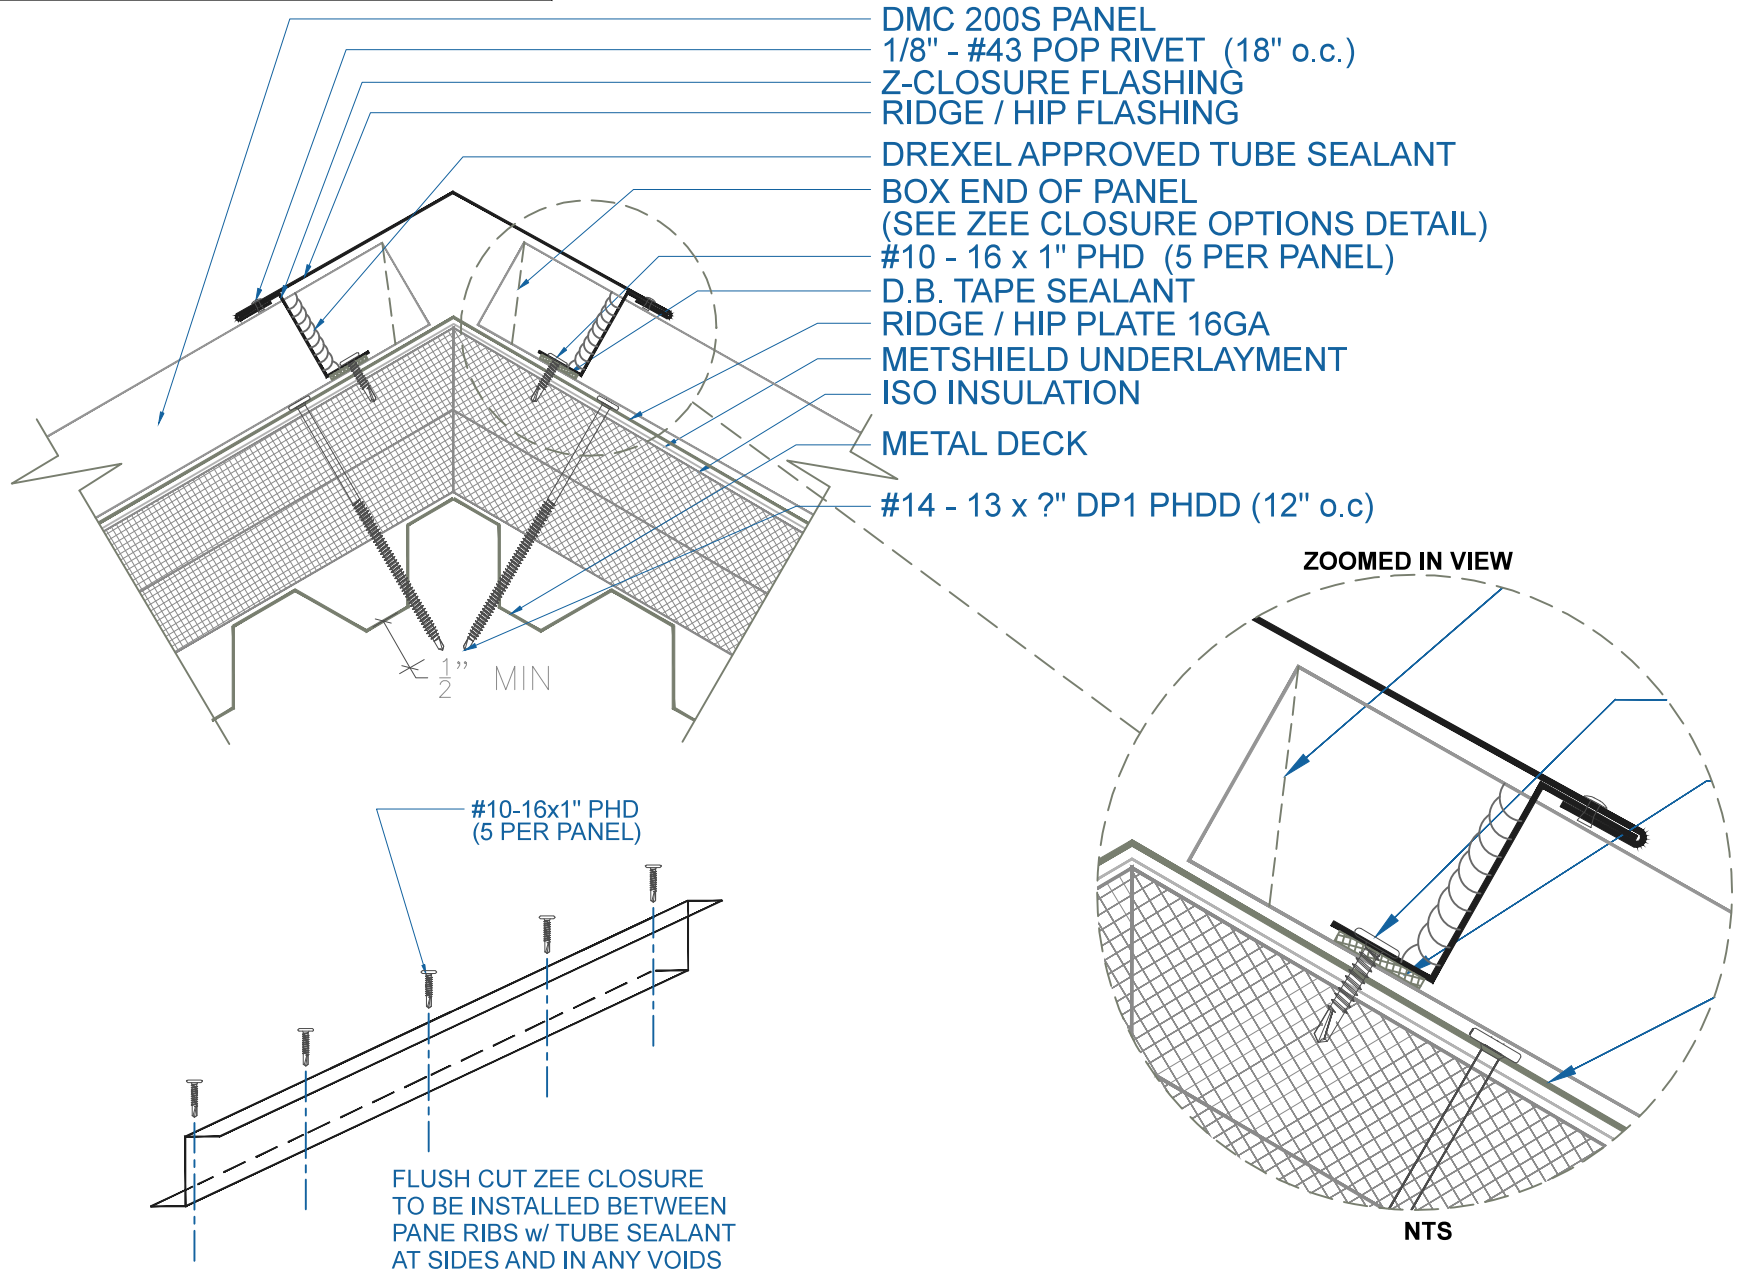

DMC 200S - ISO / METAL DECK

EFFECTIVE DATE: 02-17-13
 SUBJECT TO CHANGE WITHOUT NOTICE

RIDGE / HIP

SCALE: 3" = 1'-0"