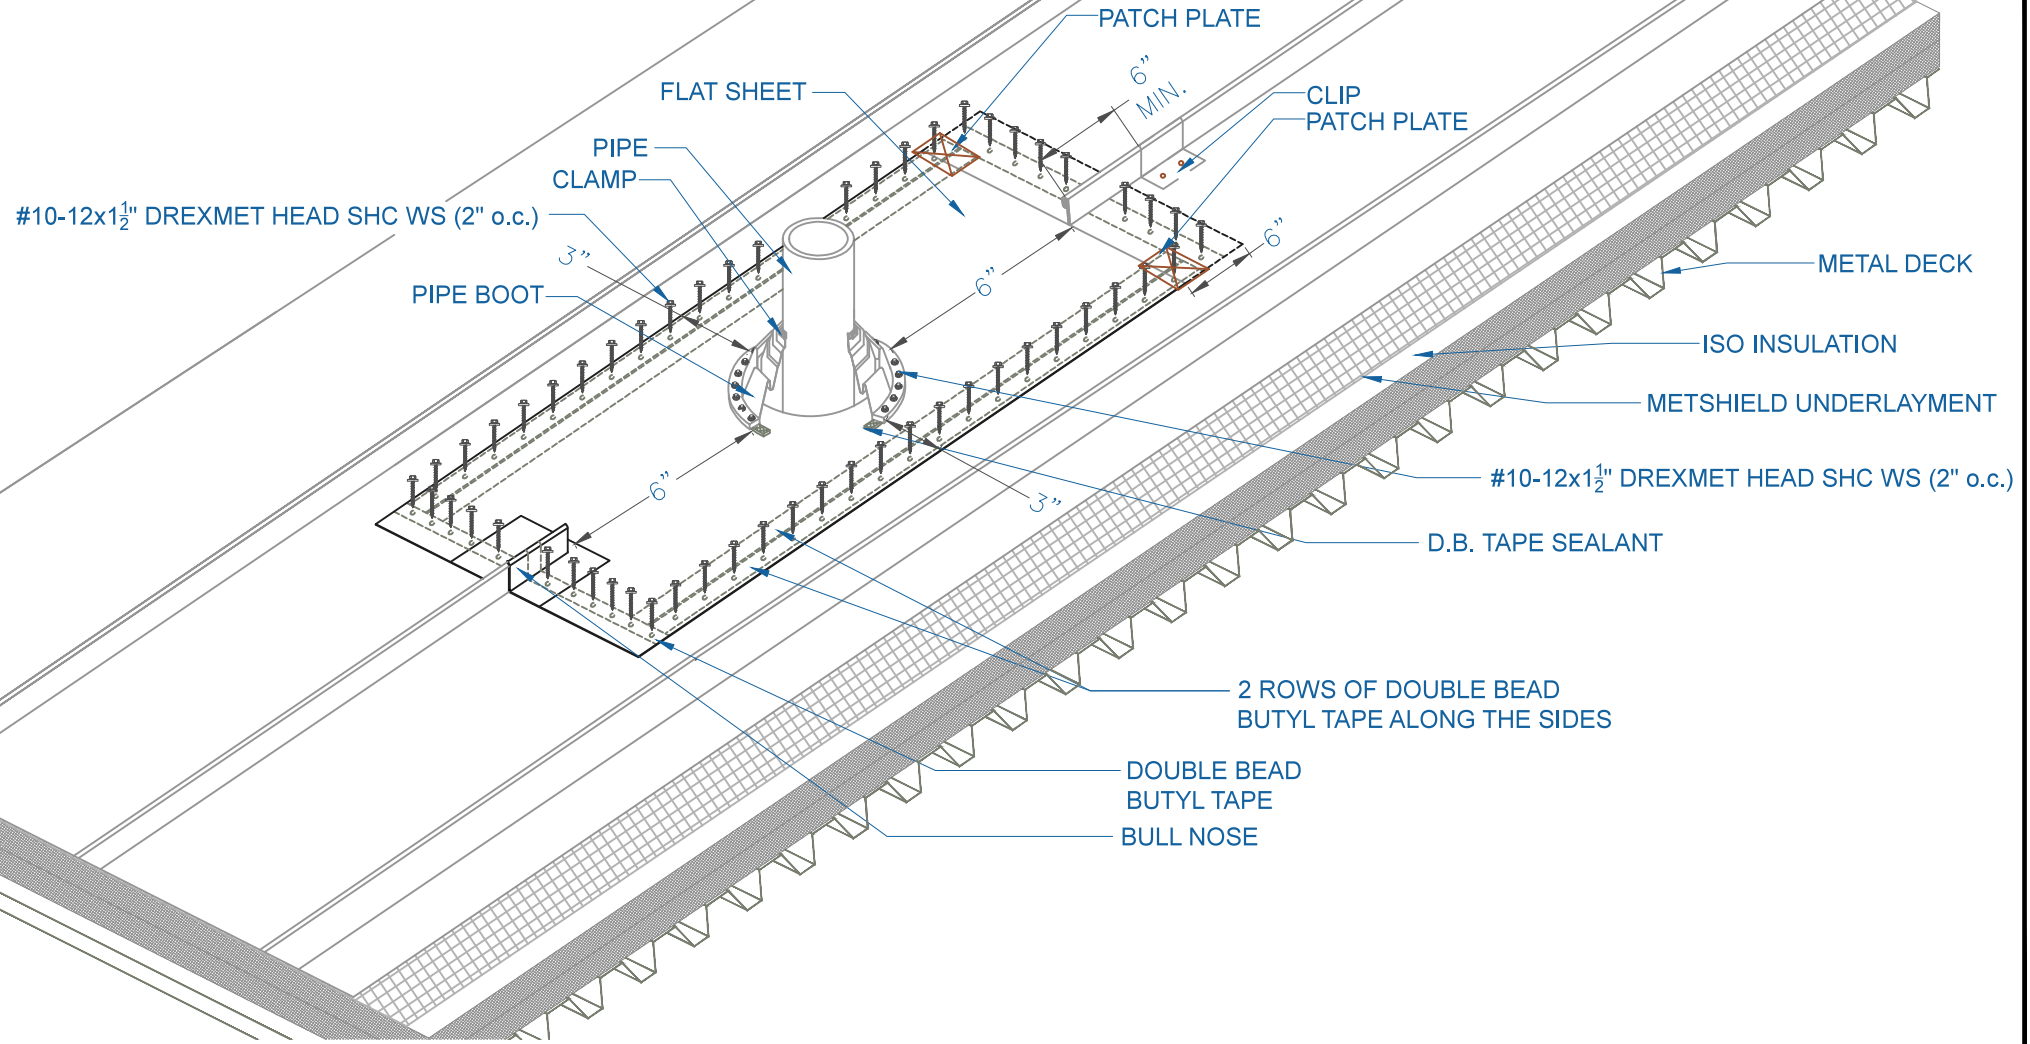

DMC 200S - ISO w/ METAL DECK

PIPE FLASHING PAN DETAIL

SCALE: NTS

EFFECTIVE DATE: 05-22-2013
SUBJECT TO CHANGE WITHOUT NOTICE