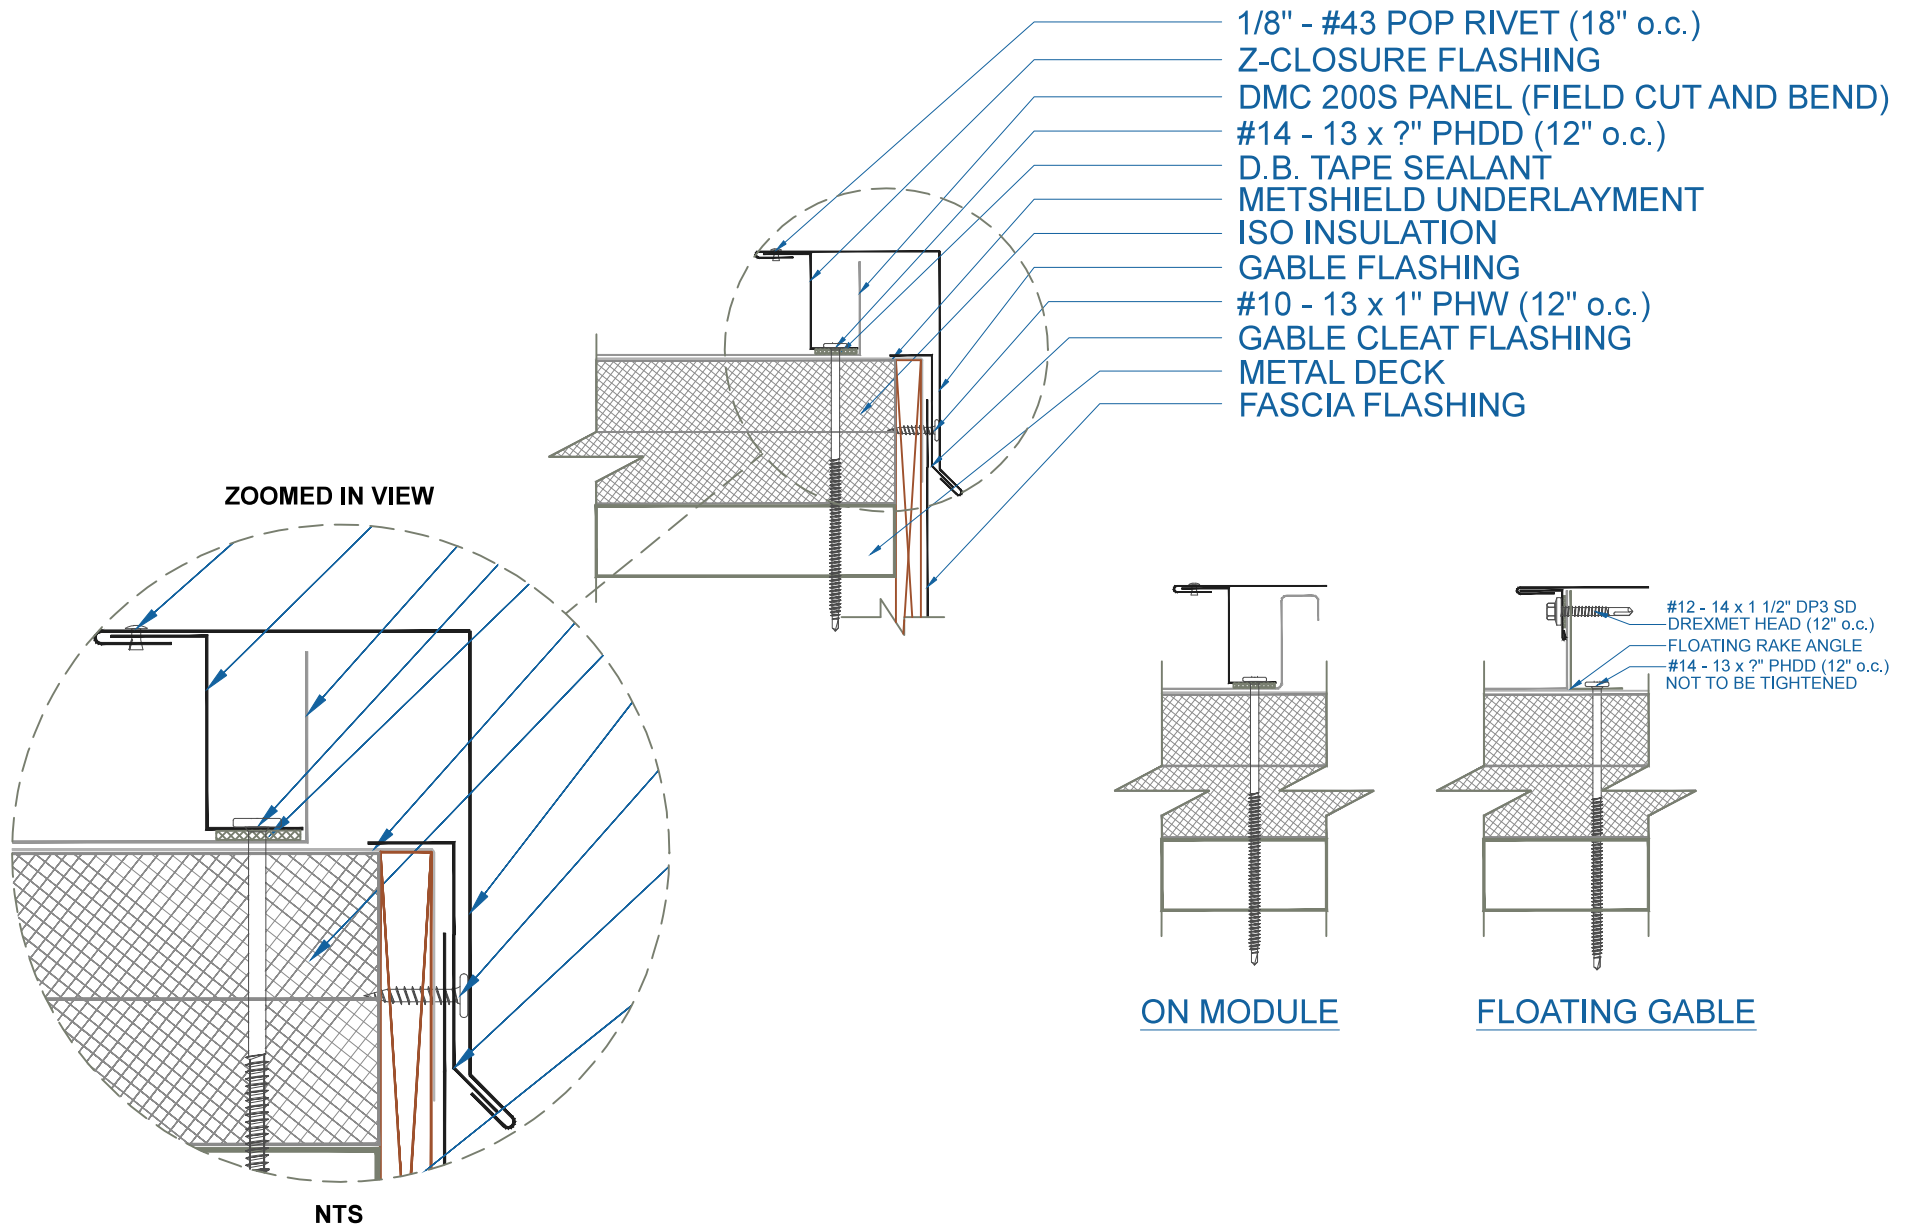

# DMC 200S - ISO w/ METAL DECK

EFFECTIVE DATE: 04-10-2013  
 SUBJECT TO CHANGE WITHOUT NOTICE

**GABLE**  
 SCALE: 3" = 1'-0"