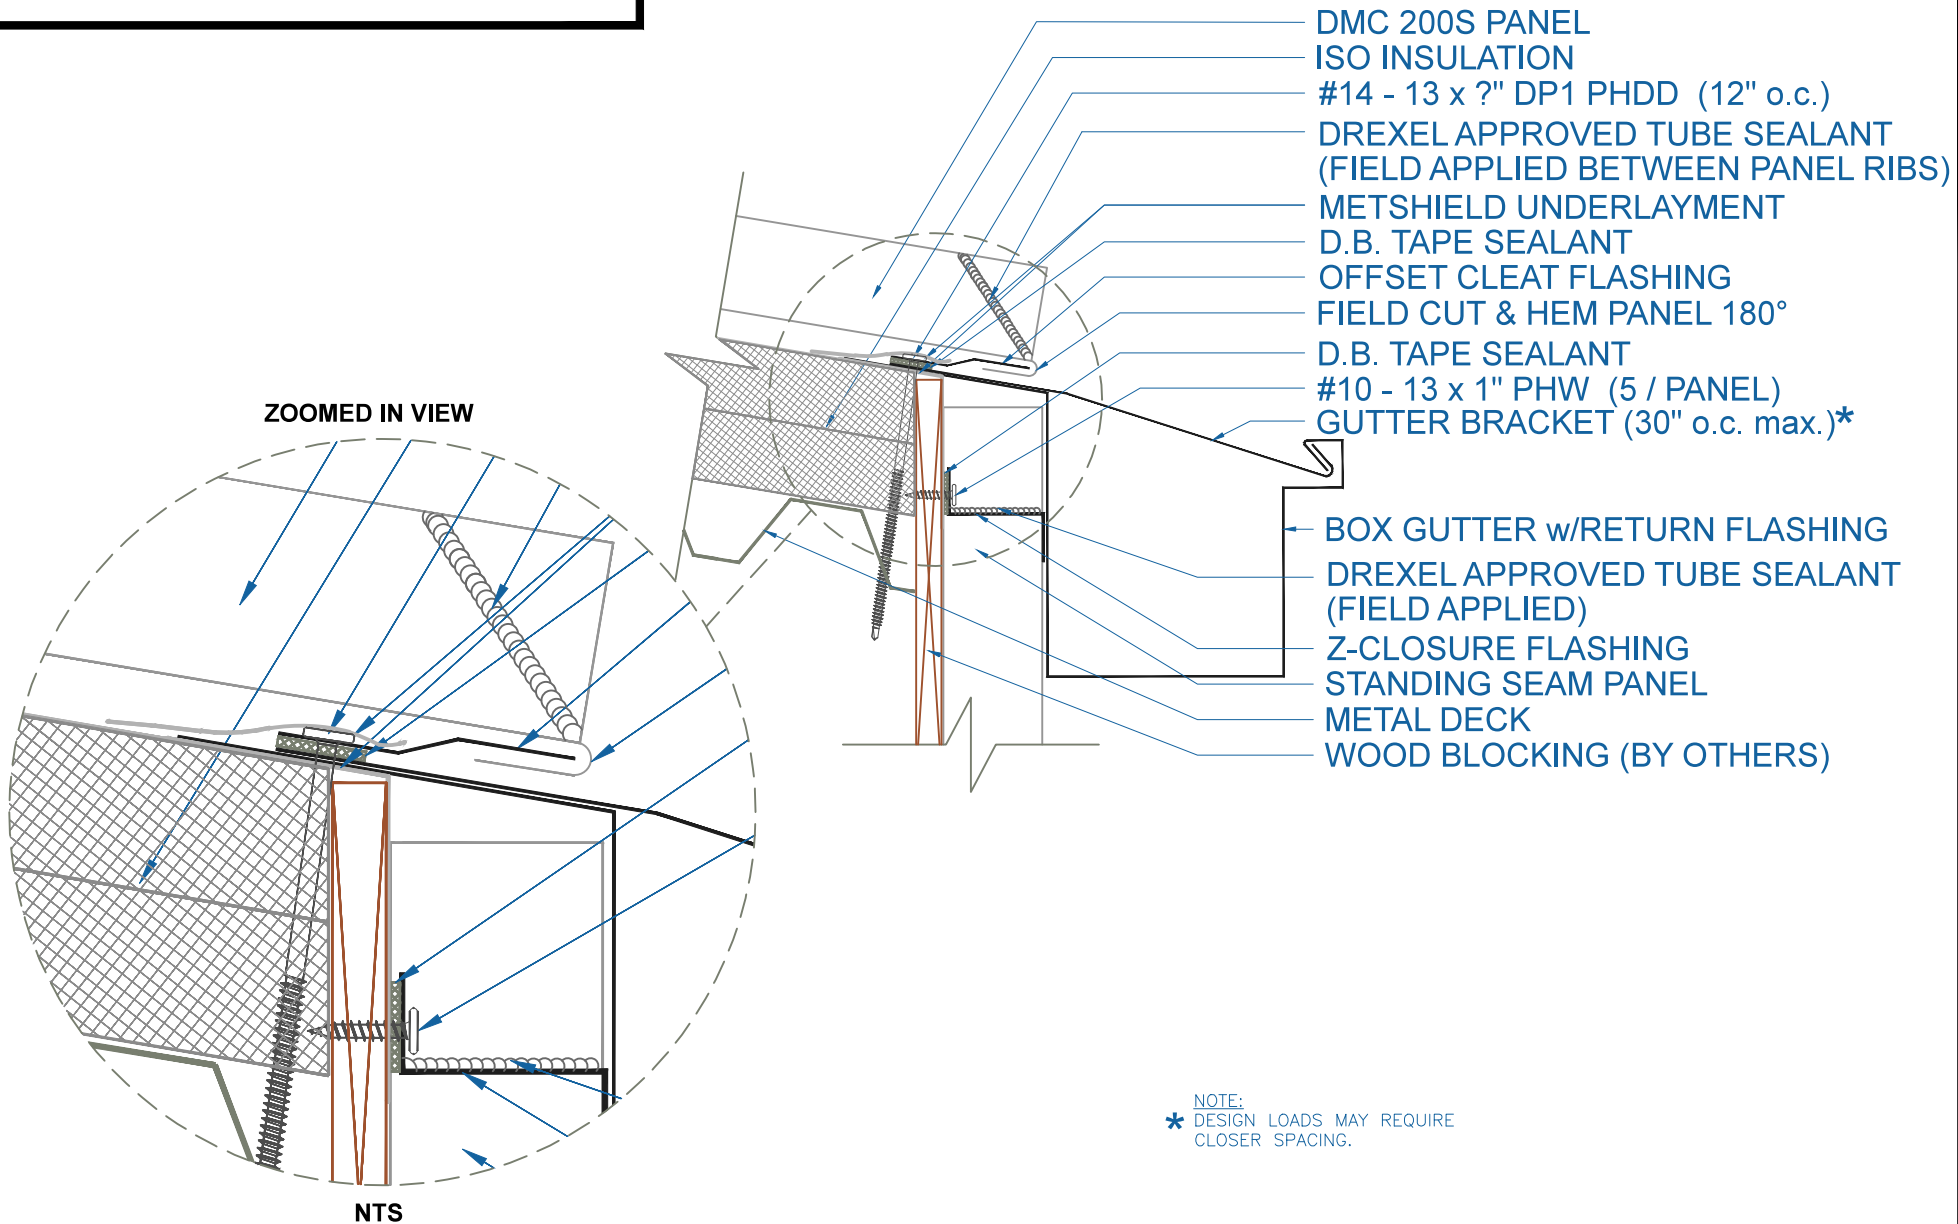

# DMC 200S - ISO w/ METAL DECK

## BOX GUTTER w/RETURN w/STANDING SEAM PANEL

SCALE: 3" = 1'-0"

EFFECTIVE DATE: 03-08-2013  
SUBJECT TO CHANGE WITHOUT NOTICE