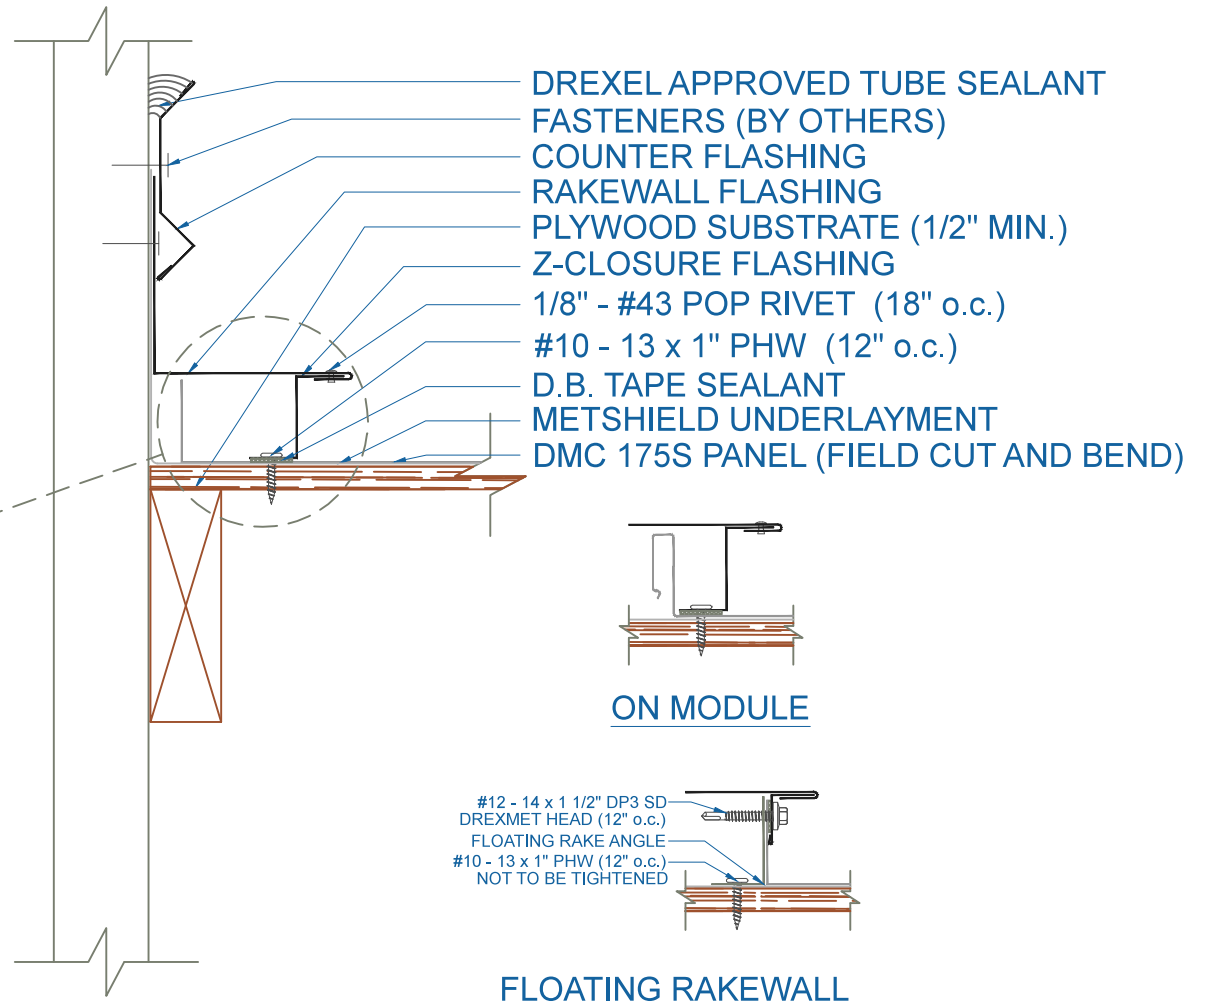

# DMC 175S - PLYWOOD

ZOOMED IN VIEW

NTS

EFFECTIVE DATE: 12-11-12  
 SUBJECT TO CHANGE WITHOUT NOTICE

## RAKEWALL

SCALE: 3" = 1'-0"