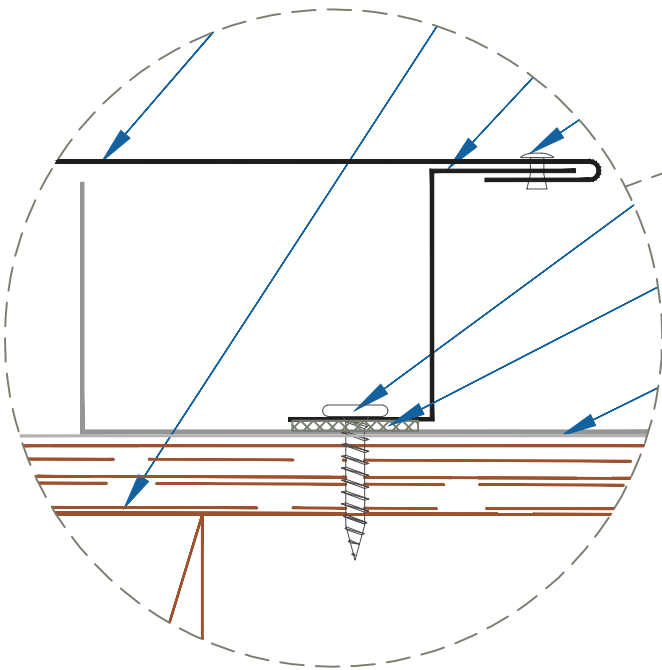

# DMC 175S - PLYWOOD

ZOOMED IN VIEW

NTS

EFFECTIVE DATE: 12-11-12  
 SUBJECT TO CHANGE WITHOUT NOTICE

## RAKEWALL

SCALE: 3" = 1'-0"