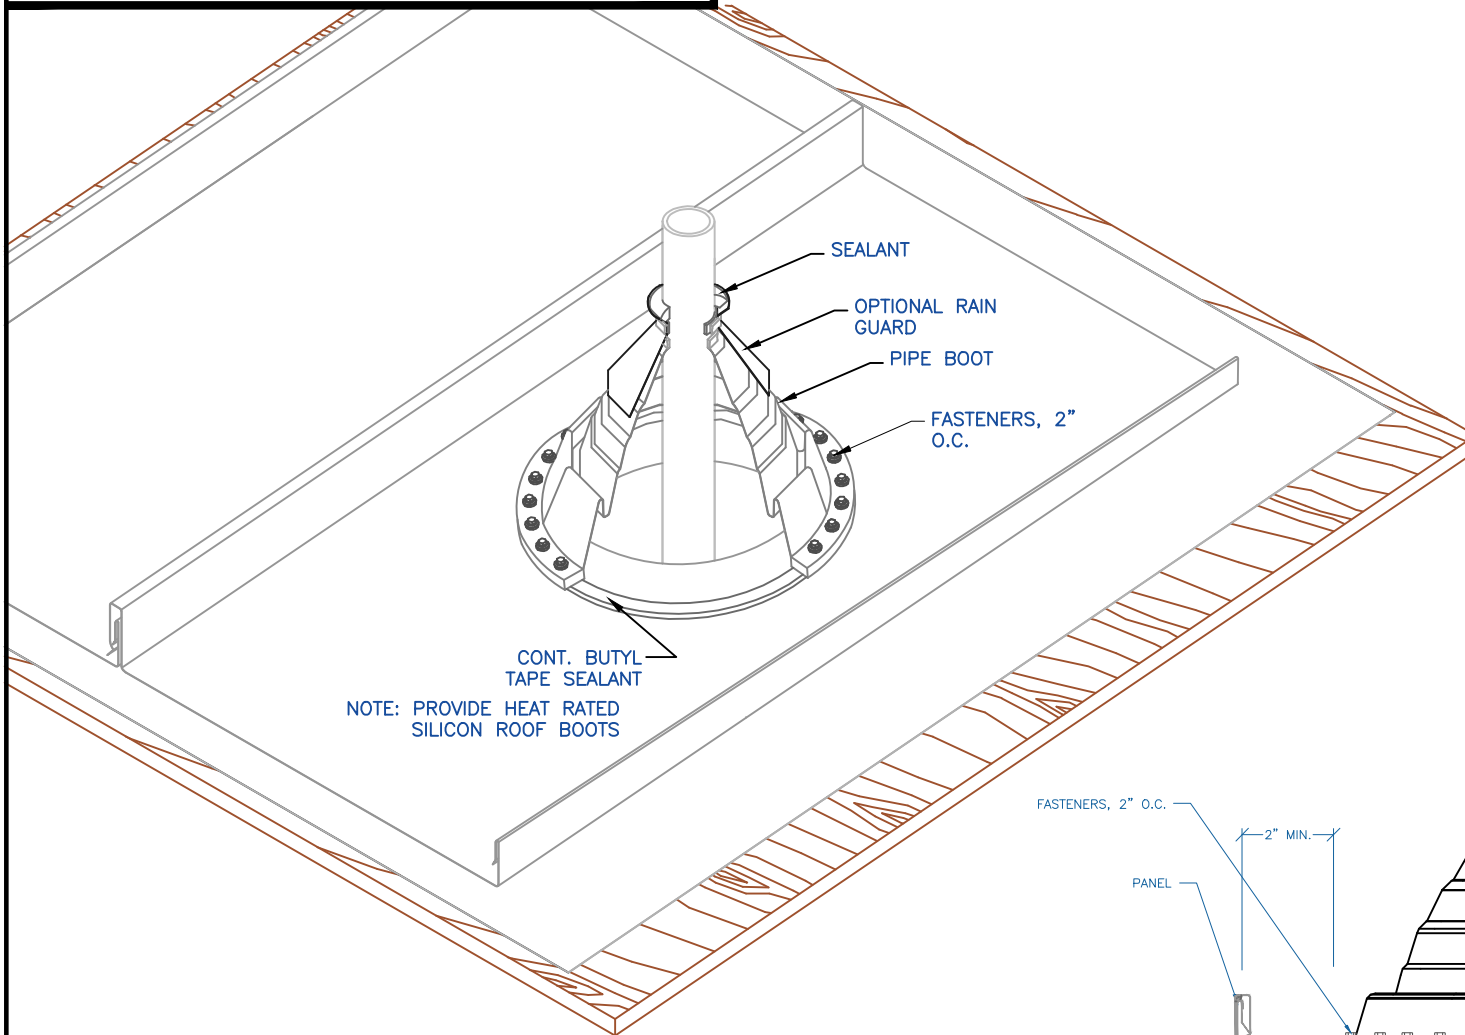

DMC 175S - PLYWOOD

EFFECTIVE DATE: 01-18-2013
SUBJECT TO CHANGE WITHOUT NOTICE

PIPE FLASHING DETAIL

SCALE: NTS

DrexelMetals
Roofing Systems + Custom Fabrication