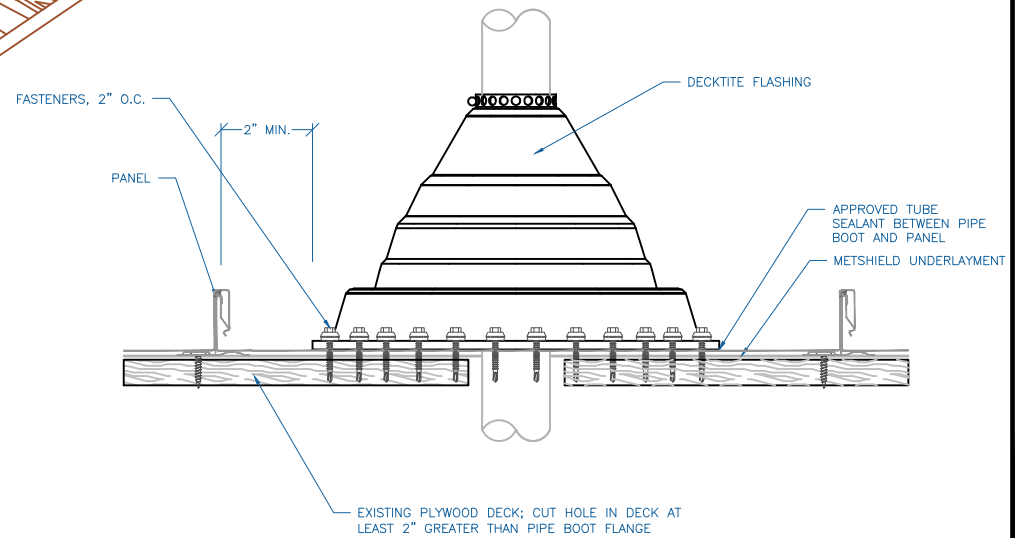

DMC 175S - PLYWOOD

EFFECTIVE DATE: 01-18-2013
SUBJECT TO CHANGE WITHOUT NOTICE

PIPE FLASHING DETAIL

SCALE: NTS

DrexelMetals
Roofing Systems + Custom Fabrication