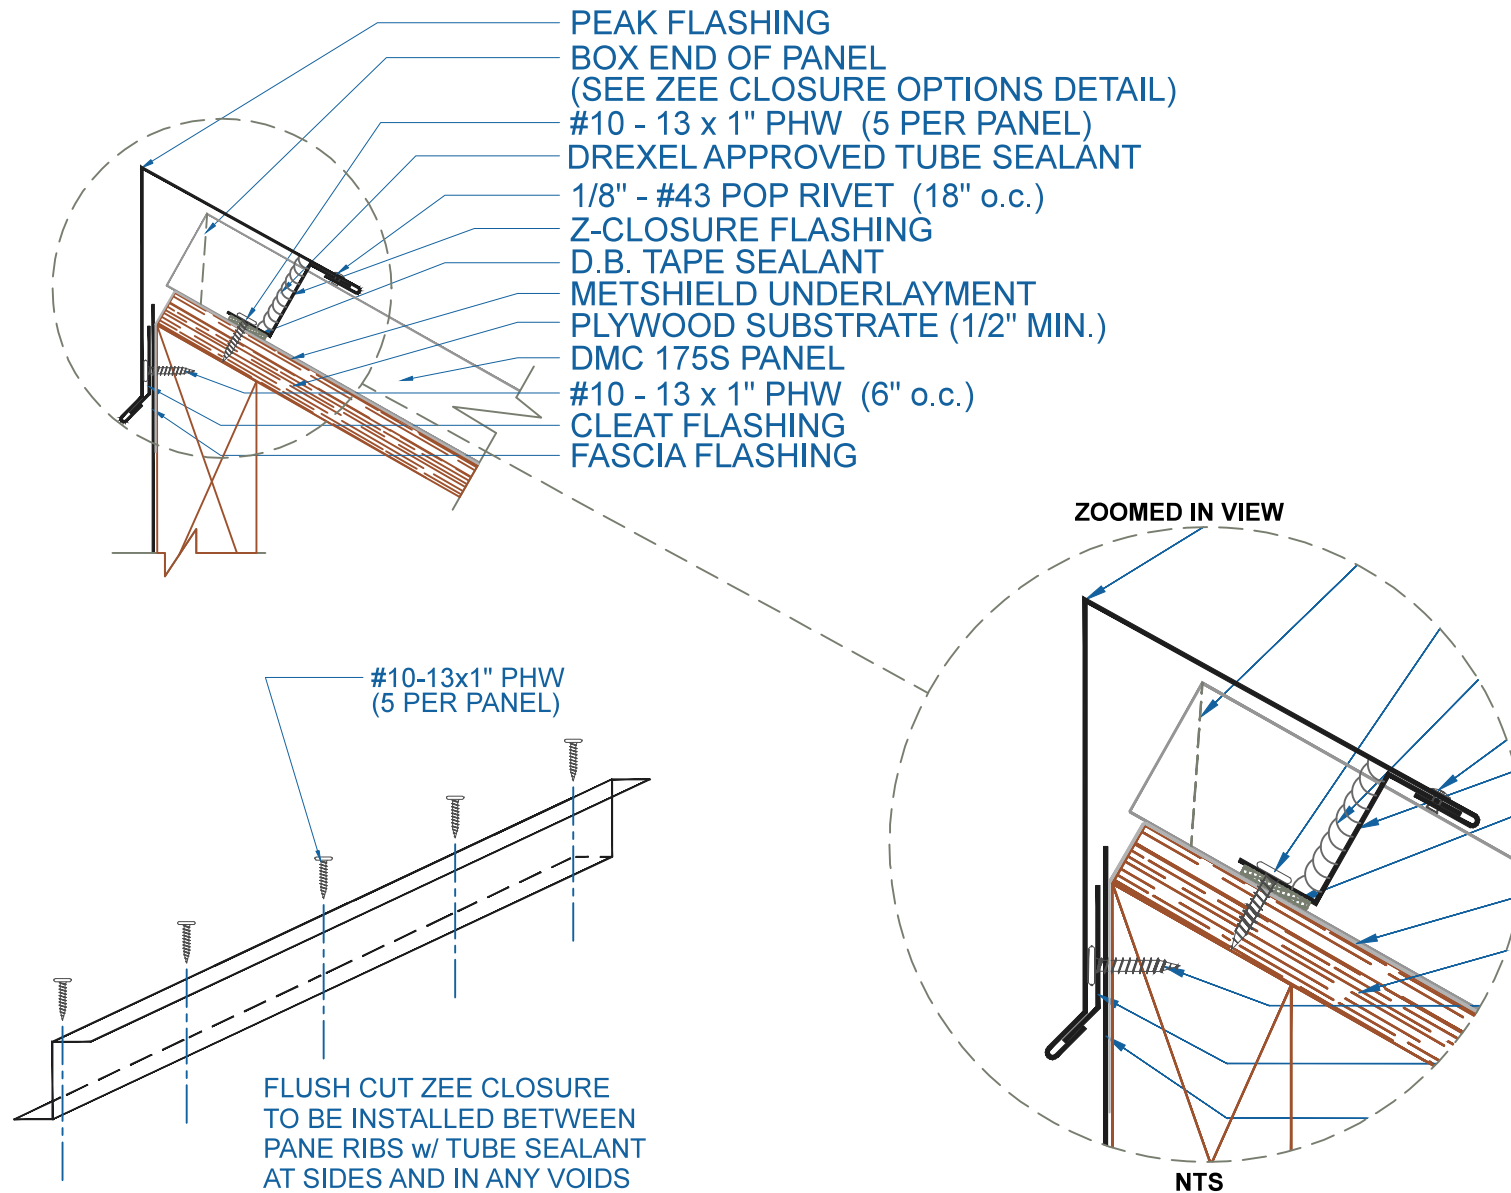

DMC 175S - PLYWOOD

EFFECTIVE DATE: 12-11-12
 SUBJECT TO CHANGE WITHOUT NOTICE

PEAK
 SCALE: 3" = 1'-0"

DrexelMetals
 Roofing Systems + Custom Fabrication