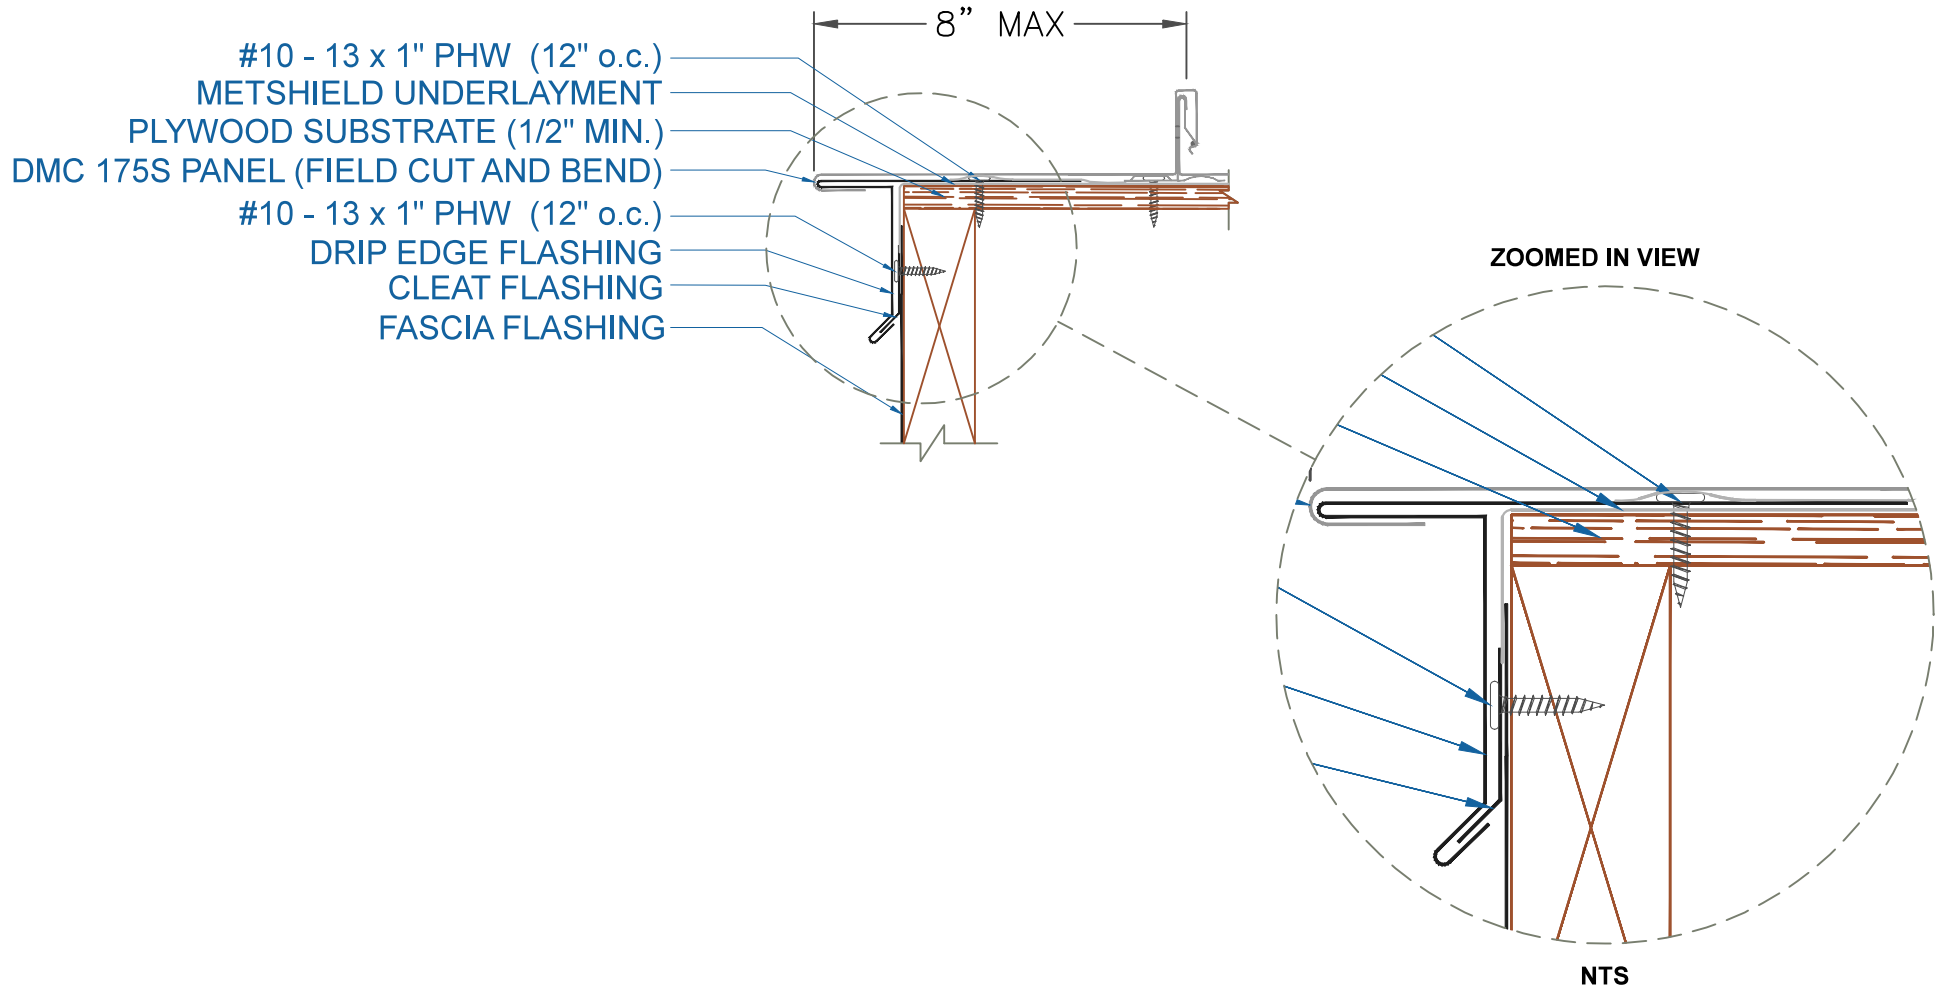

DMC 175S - PLYWOOD

GABLE ALTERNATE / CURVED

SCALE: 3" = 1'-0"