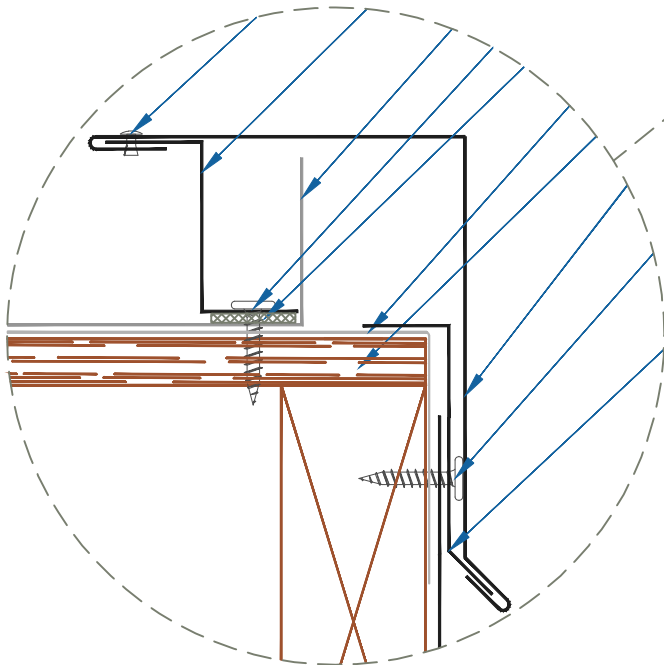

DMC 175S - PLYWOOD

ZOOMED IN VIEW

NTS

ON MODULE

- #12 - 14 x 1 1/2" DP3 SD DREXMET HEAD (12" o.c.)
- FLOATING RAKE ANGLE
- #10 - 13 x 1" PHW (12" o.c.)
- NOT TO BE TIGHTENED

FLOATING GABLE

EFFECTIVE DATE: 12-11-12
SUBJECT TO CHANGE WITHOUT NOTICE

GABLE
SCALE: 3" = 1'-0"