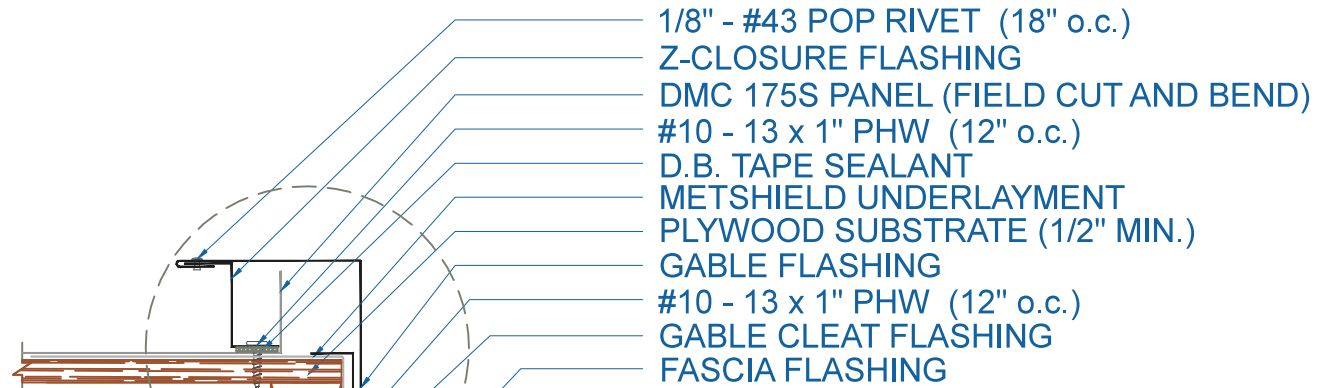

DMC 175S - PLYWOOD

ZOOMED IN VIEW

NTS

ON MODULE

- #12 - 14 x 1 1/2" DP3 SD DREXMET HEAD (12" o.c.)
- FLOATING RAKE ANGLE
- #10 - 13 x 1" PHW (12" o.c.)
- NOT TO BE TIGHTENED

FLOATING GABLE

EFFECTIVE DATE: 12-11-12
SUBJECT TO CHANGE WITHOUT NOTICE

GABLE
SCALE: 3" = 1'-0"