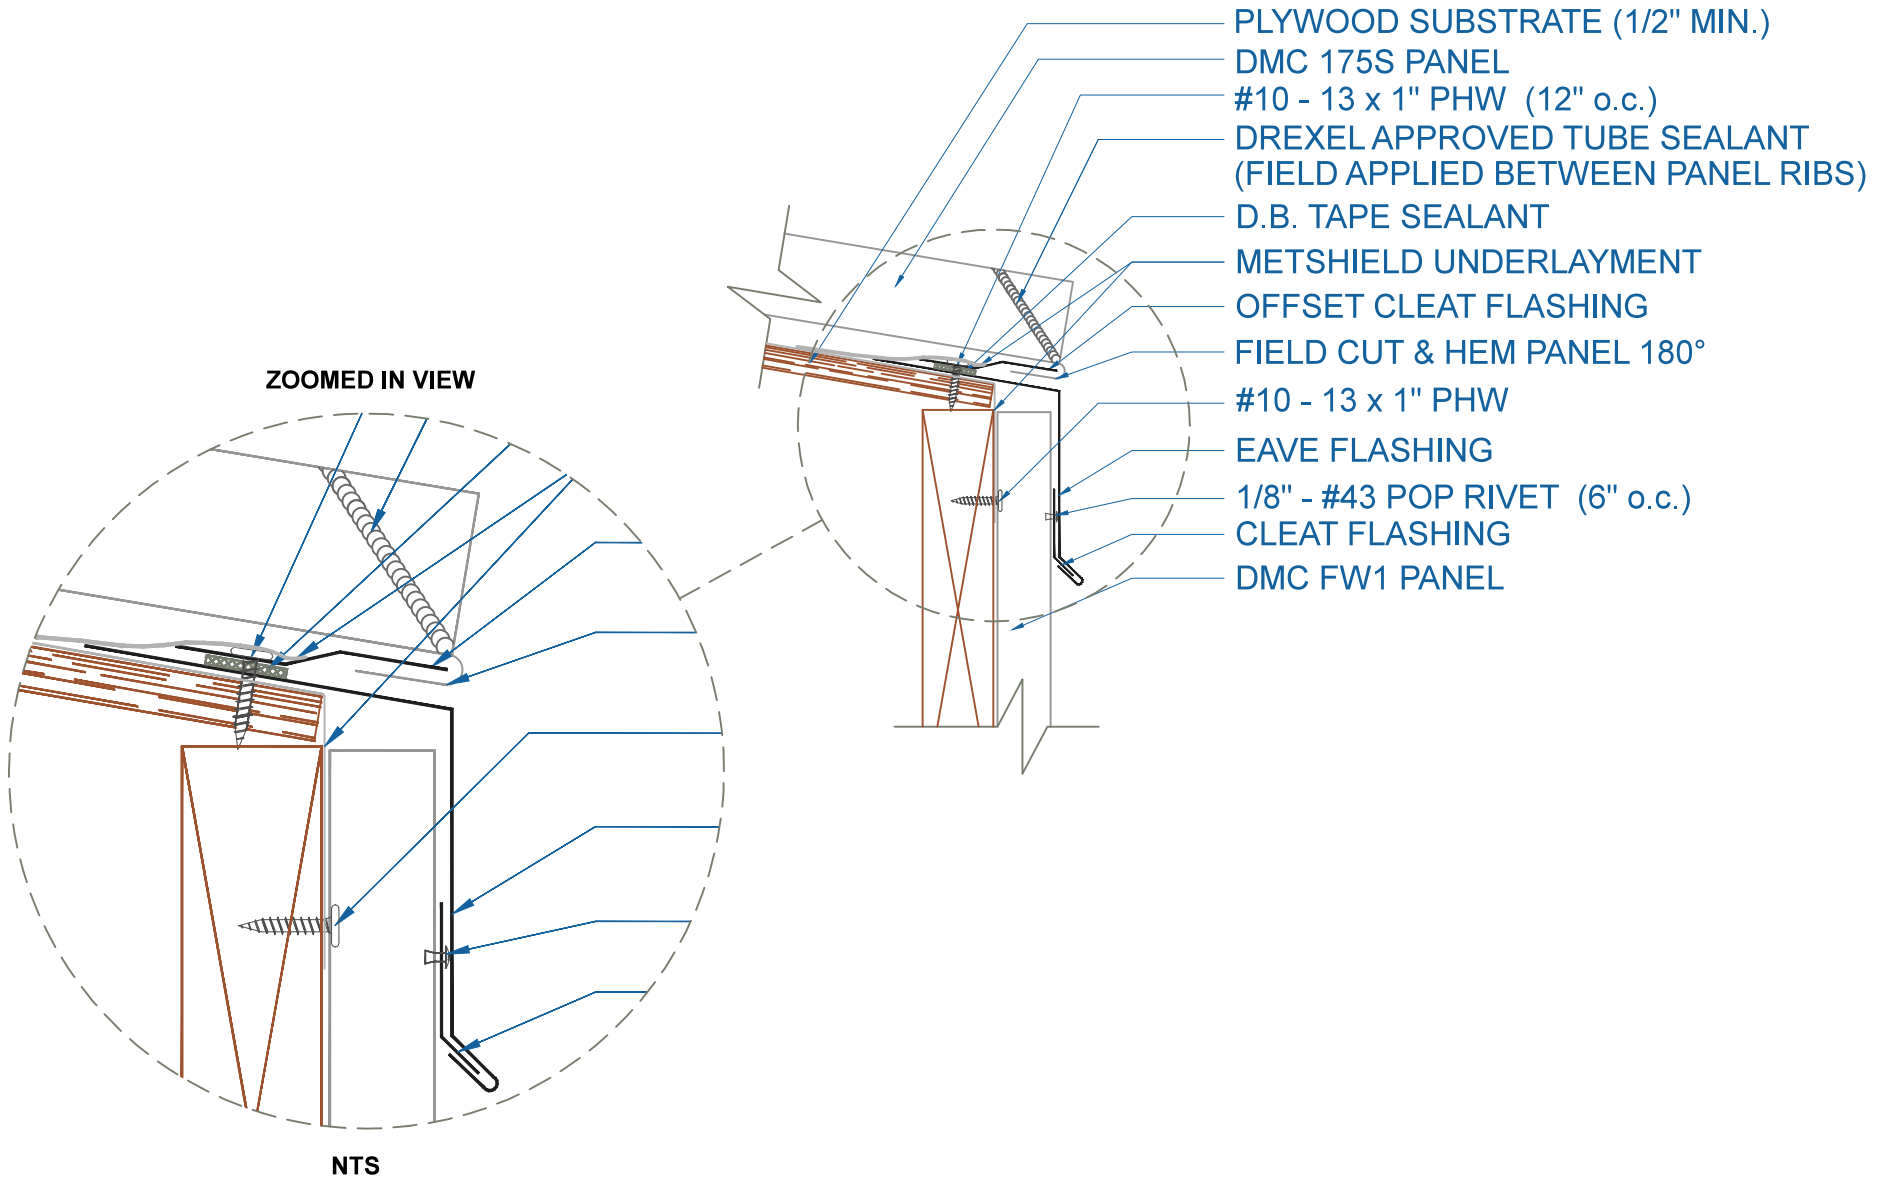

# DMC 175S - PLYWOOD

## EAVE w/FLUSH PANEL

SCALE: 3" = 1'-0"