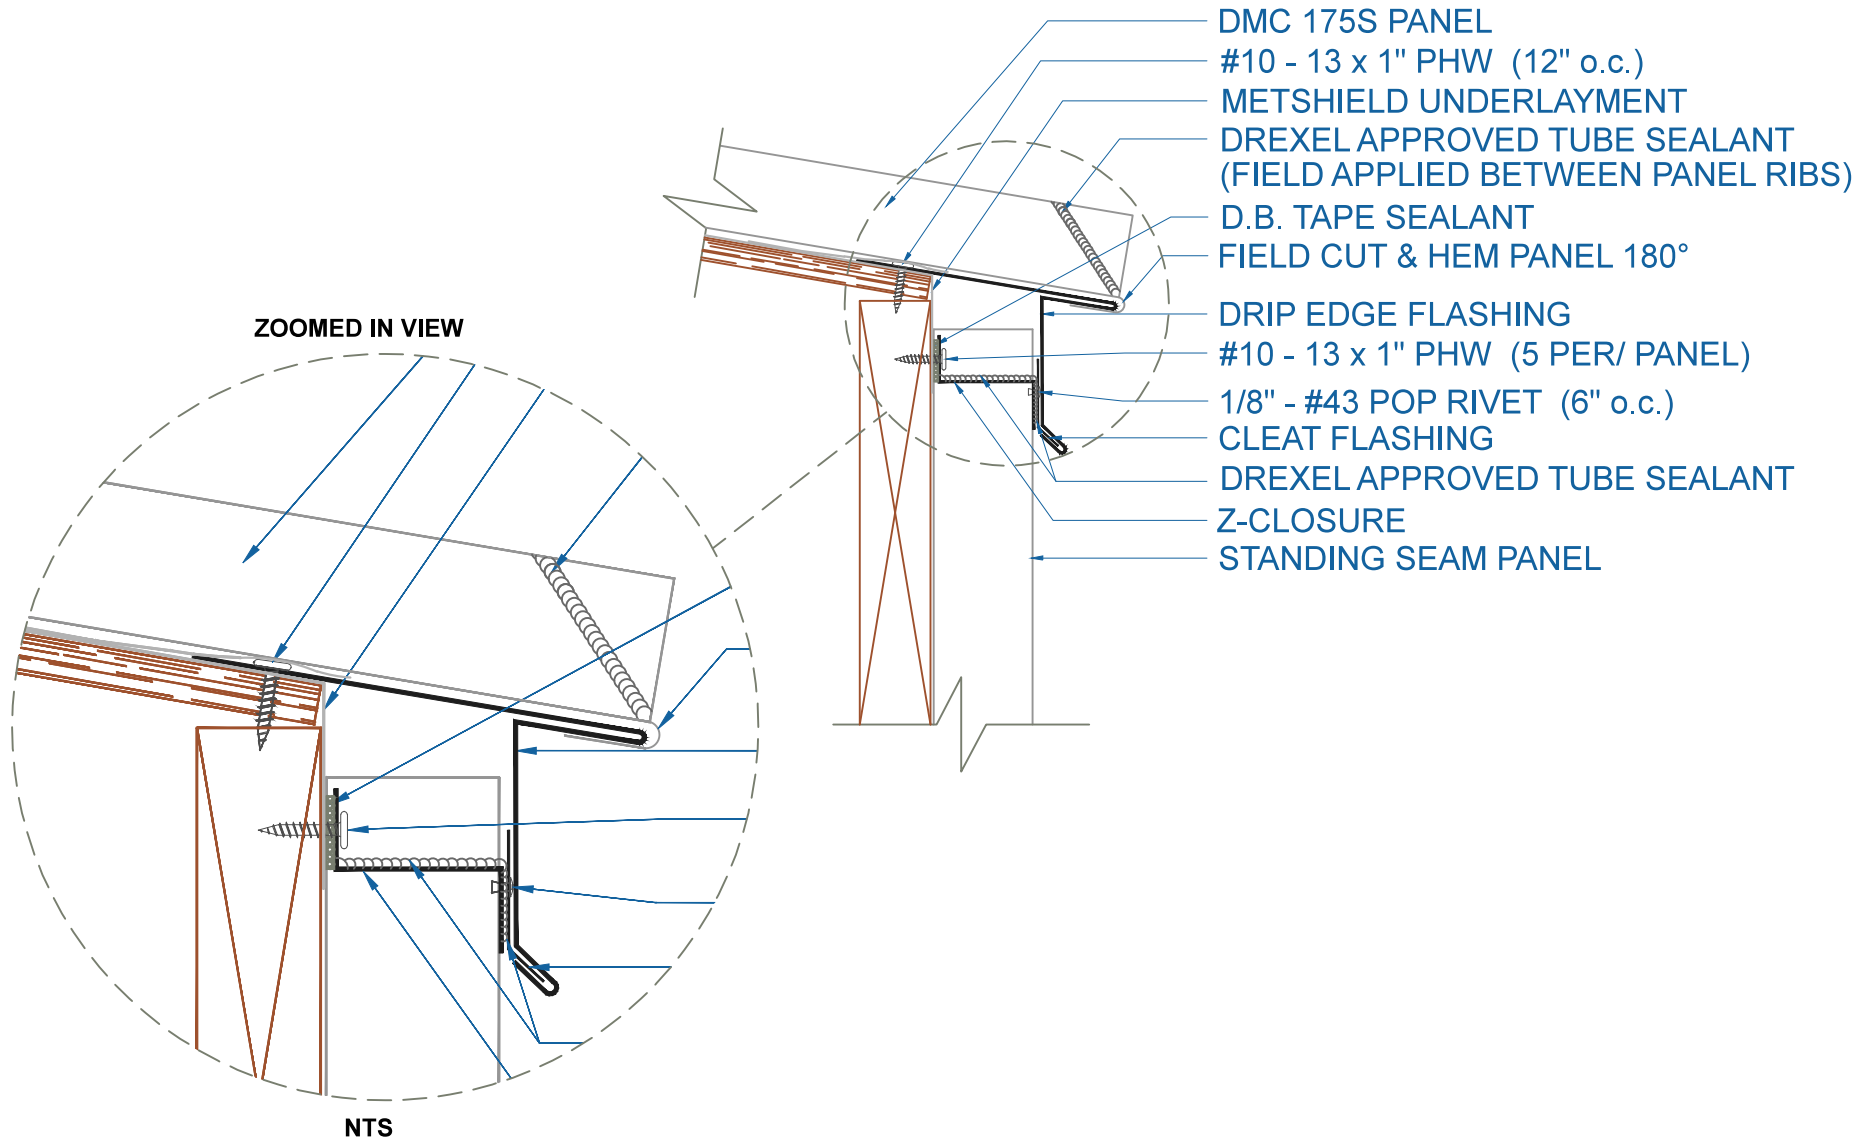

# DMC 175S - PLYWOOD

## DRIP EDGE w/STANDING SEAM PANEL

EFFECTIVE DATE: 12-11-12  
SUBJECT TO CHANGE WITHOUT NOTICE

SCALE: 3" = 1'-0"