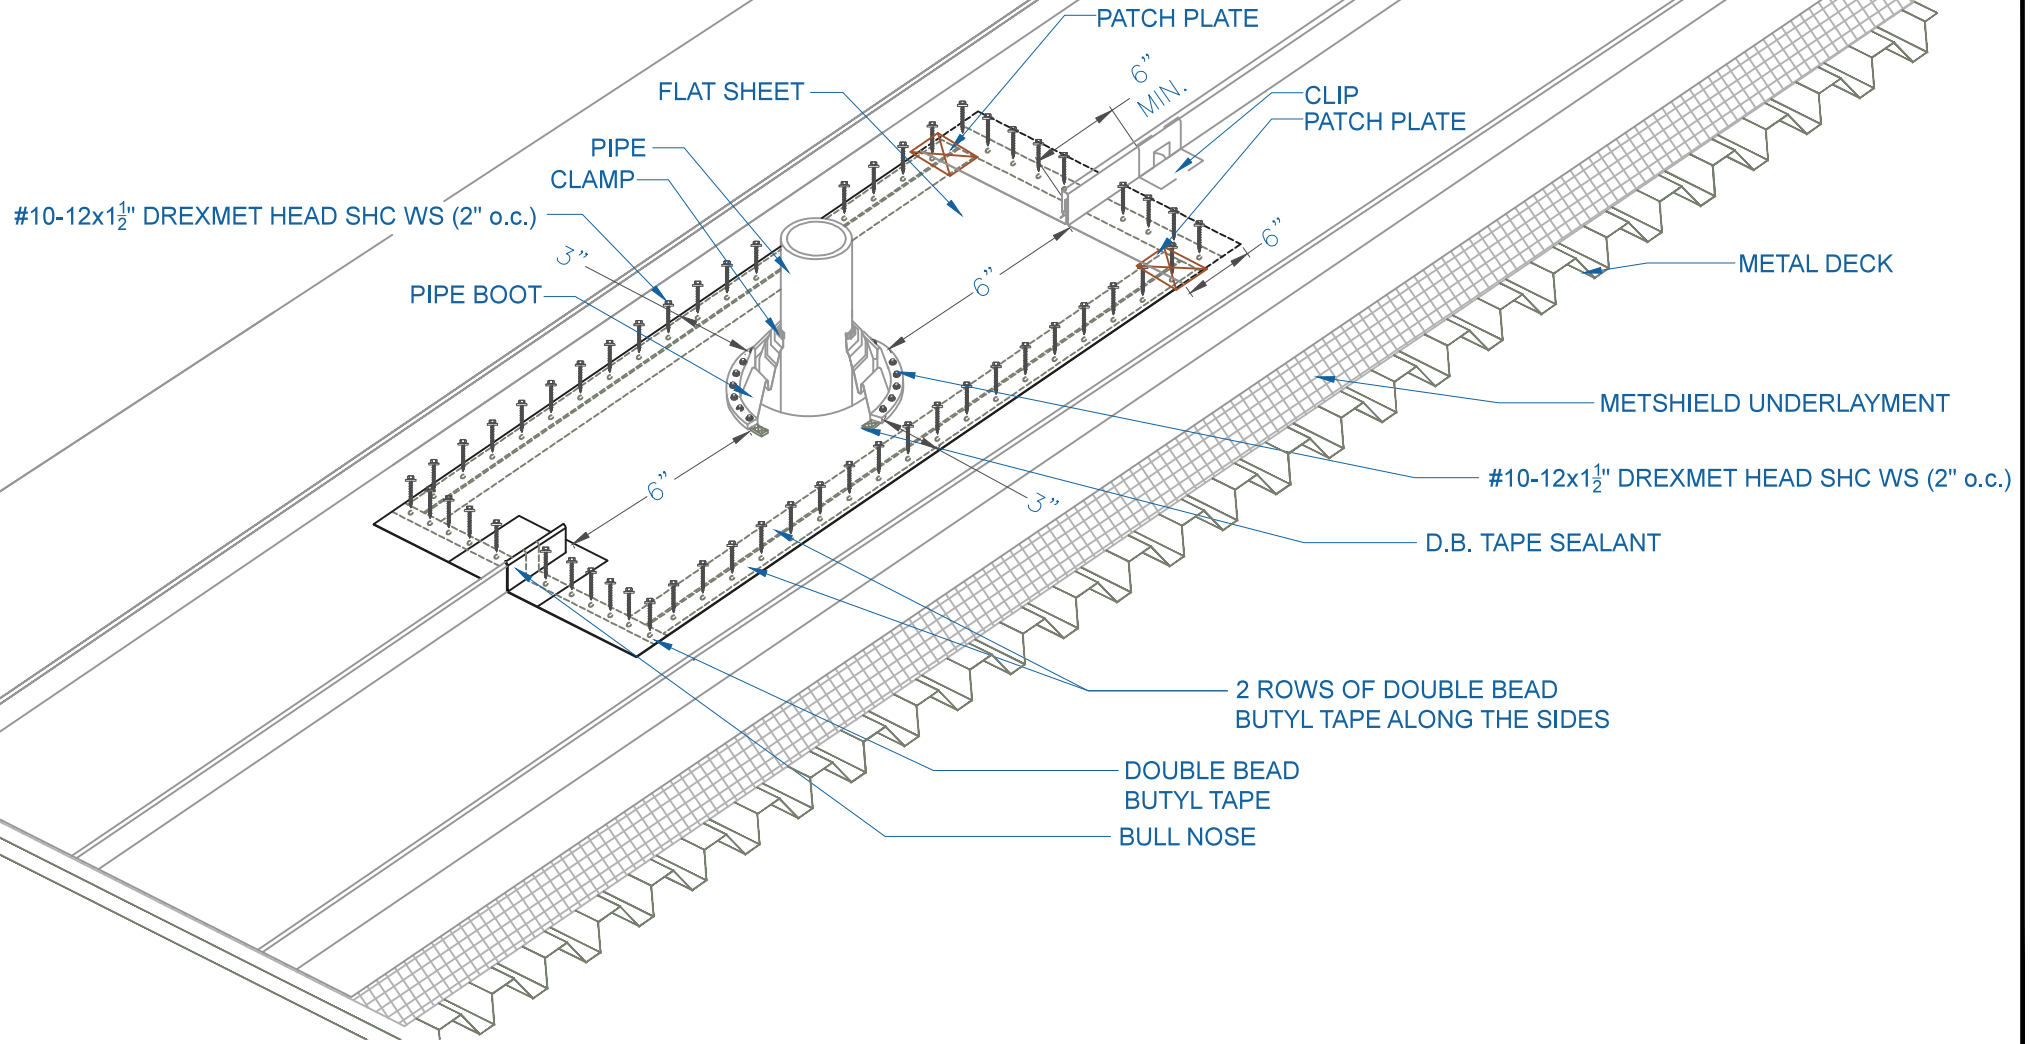

# DMC 175S - METAL DECK

## PIPE FLASHING PAN DETAIL

SCALE: NTS

EFFECTIVE DATE: 06-21-2013  
SUBJECT TO CHANGE WITHOUT NOTICE