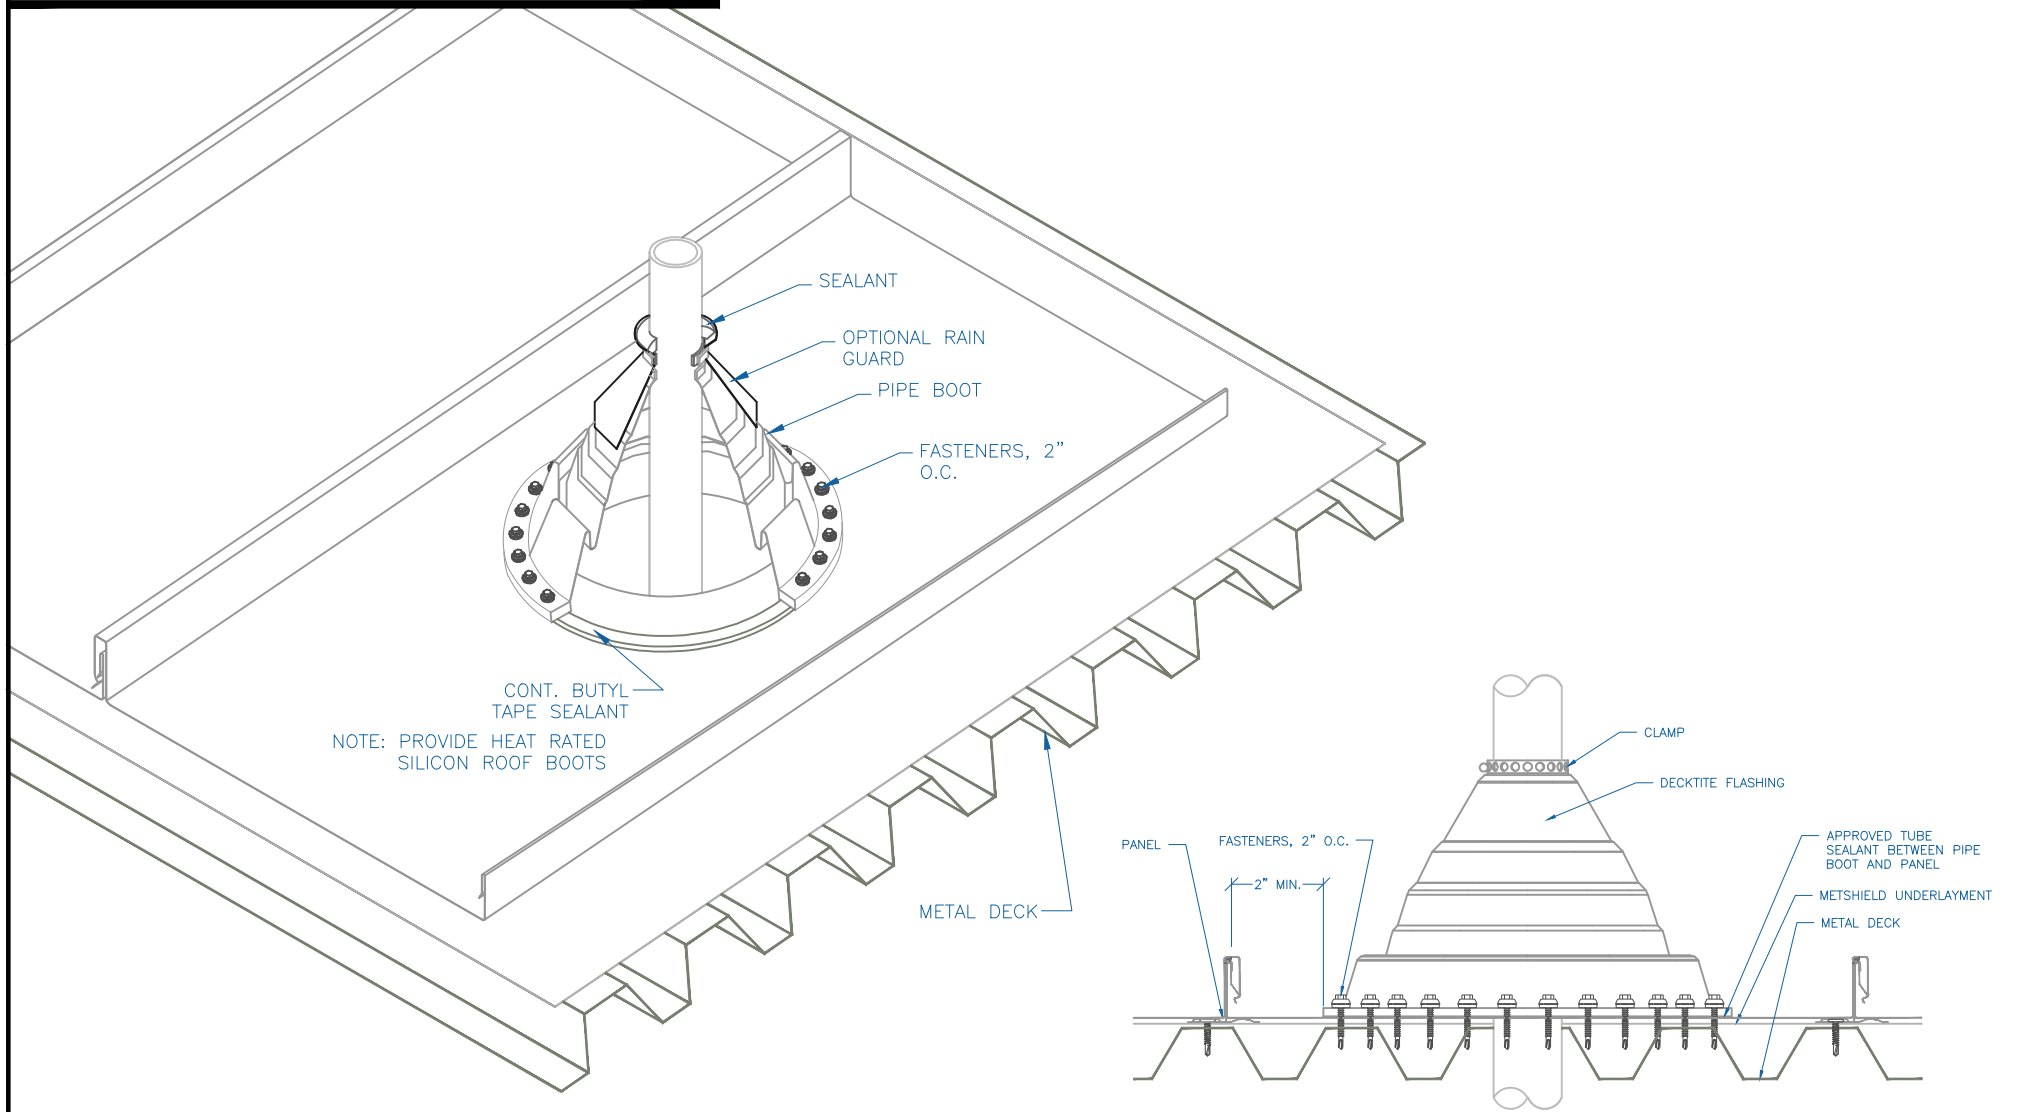

DMC 175S - METAL DECK

PIPE FLASHING DETAIL

SCALE: NTS