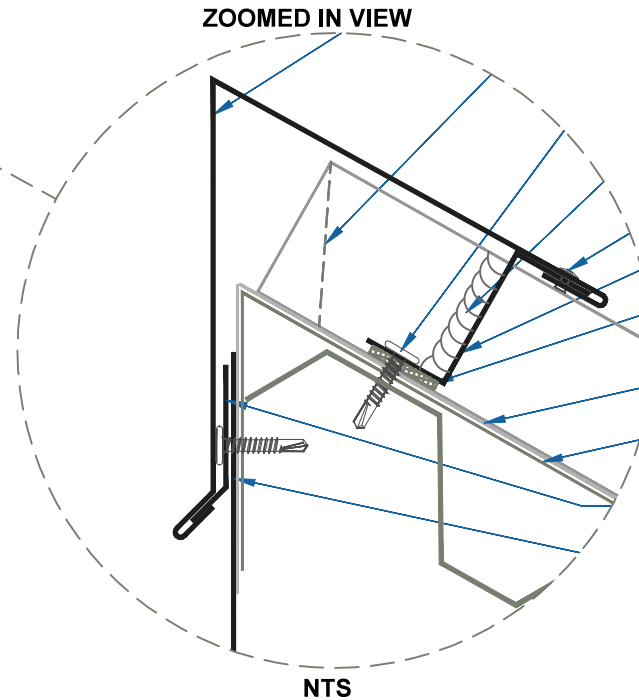

DMC 175S - METAL DECK

EFFECTIVE DATE: 07-03-2013
 SUBJECT TO CHANGE WITHOUT NOTICE

PEAK
 SCALE: 3" = 1'-0"