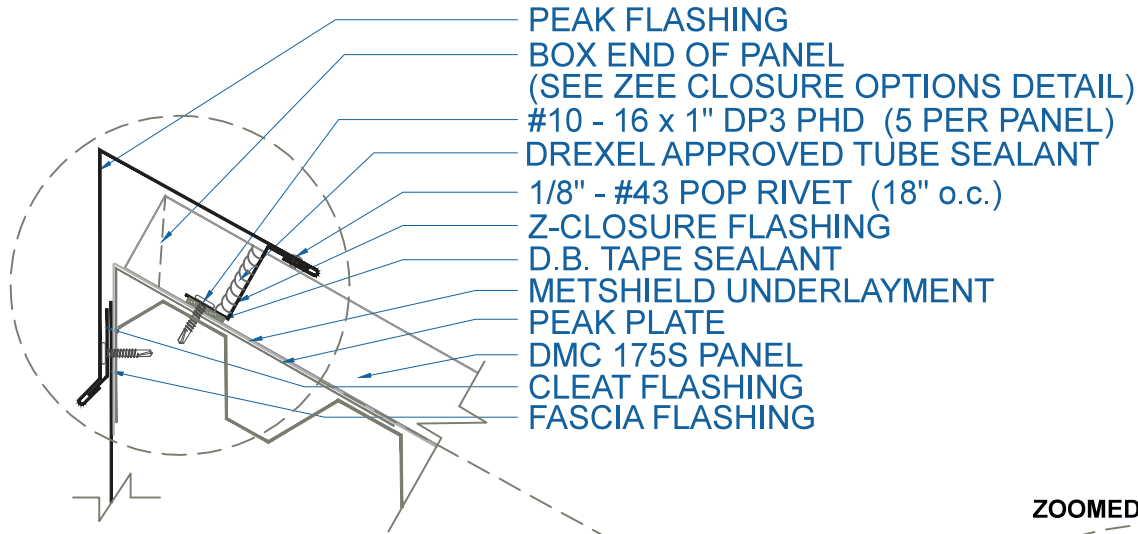

DMC 175S - METAL DECK

EFFECTIVE DATE: 07-03-2013
 SUBJECT TO CHANGE WITHOUT NOTICE

PEAK
 SCALE: 3" = 1'-0"