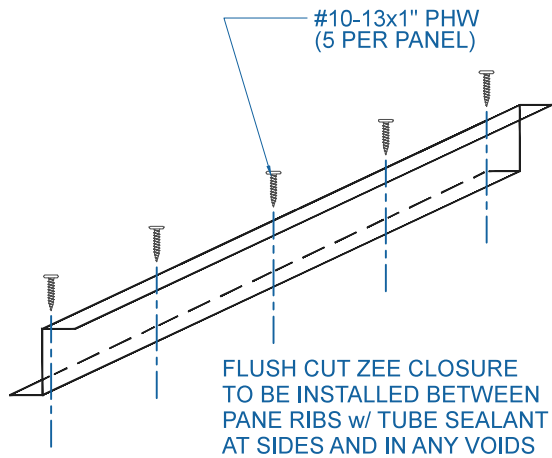

DMC 175S - METAL DECK

EFFECTIVE DATE: 07-03-2013
 SUBJECT TO CHANGE WITHOUT NOTICE

PEAK
 SCALE: 3" = 1'-0"