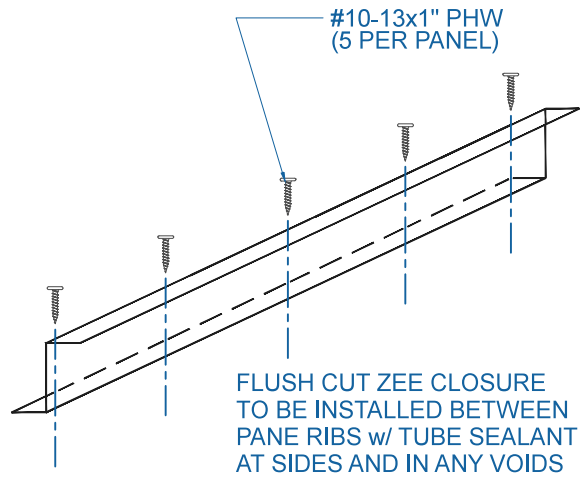

DMC 175S - METAL DECK

OPTION 1

OPTION 2

EFFECTIVE DATE: 06-17-2013
 SUBJECT TO CHANGE WITHOUT NOTICE

HEADWALL

SCALE: 3" = 1'-0"