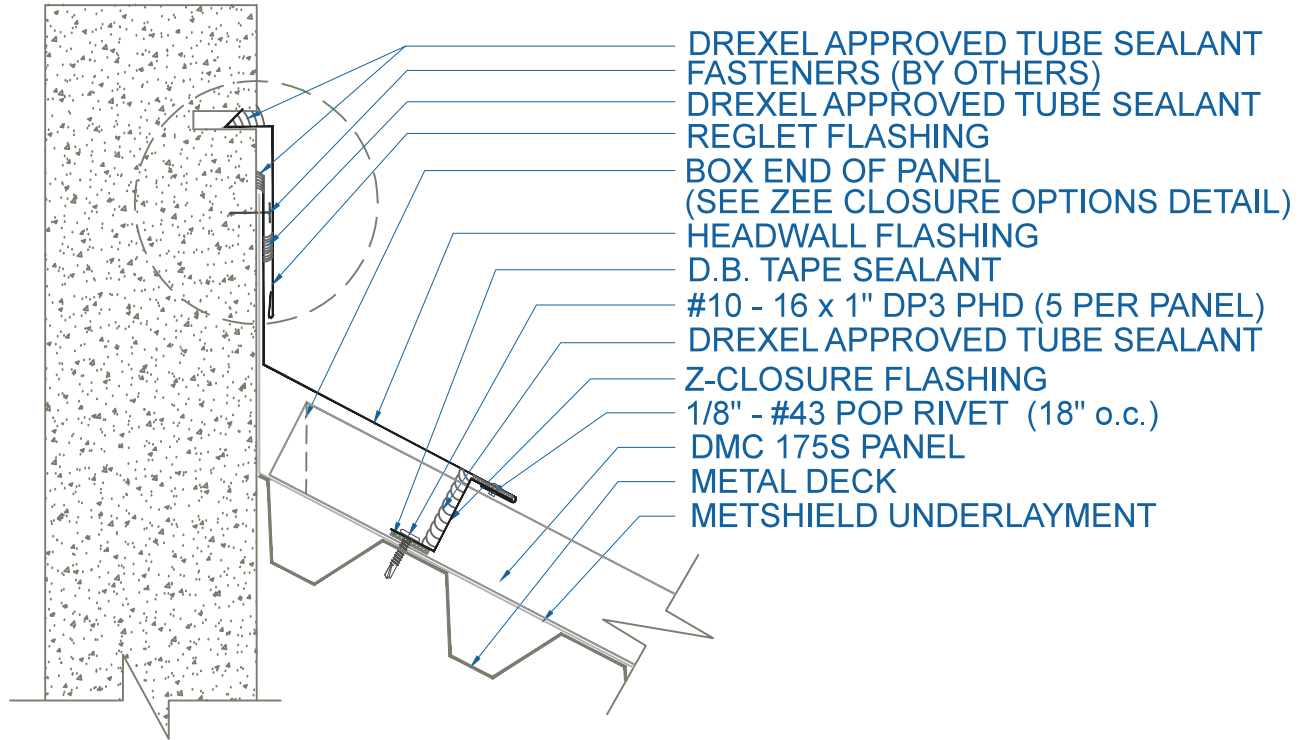

DMC 175S - METAL DECK

OPTION 1

OPTION 2

EFFECTIVE DATE: 06-17-2013
 SUBJECT TO CHANGE WITHOUT NOTICE

HEADWALL

SCALE: 3" = 1'-0"