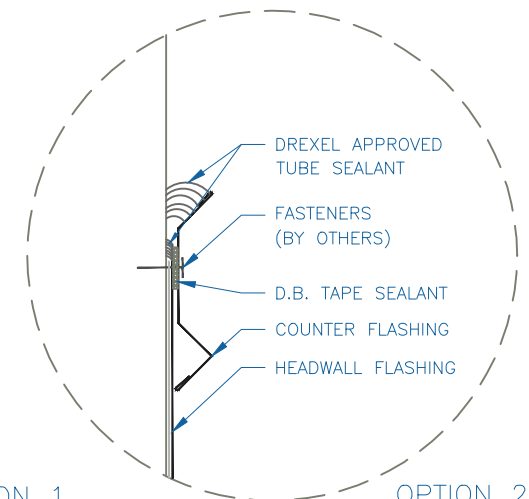

DMC 175S - METAL DECK

OPTION 1

OPTION 2

EFFECTIVE DATE: 06-17-2013
 SUBJECT TO CHANGE WITHOUT NOTICE

HEADWALL

SCALE: 3" = 1'-0"