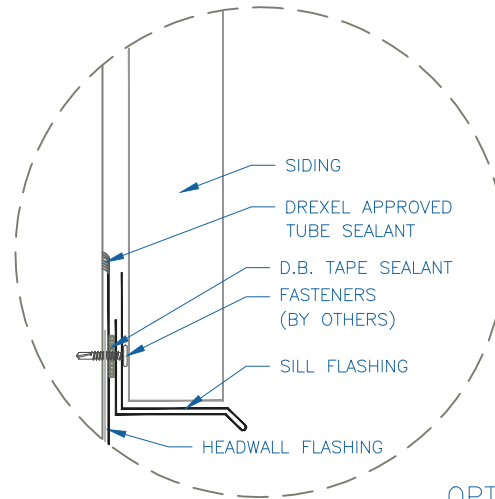

DMC 175S - METAL DECK

OPTION 1

OPTION 2

EFFECTIVE DATE: 06-17-2013
 SUBJECT TO CHANGE WITHOUT NOTICE

HEADWALL

SCALE: 3" = 1'-0"