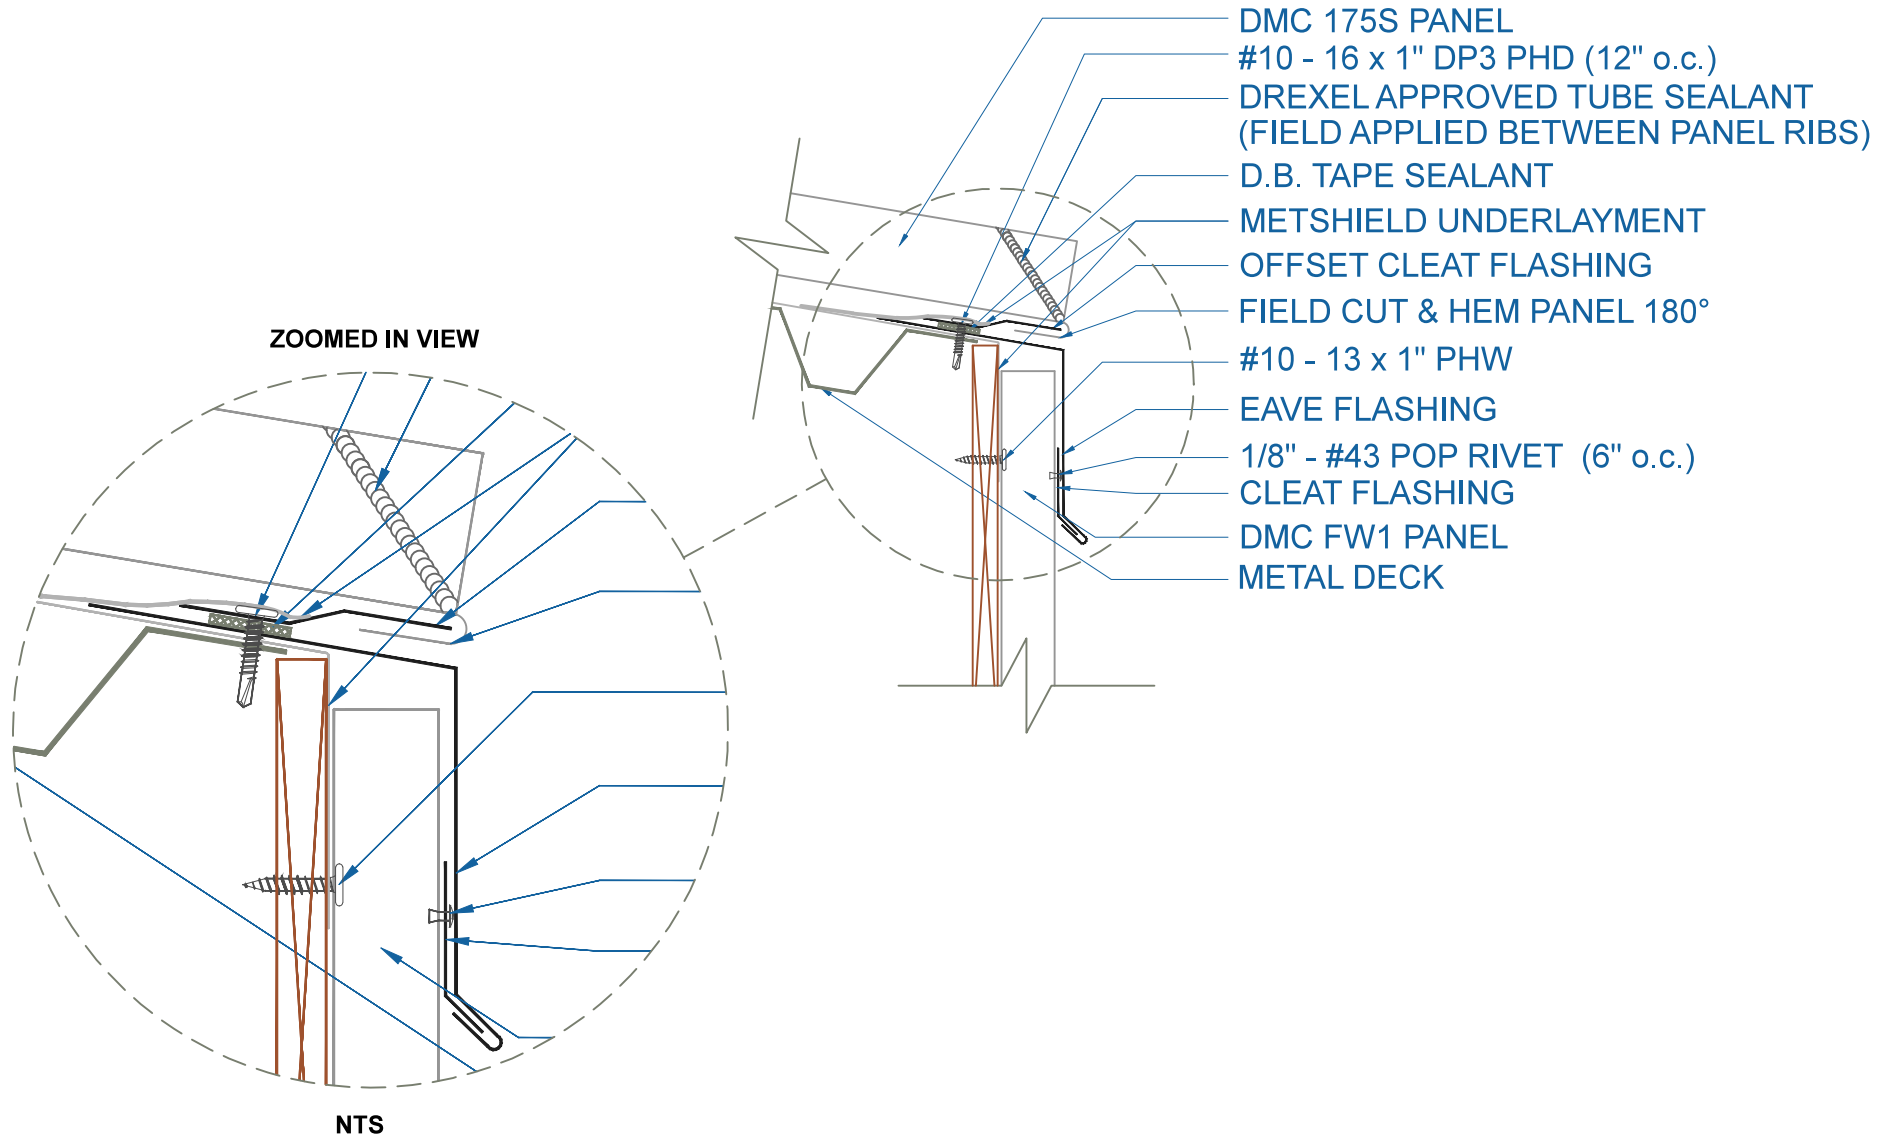

# DMC 175S - METAL DECK

## EAVE w/FLUSH PANEL

SCALE: 3" = 1'-0"