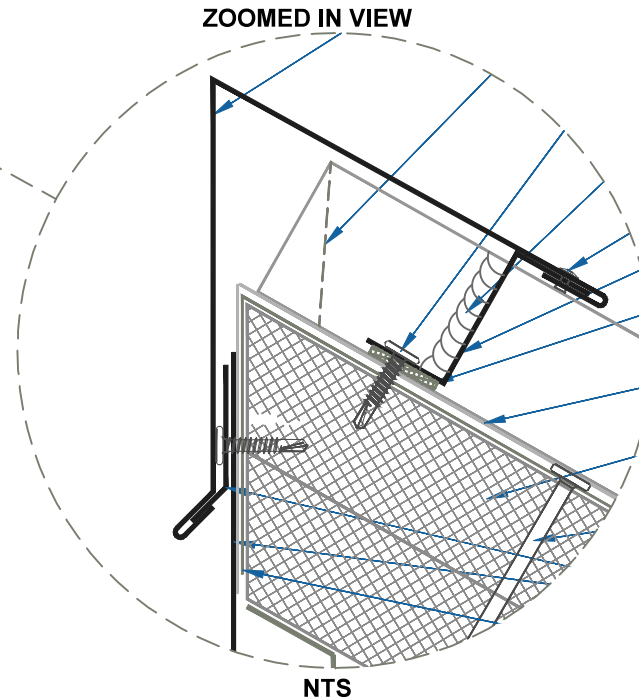

# DMC 175S - ISO w/ METAL DECK

EFFECTIVE DATE: 05-24-2013  
 SUBJECT TO CHANGE WITHOUT NOTICE

**PEAK**  
 SCALE: 3" = 1'-0"

**DrexelMetals**  
 Roofing Systems + Custom Fabrication