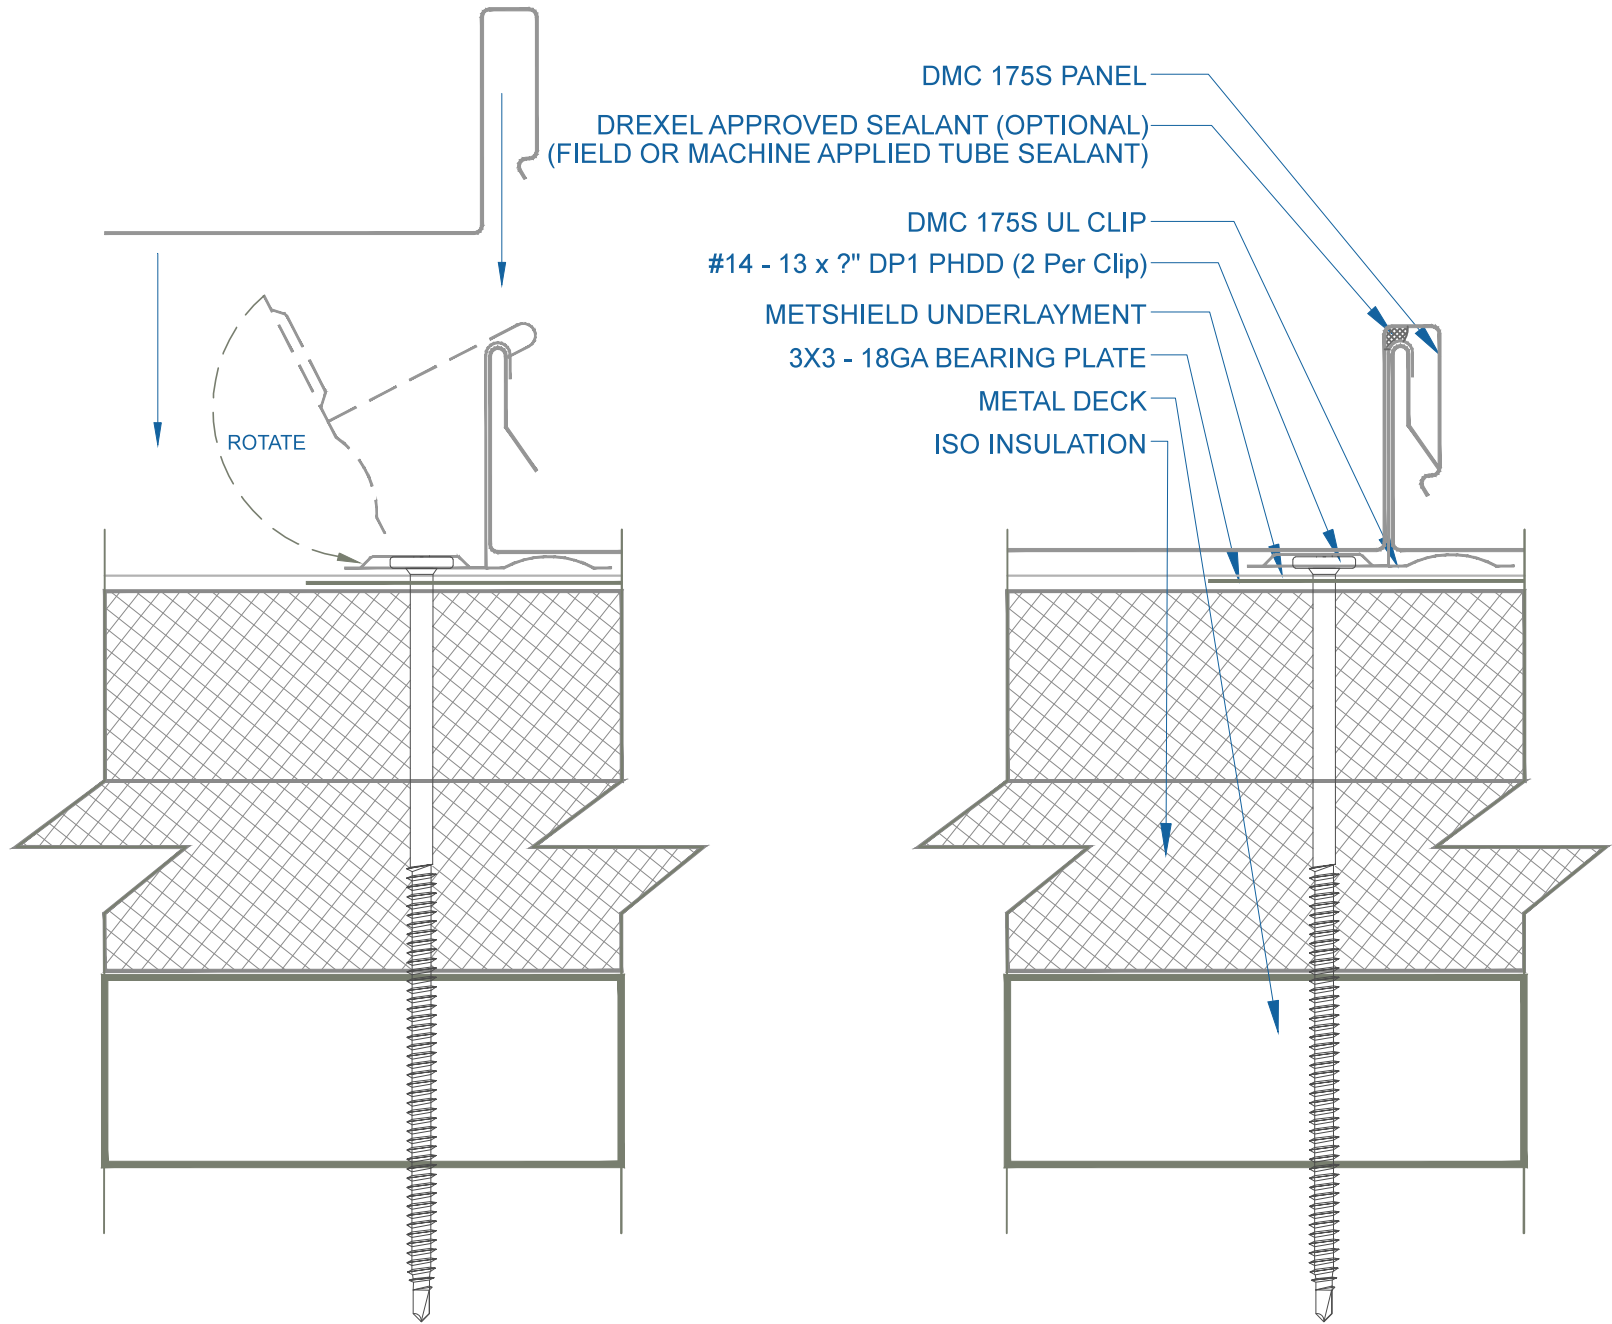

DMC 175S - ISO w/ METAL DECK

PANEL INSTALLATION

SCALE: NTS

EFFECTIVE DATE: 05-24-2013
SUBJECT TO CHANGE WITHOUT NOTICE