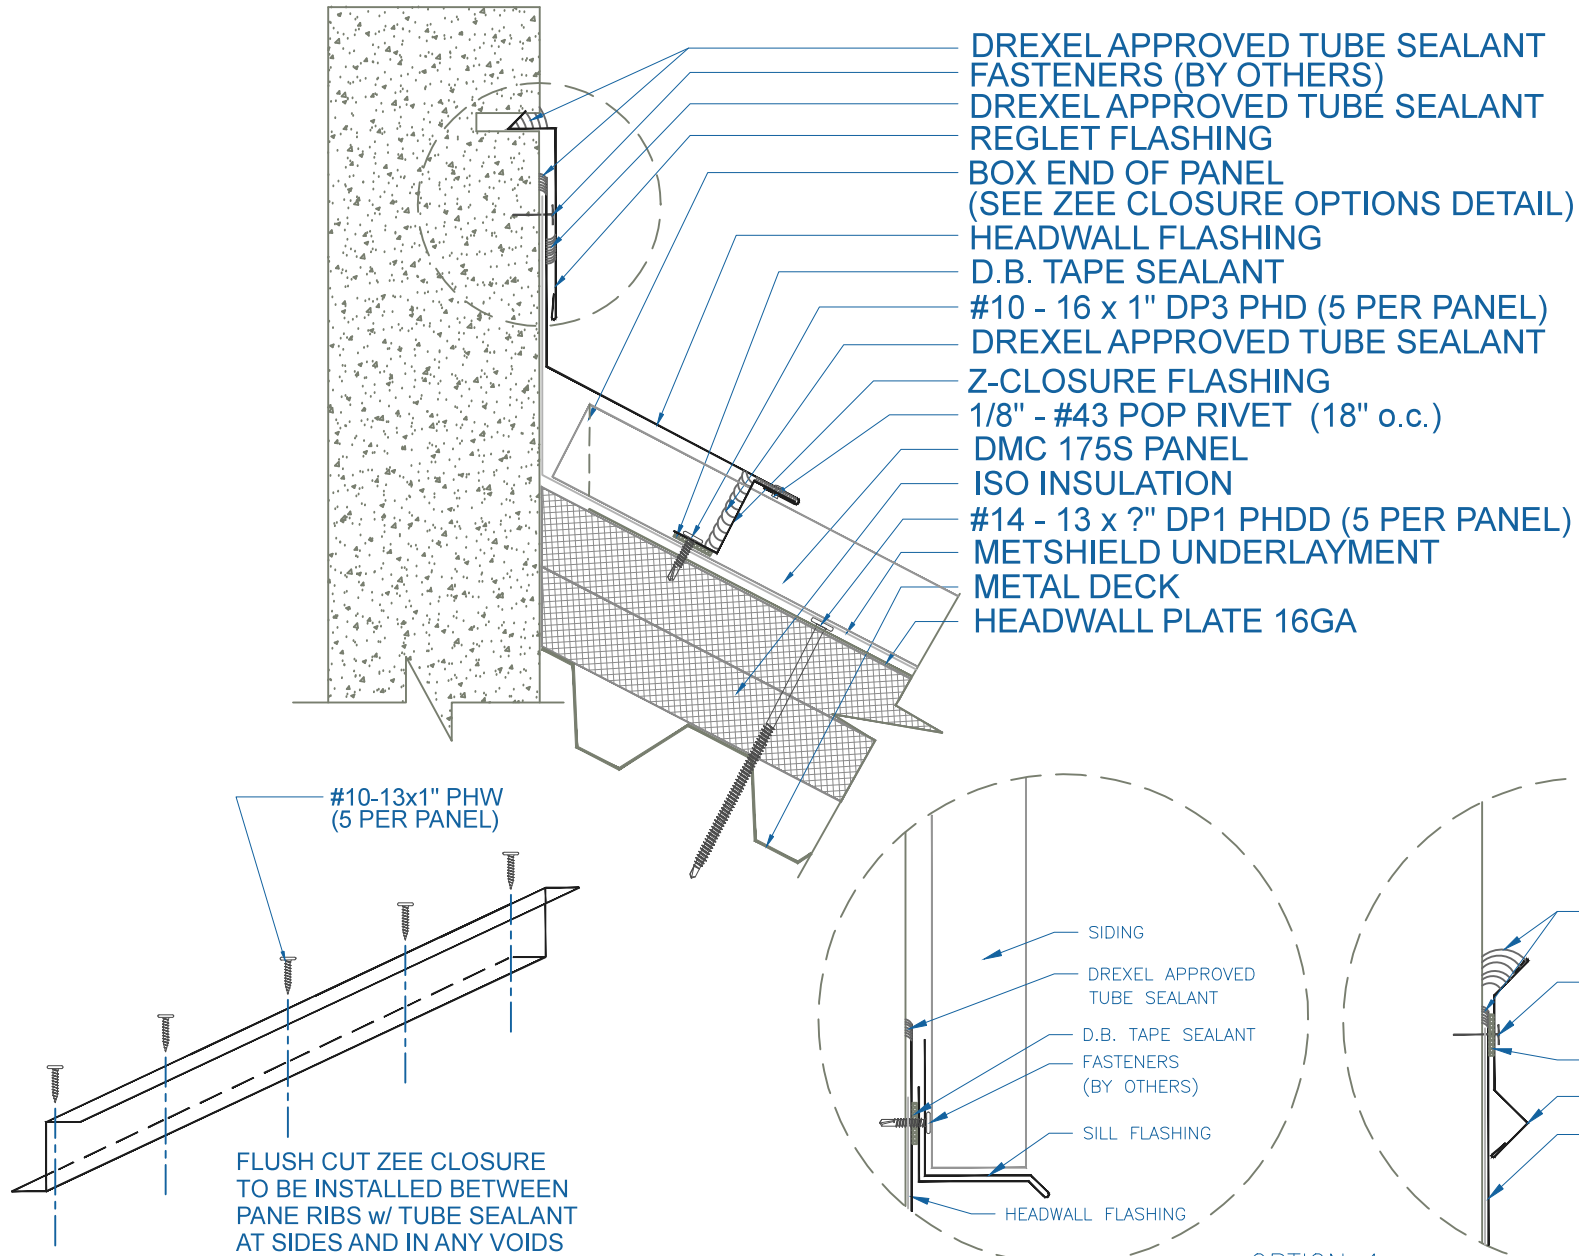

# DMC 175S - ISO w/ METAL DECK

OPTION 1

OPTION 2

EFFECTIVE DATE: 05-24-2013  
 SUBJECT TO CHANGE WITHOUT NOTICE

## HEADWALL

SCALE: 3" = 1'-0"