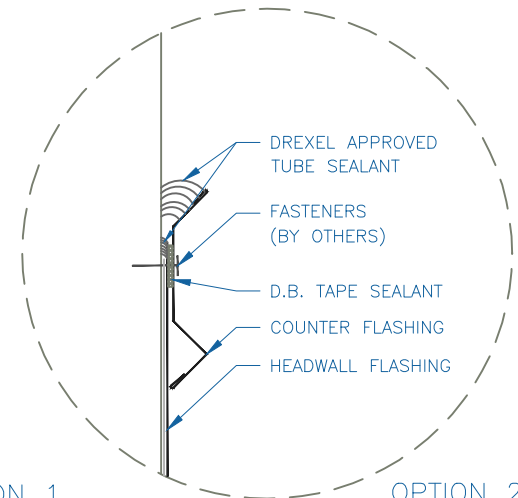

# DMC 175S - ISO w/ METAL DECK

OPTION 1

OPTION 2

EFFECTIVE DATE: 05-24-2013  
 SUBJECT TO CHANGE WITHOUT NOTICE

## HEADWALL

SCALE: 3" = 1'-0"