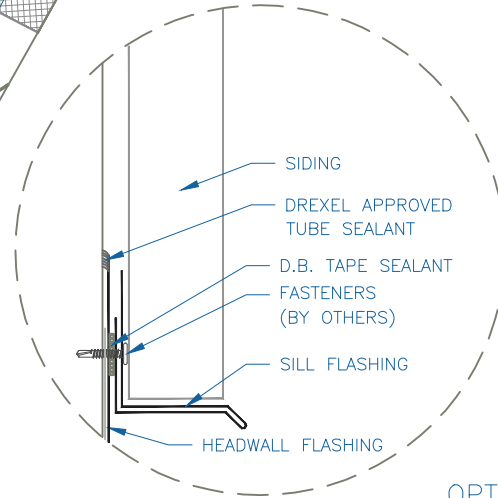

# DMC 175S - ISO w/ METAL DECK

OPTION 1

OPTION 2

EFFECTIVE DATE: 05-24-2013  
 SUBJECT TO CHANGE WITHOUT NOTICE

## HEADWALL

SCALE: 3" = 1'-0"