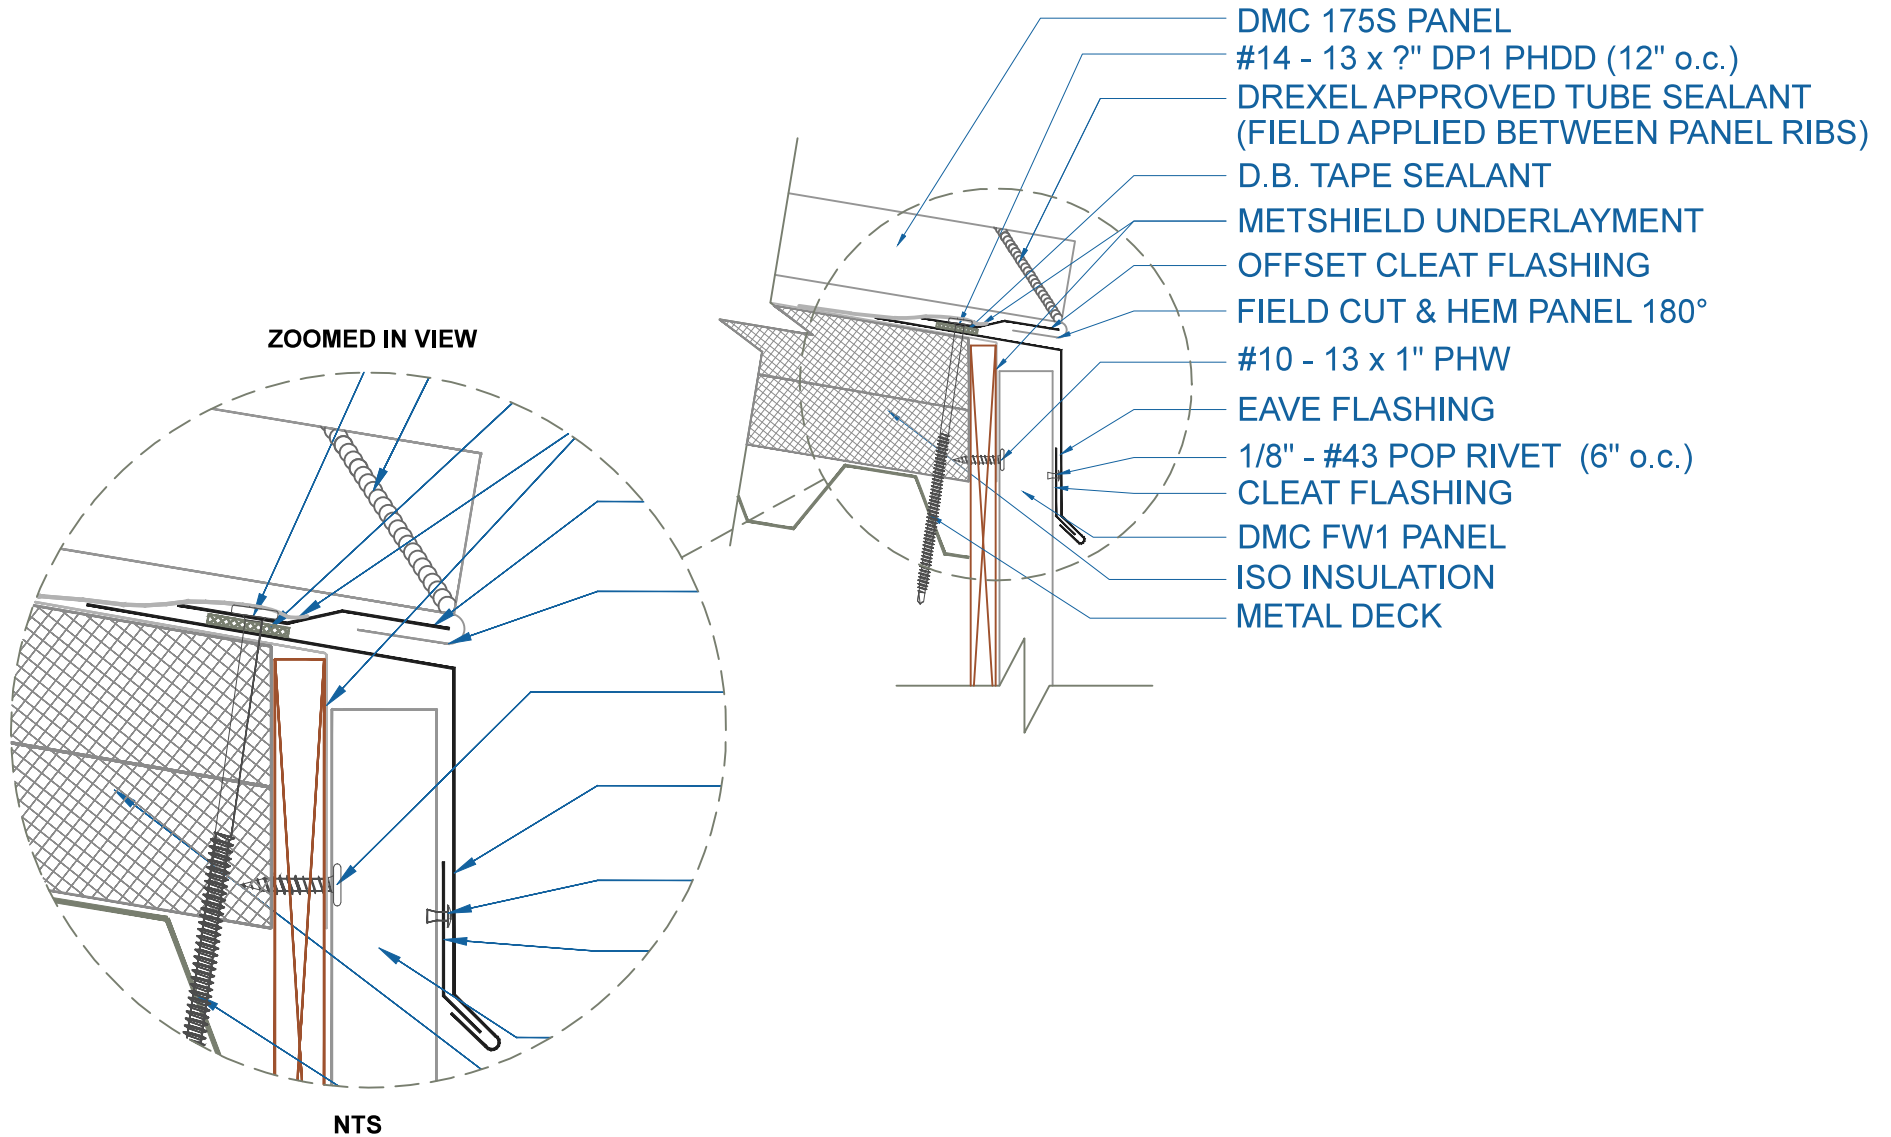

DMC 175S - ISO w/ METAL DECK

EAVE w/FLUSH PANEL

SCALE: 3" = 1'-0"