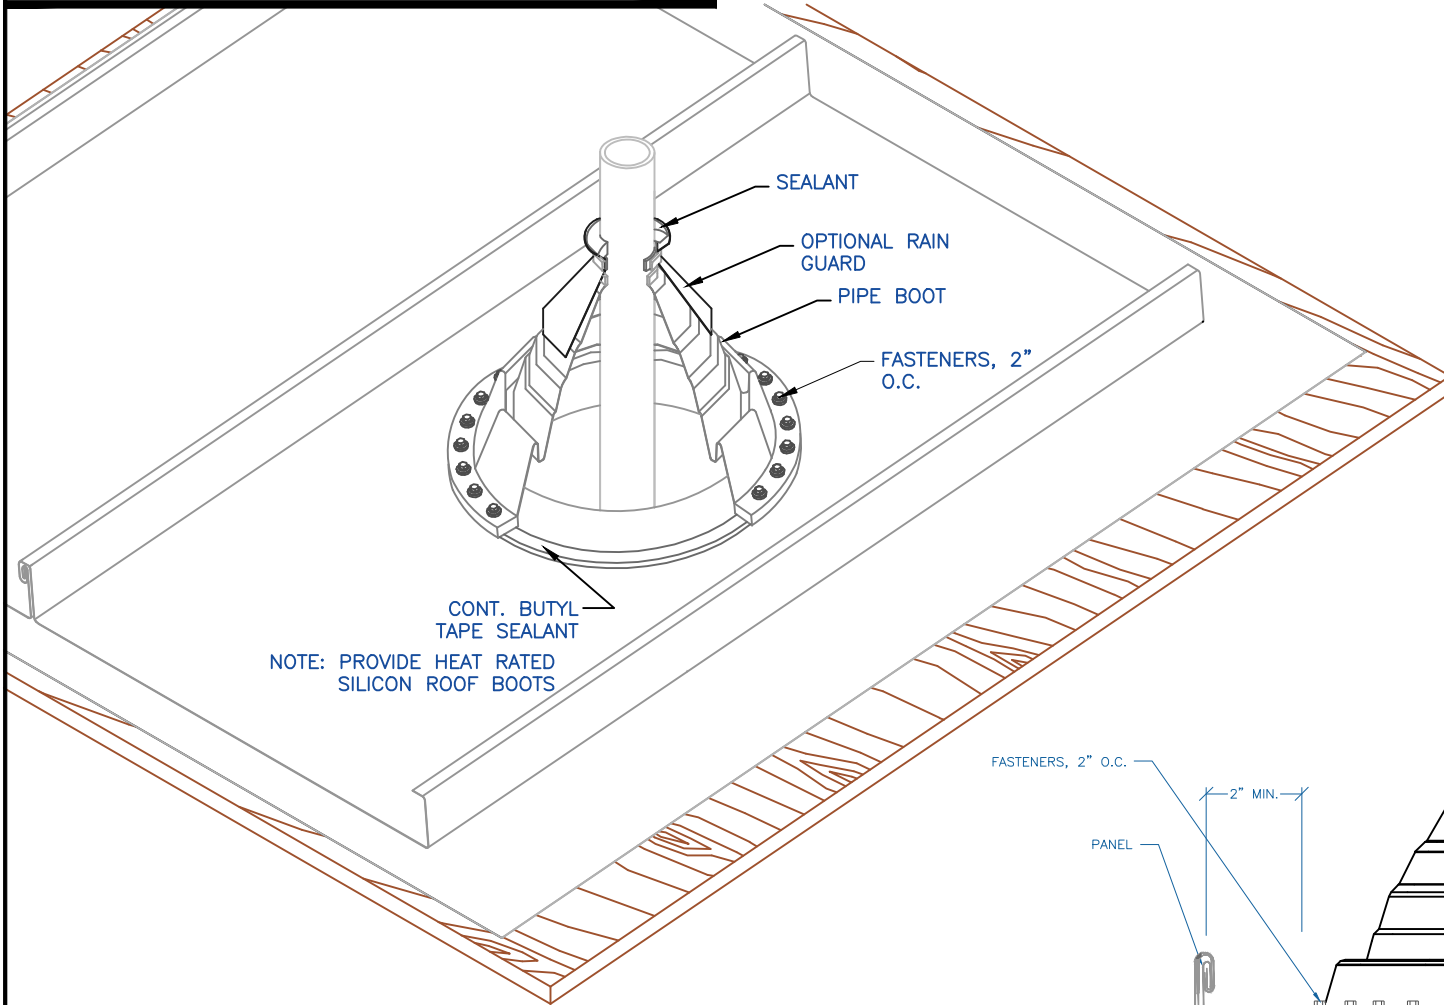

DMC 150SS - PLYWOOD

EFFECTIVE DATE: 01-18-2013
SUBJECT TO CHANGE WITHOUT NOTICE

PIPE FLASHING DETAIL

SCALE: NTS

DrexelMetals
Roofing Systems + Custom Fabrication