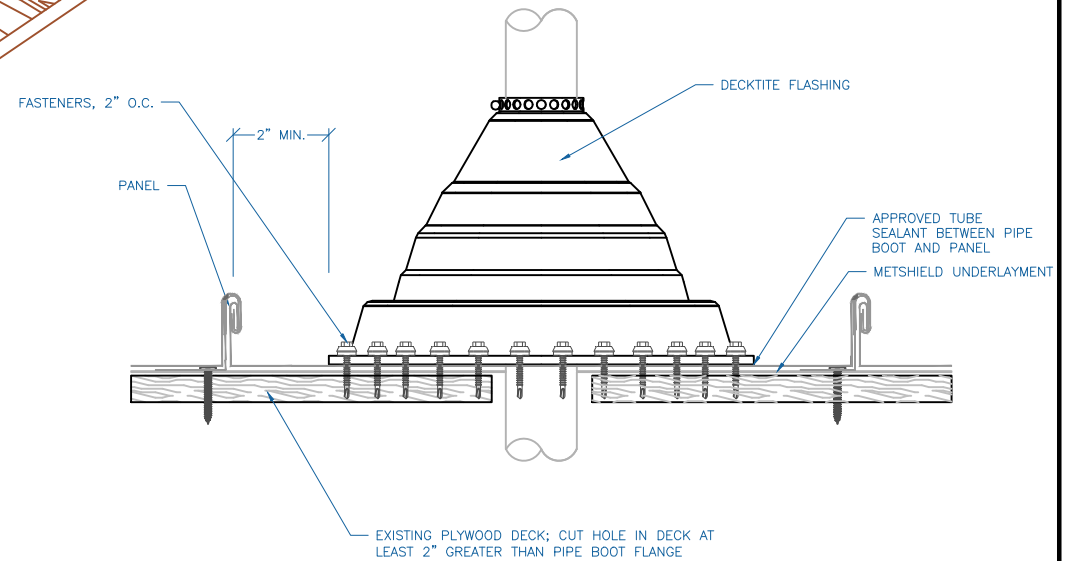

DMC 150SS - PLYWOOD

EFFECTIVE DATE: 01-18-2013
SUBJECT TO CHANGE WITHOUT NOTICE

PIPE FLASHING DETAIL

SCALE: NTS

DrexelMetals
Roofing Systems + Custom Fabrication