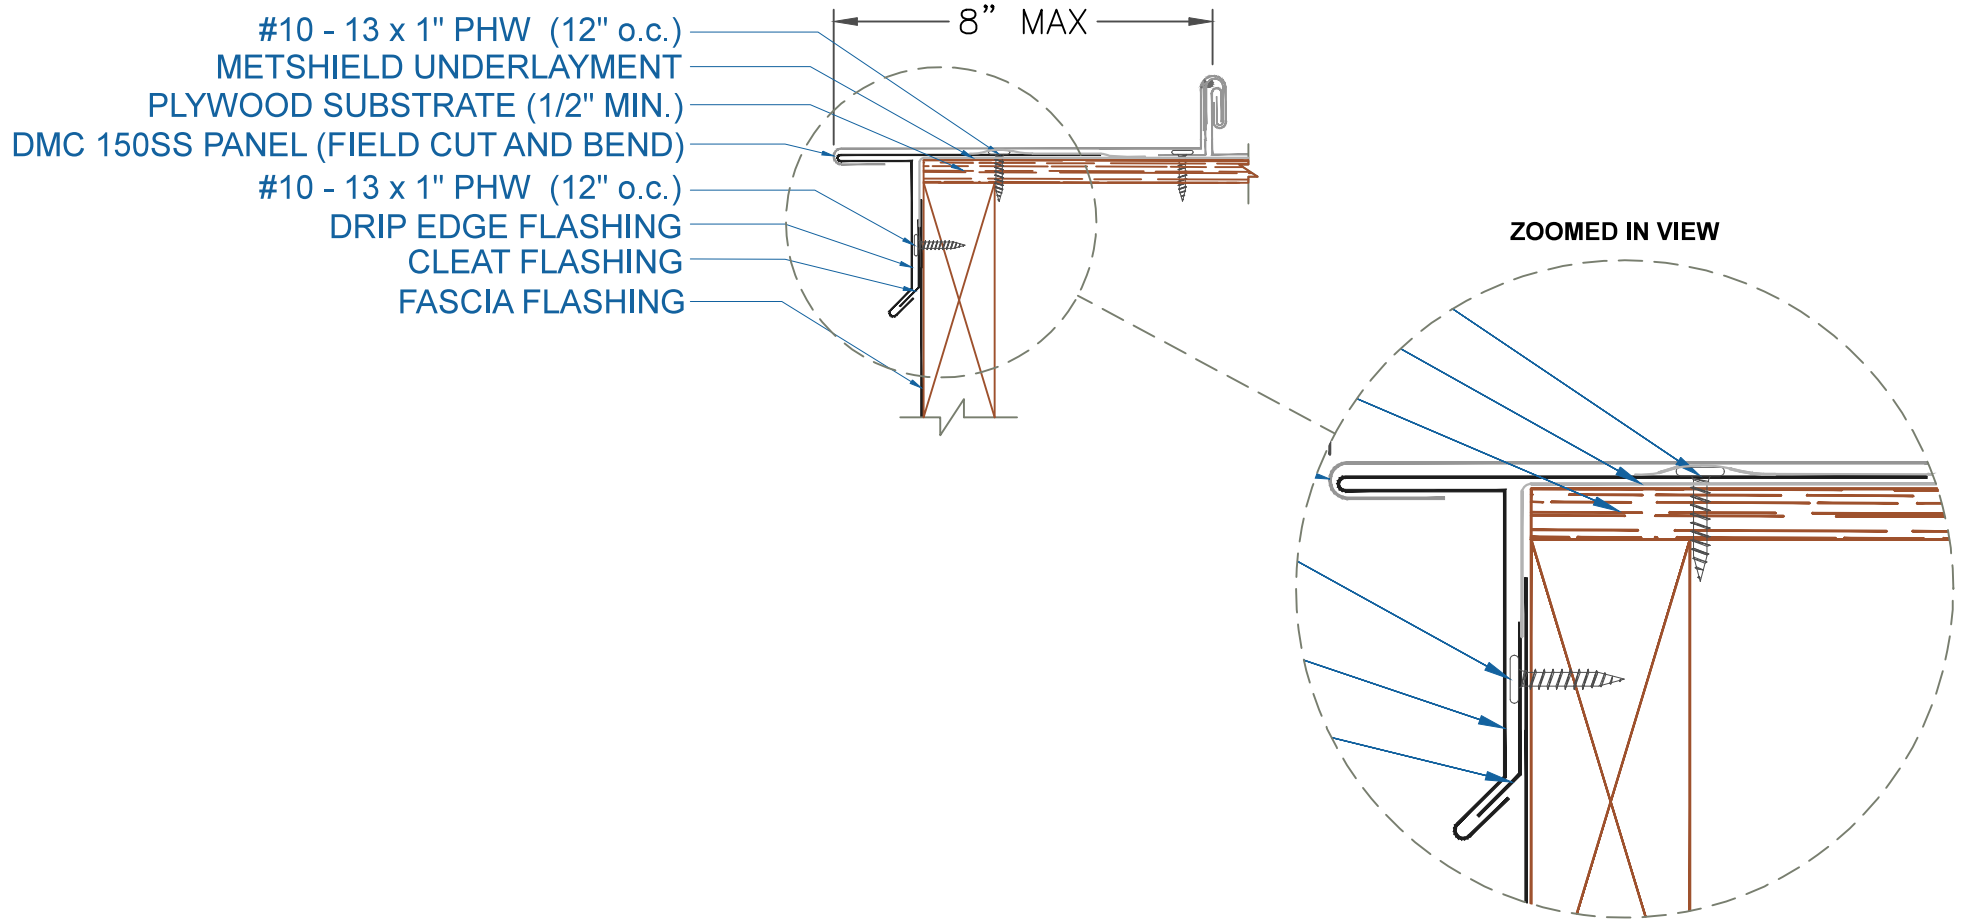

DMC 150SS - PLYWOOD

GABLE w/DRIP EDGE

EFFECTIVE DATE: 01-04-13
SUBJECT TO CHANGE WITHOUT NOTICE

SCALE: 3" = 1'-0"