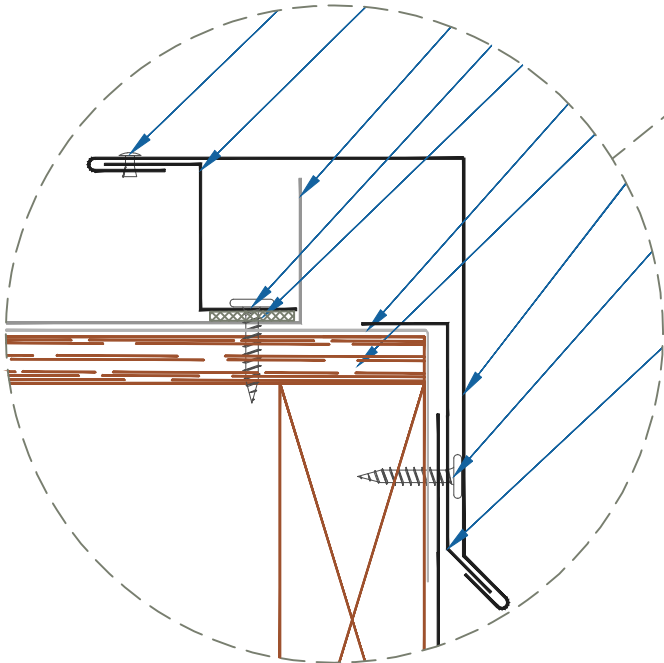

DMC 150SS - PLYWOOD

ZOOMED IN VIEW

NTS

ON MODULE

FLOATING GABLE

EFFECTIVE DATE: 01-04-13
 SUBJECT TO CHANGE WITHOUT NOTICE

GABLE
 SCALE: 3" = 1'-0"