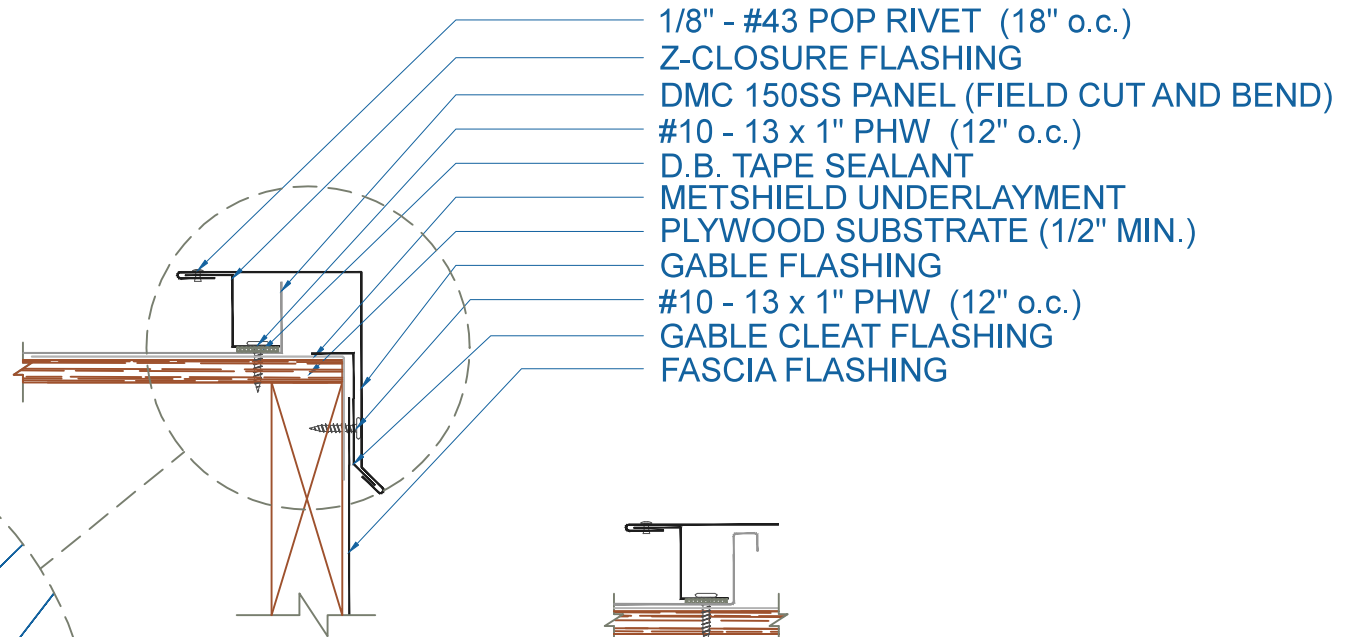

DMC 150SS - PLYWOOD

ZOOMED IN VIEW

NTS

ON MODULE

FLOATING GABLE

EFFECTIVE DATE: 01-04-13
 SUBJECT TO CHANGE WITHOUT NOTICE

GABLE
 SCALE: 3" = 1'-0"