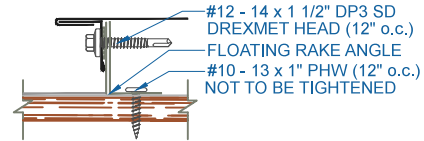

DMC 150SS - PLYWOOD

ZOOMED IN VIEW

NTS

ON MODULE

FLOATING GABLE

EFFECTIVE DATE: 01-04-13
 SUBJECT TO CHANGE WITHOUT NOTICE

GABLE
 SCALE: 3" = 1'-0"