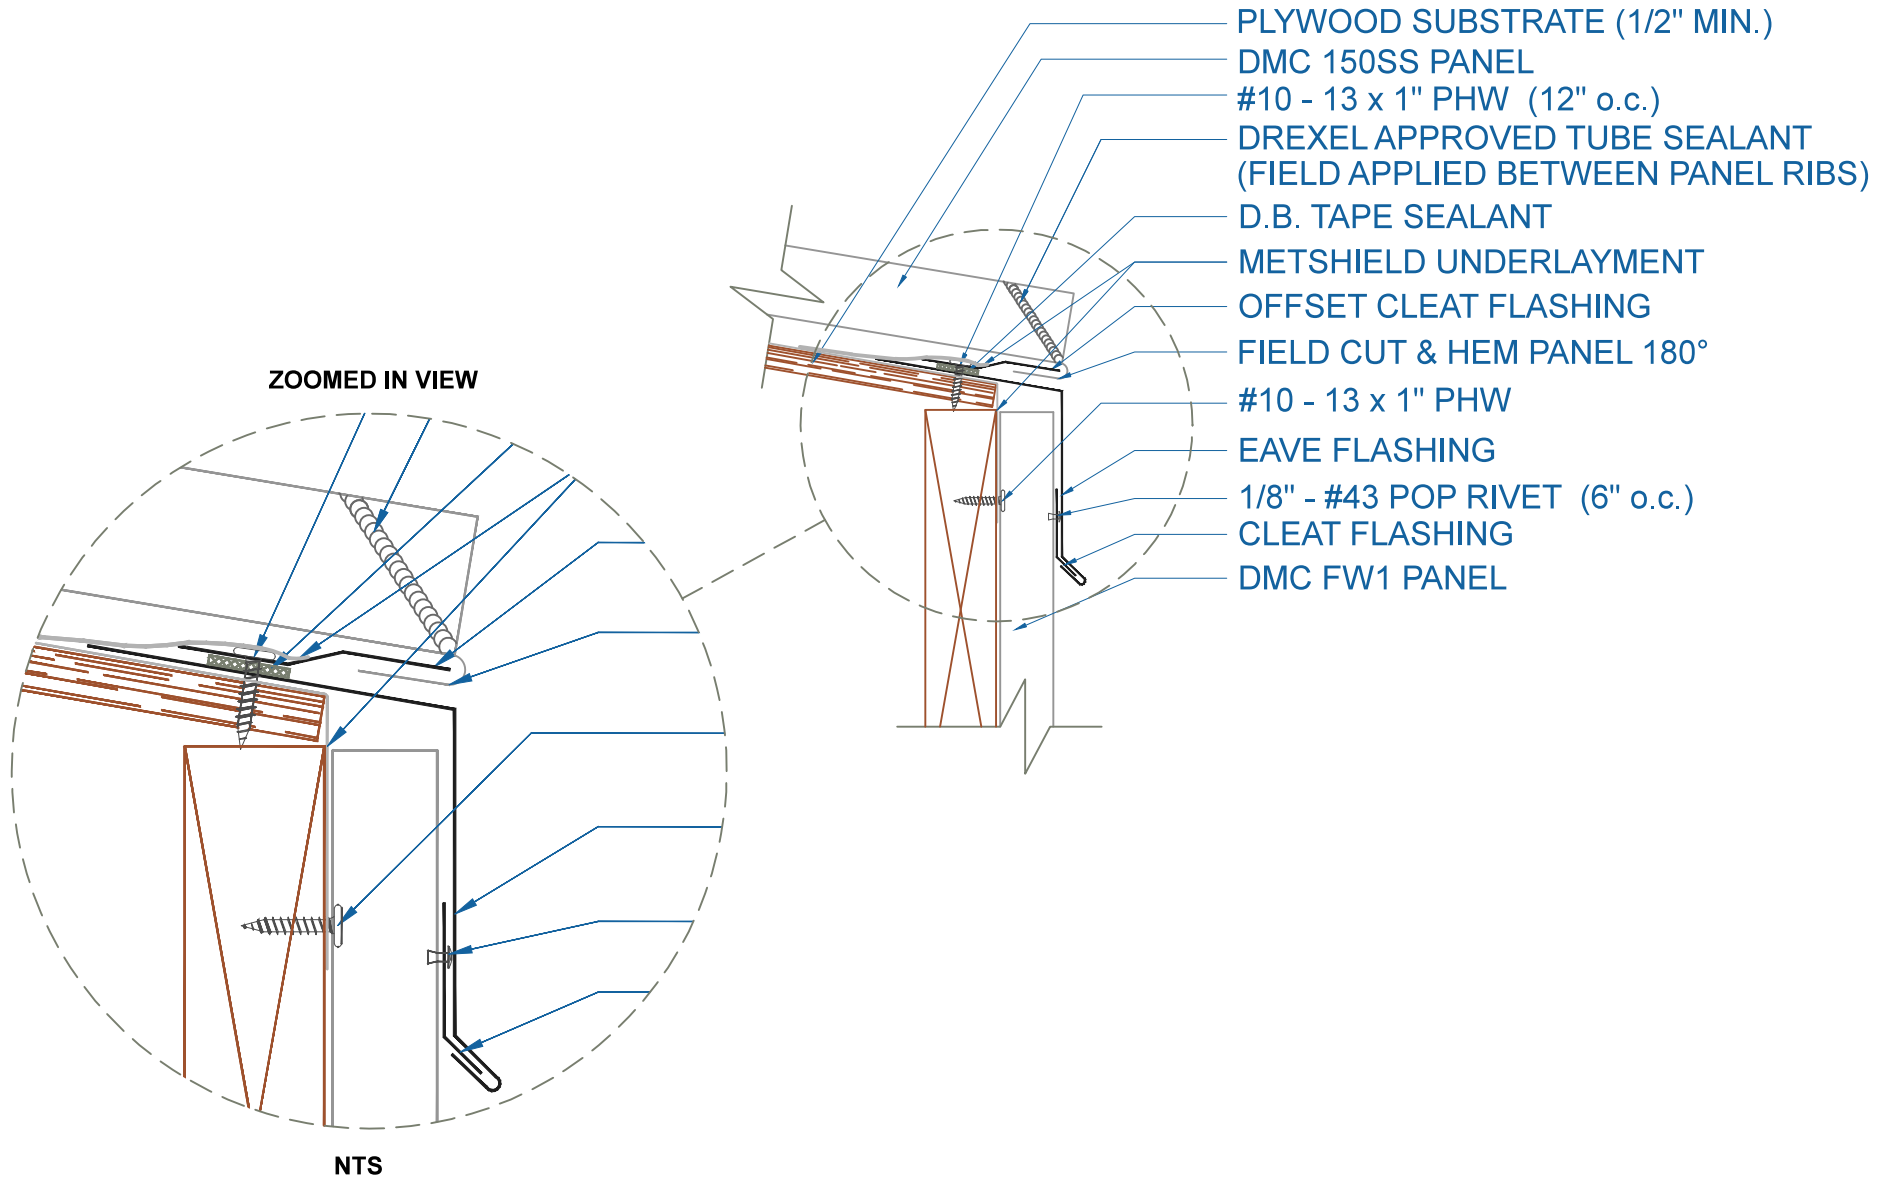

# DMC 150SS - PLYWOOD

## EAVE w/FLUSH PANEL

SCALE: 3" = 1'-0"