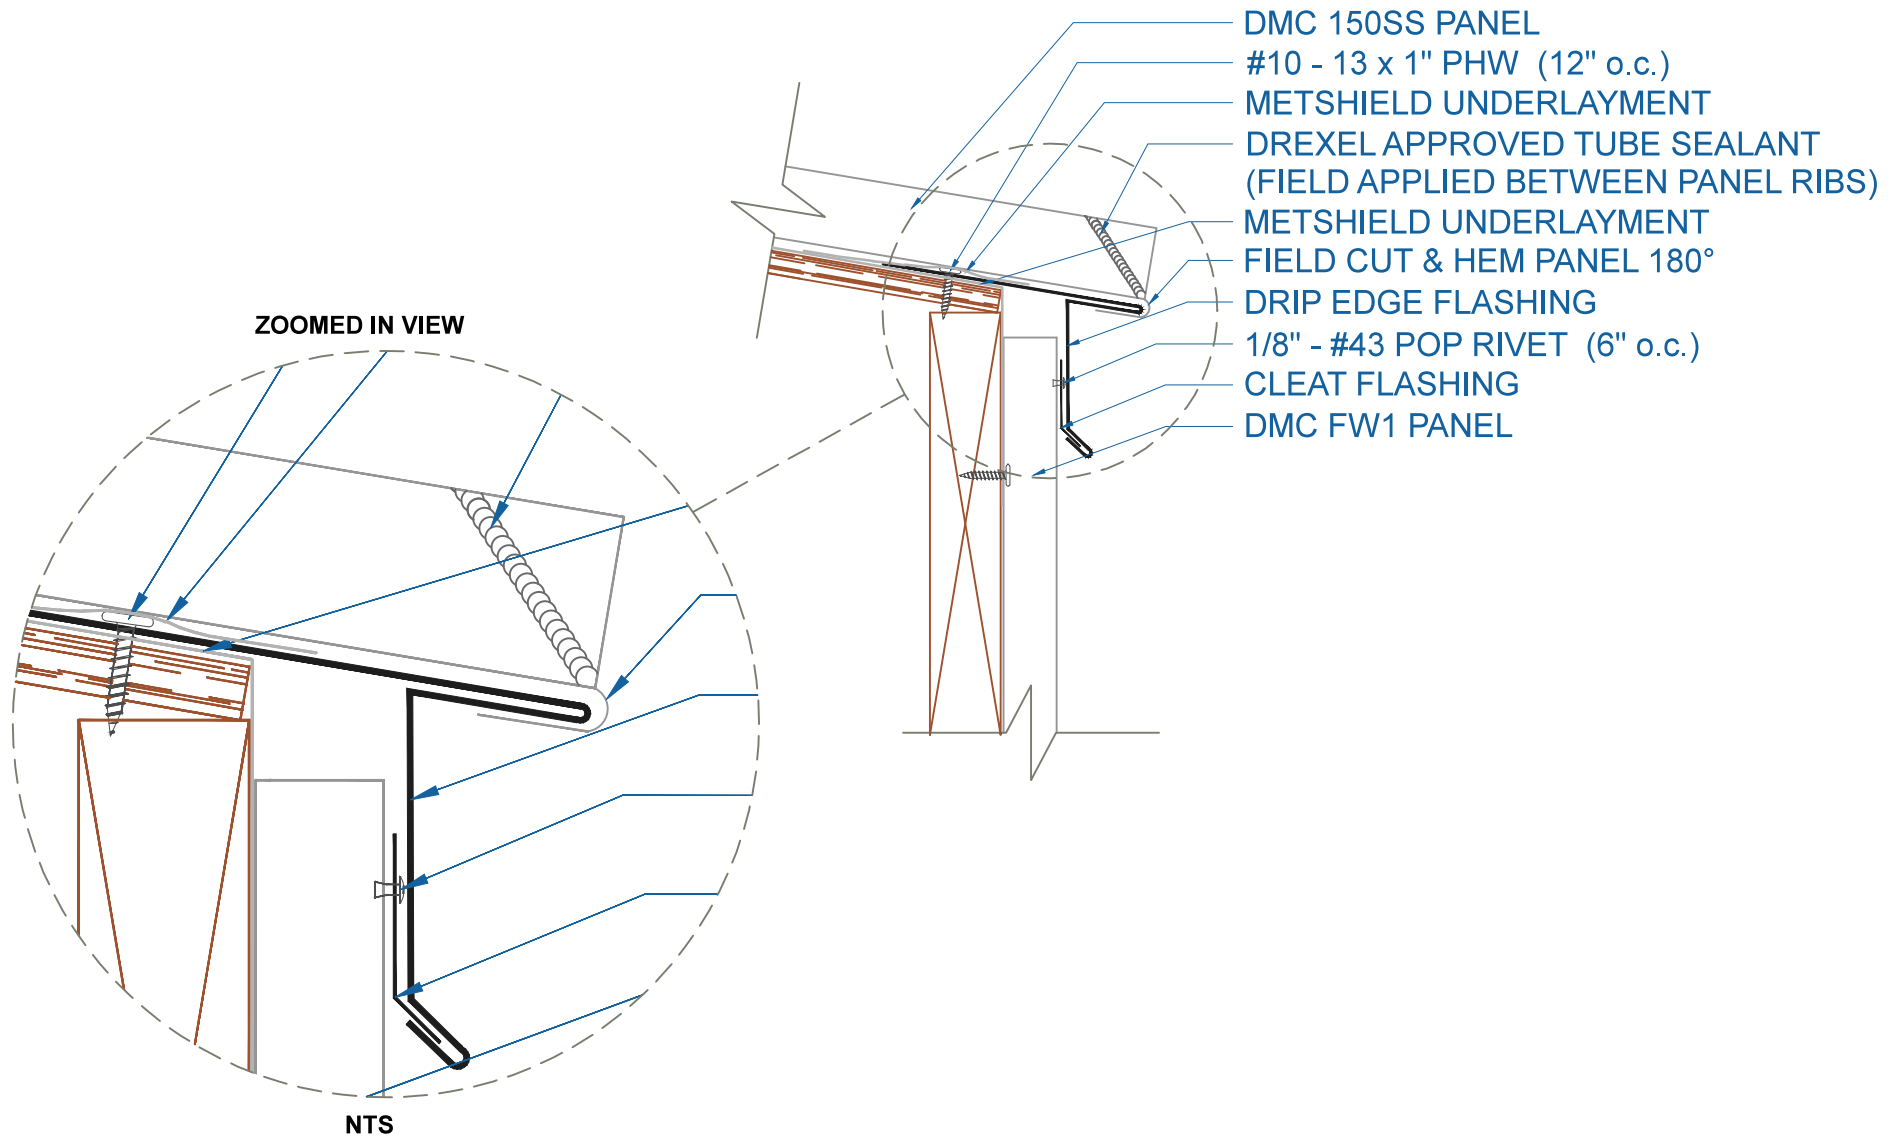

DMC 150SS - PLYWOOD

DRIP EDGE w/FLUSH PANEL

SCALE: 3" = 1'-0"

EFFECTIVE DATE: 01-04-13
SUBJECT TO CHANGE WITHOUT NOTICE