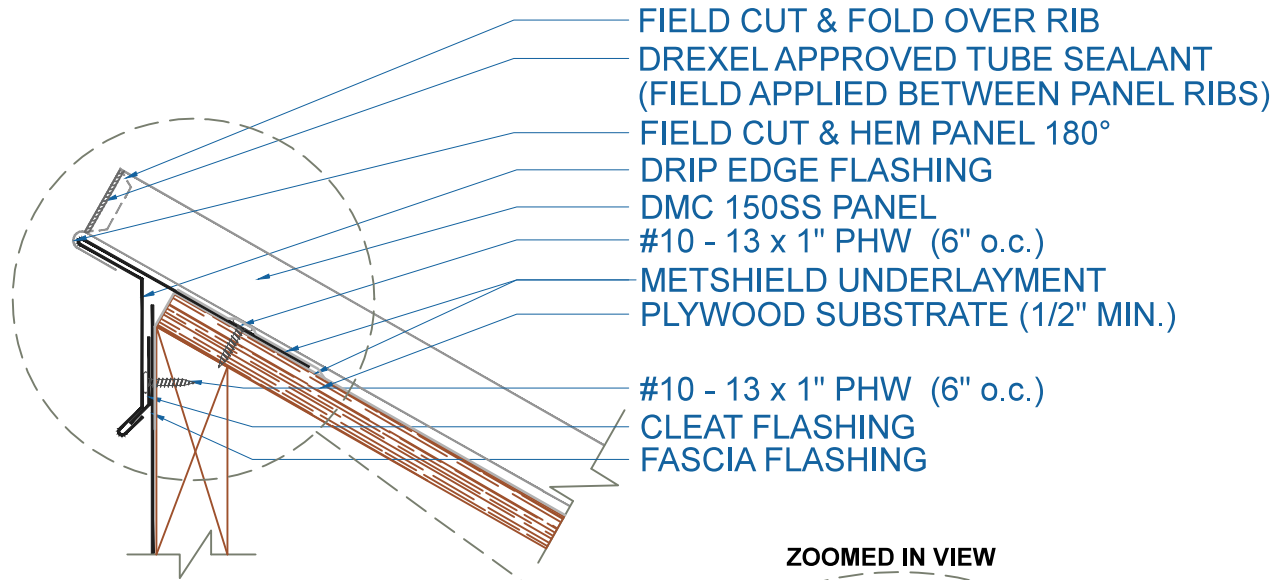

# DMC 150SS - PLYWOOD

ZOOMED IN VIEW

## PEAK w/DRIP EDGE

SCALE: 3" = 1'-0"

EFFECTIVE DATE: 01-04-13  
SUBJECT TO CHANGE WITHOUT NOTICE

**DrexelMetals**  
Roofing Systems + Custom Fabrication