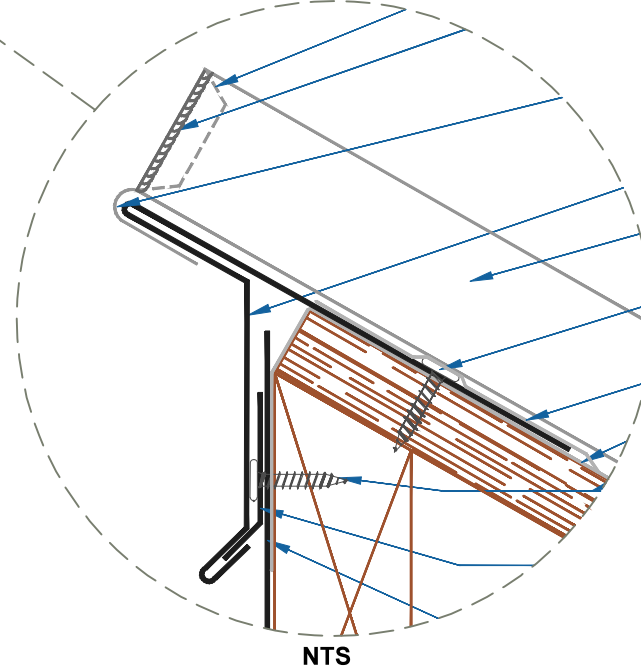

# DMC 150SS - PLYWOOD

ZOOMED IN VIEW

## PEAK w/DRIP EDGE

SCALE: 3" = 1'-0"

EFFECTIVE DATE: 01-04-13  
SUBJECT TO CHANGE WITHOUT NOTICE

**DrexelMetals**  
Roofing Systems + Custom Fabrication