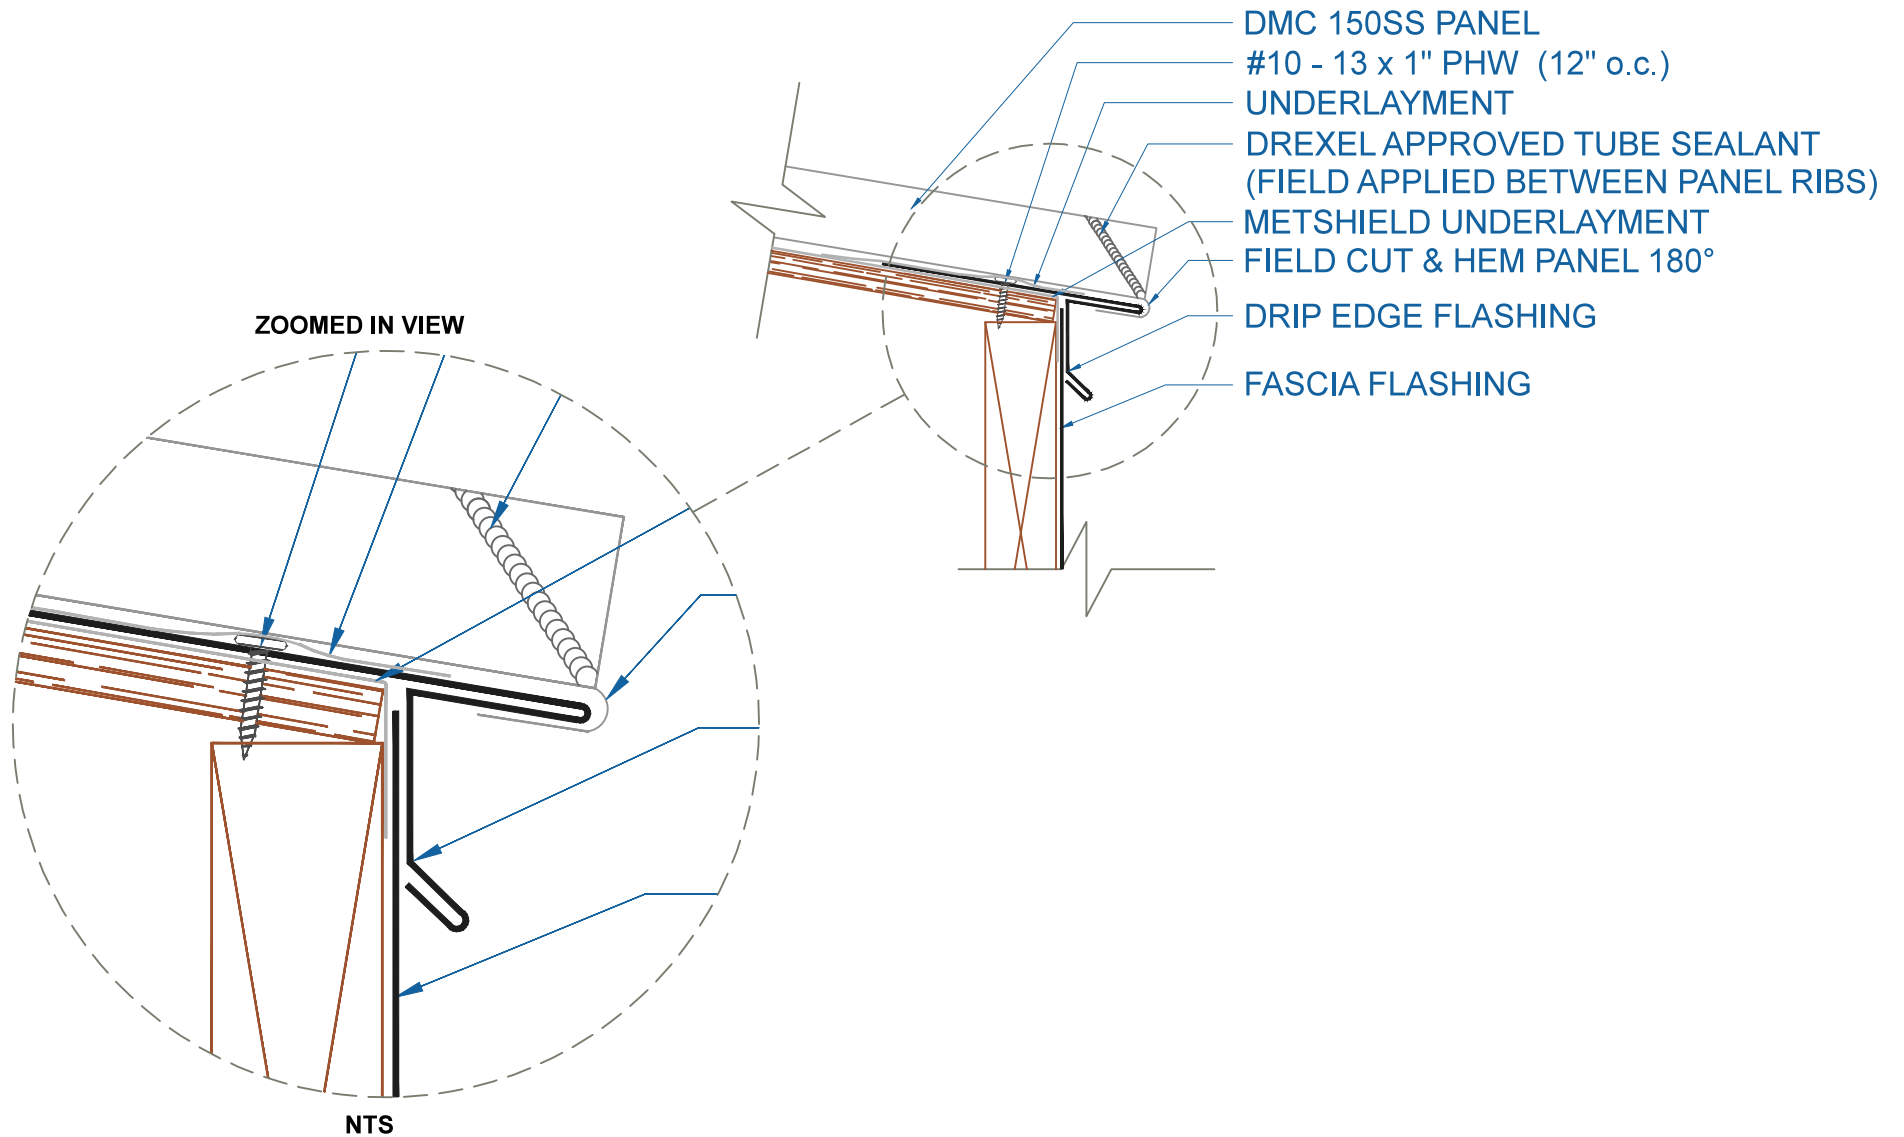

DMC 150SS - PLYWOOD

EFFECTIVE DATE: 01-04-13
SUBJECT TO CHANGE WITHOUT NOTICE

DRIP EDGE

SCALE: 3" = 1'-0"