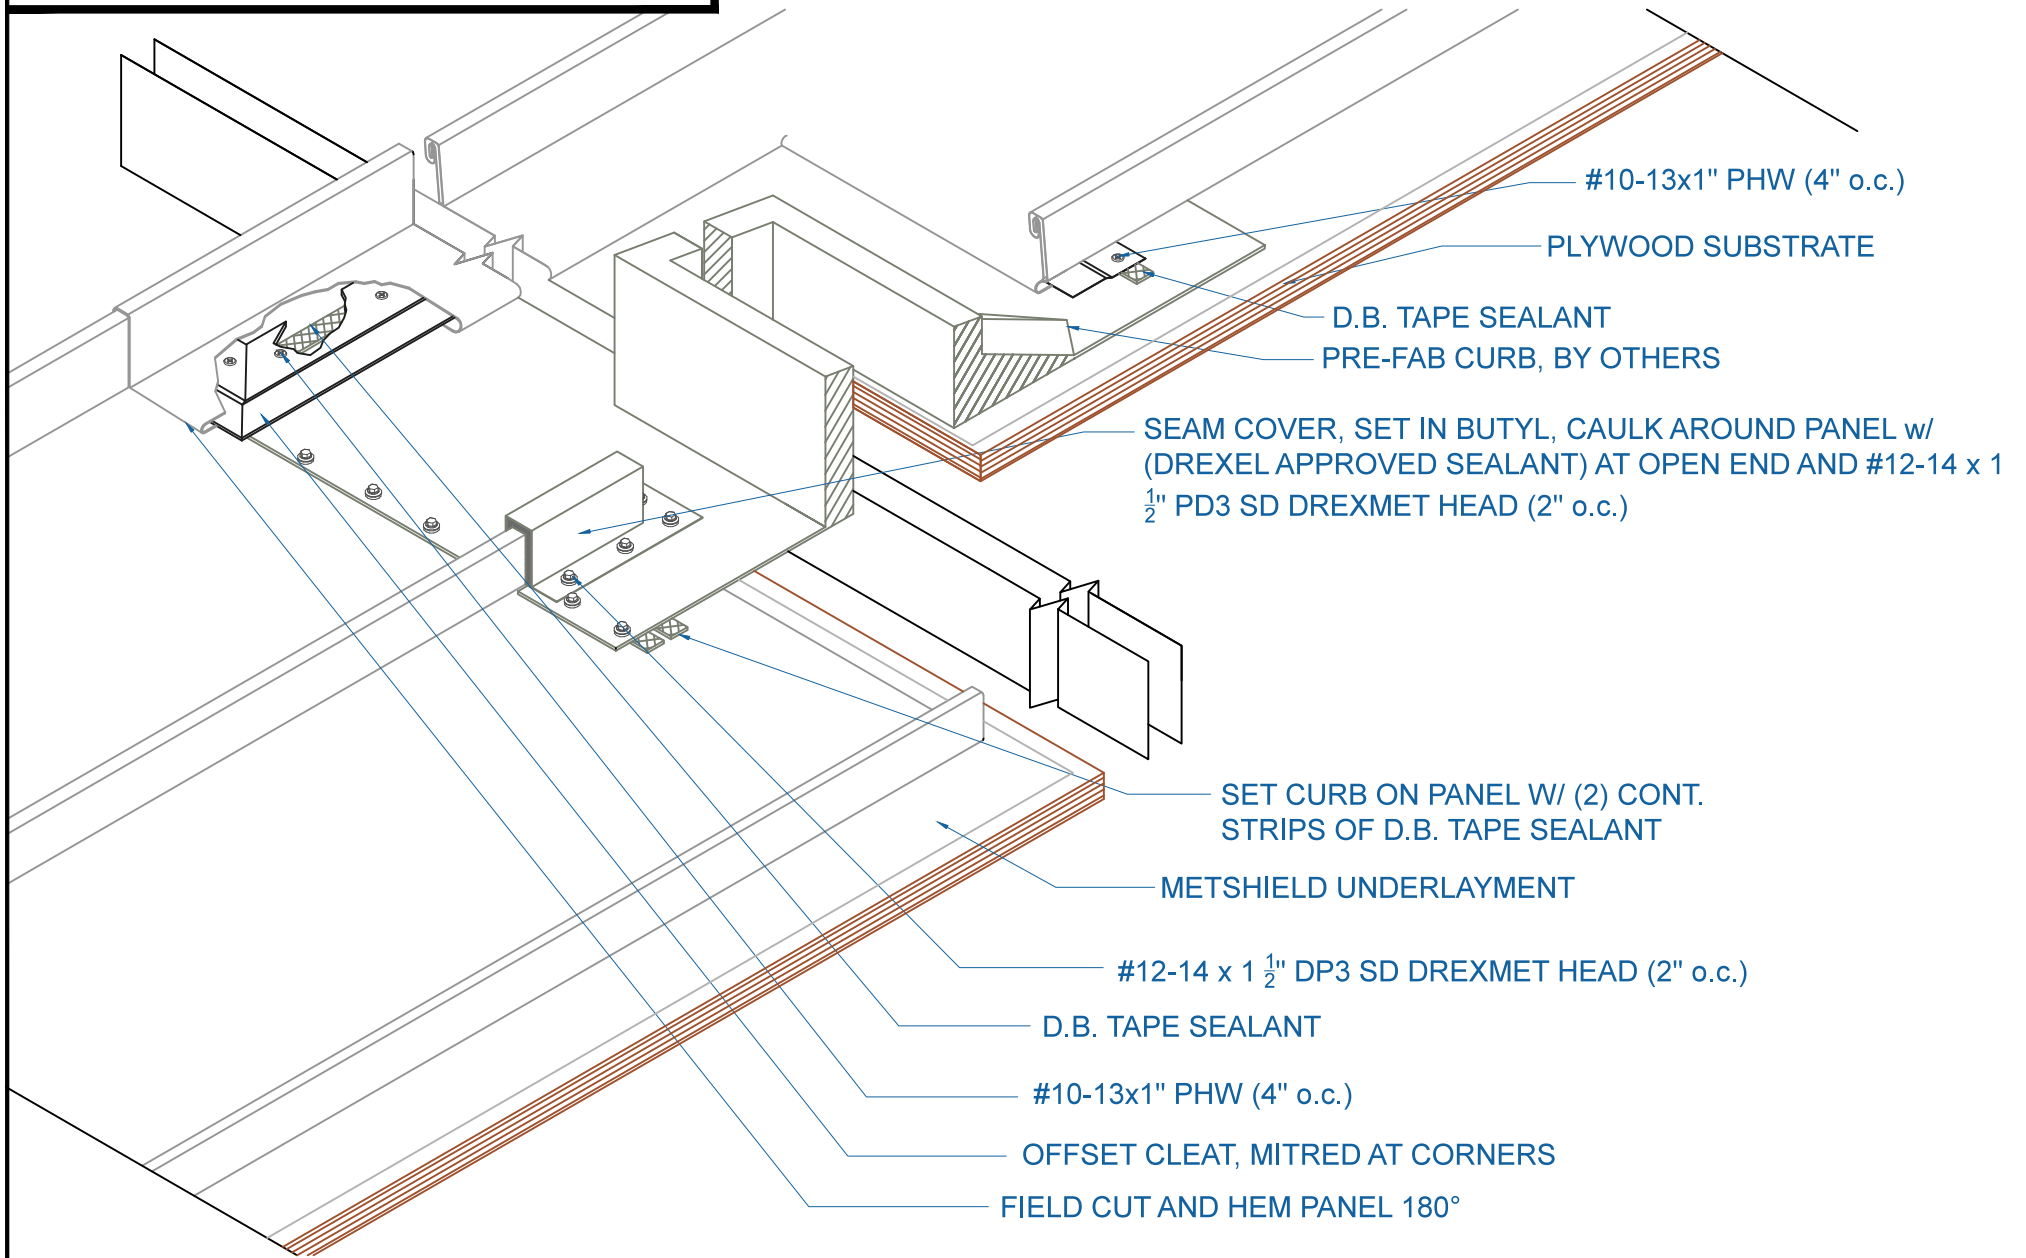

# DMC 150SS - PLYWOOD

EFFECTIVE DATE: 01-18-2013  
SUBJECT TO CHANGE WITHOUT NOTICE

## CURB DETAIL

SCALE: NTS