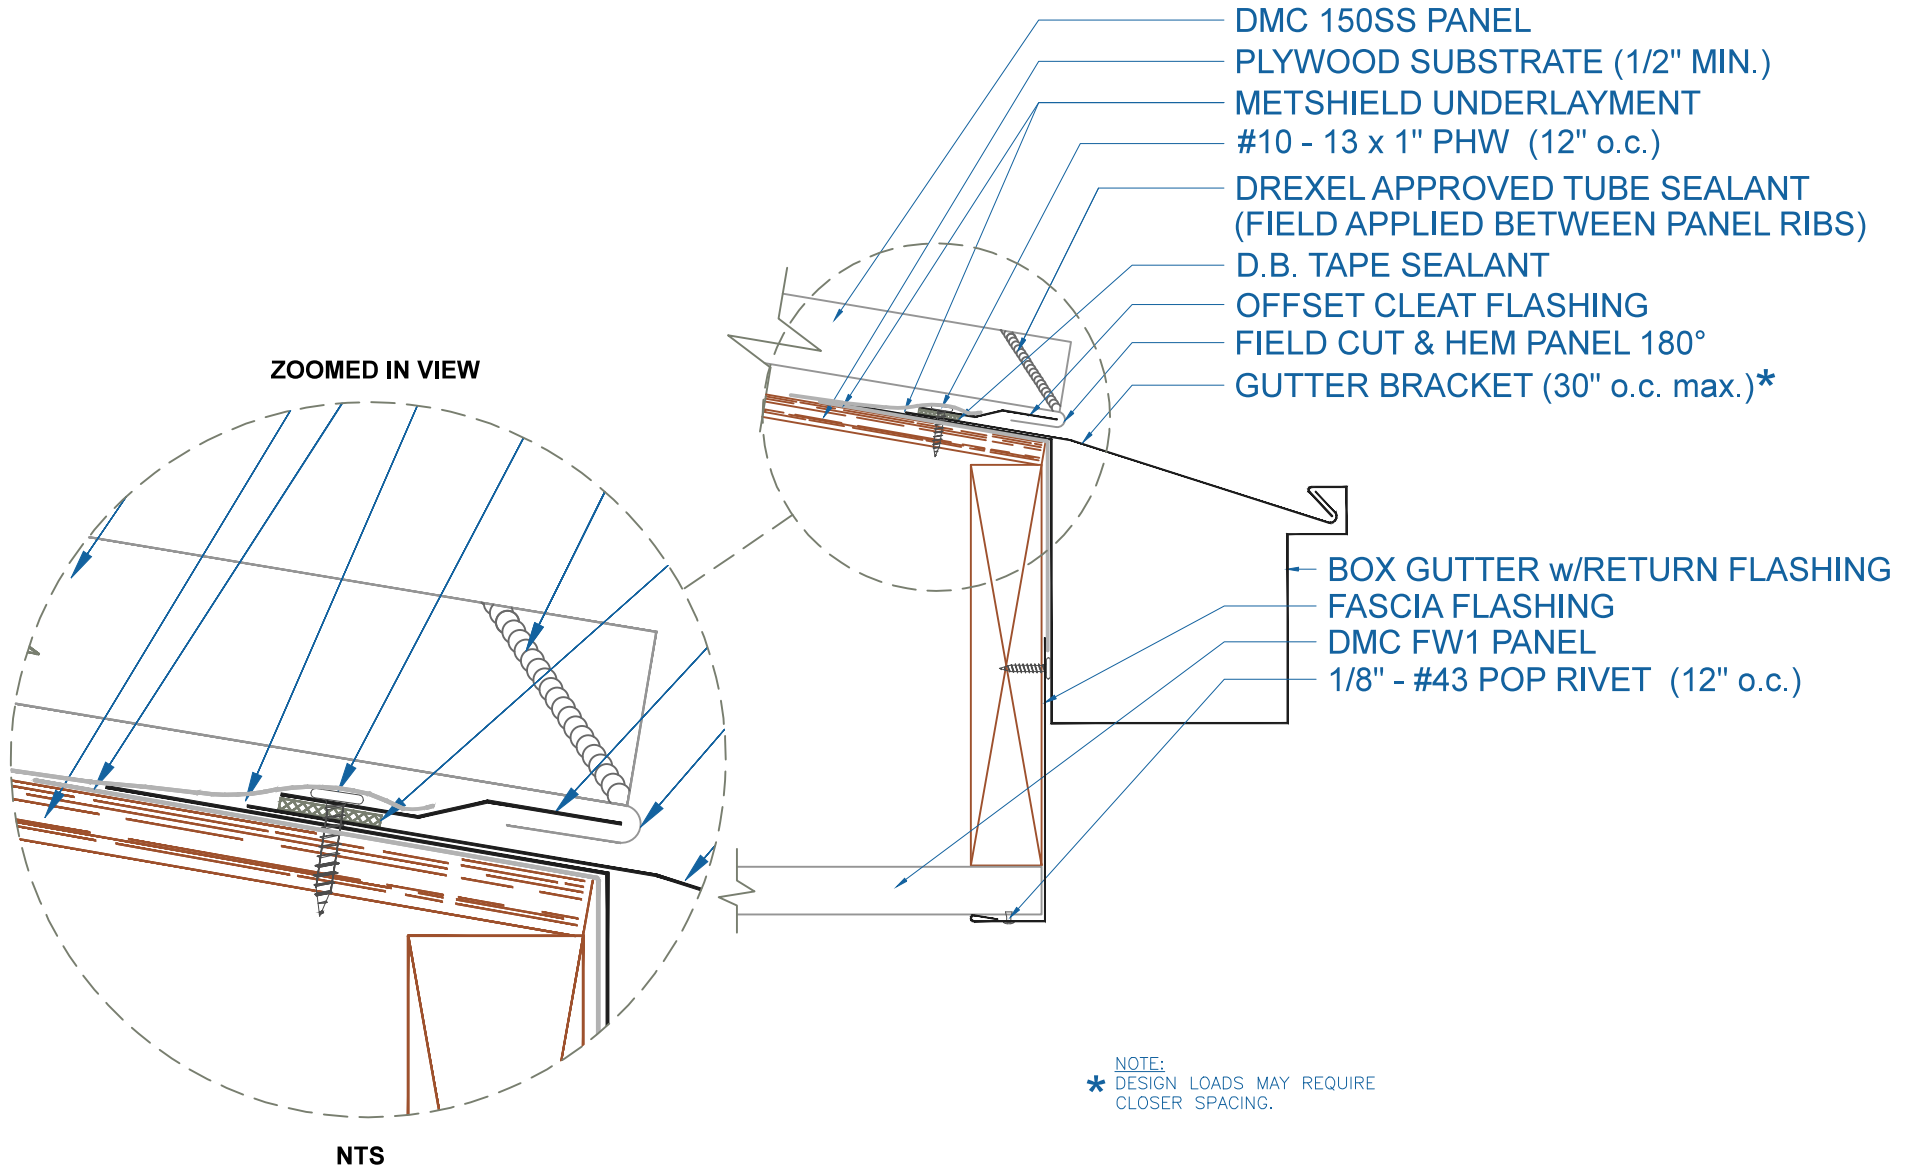

# DMC 150SS - PLYWOOD

## BOX GUTTER - w/RETURN w/SOFFIT

SCALE: 3" = 1'-0"

EFFECTIVE DATE: 01-04-13  
SUBJECT TO CHANGE WITHOUT NOTICE

**DrexelMetals**  
Roofing Systems + Custom Fabrication