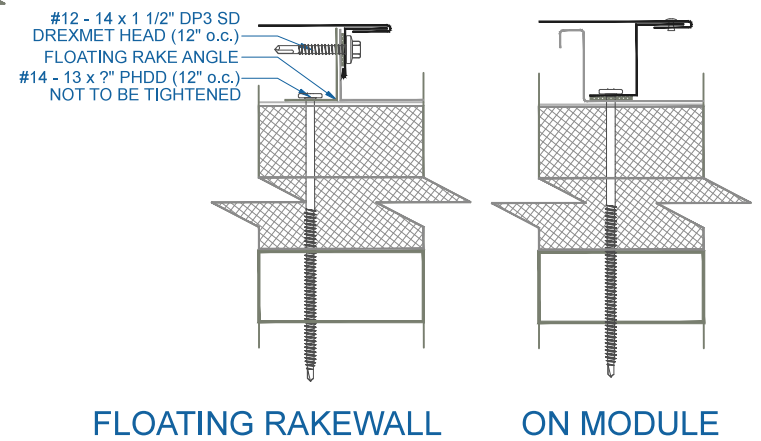

# DMC 150SS - ISO w/ METAL DECK

NTS

EFFECTIVE DATE: 06-04-2013  
 SUBJECT TO CHANGE WITHOUT NOTICE

**RAKEWALL**  
 SCALE: 3" = 1'-0"