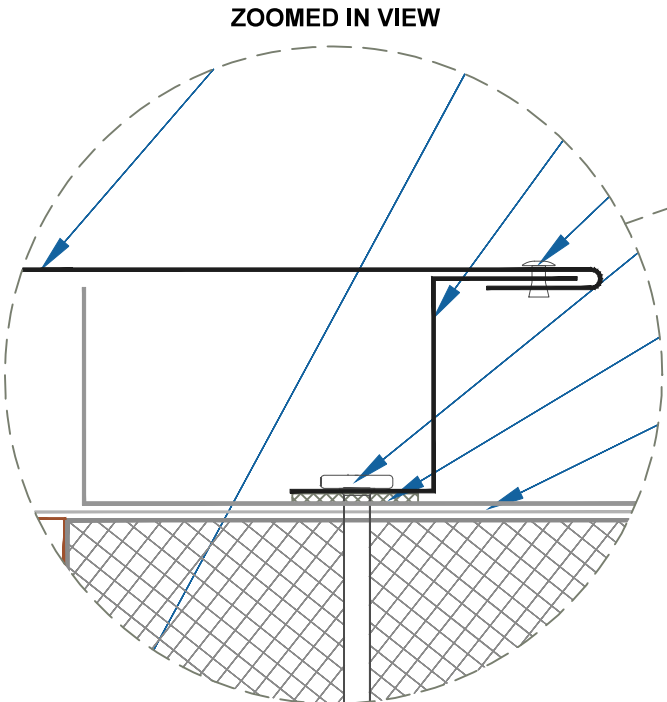

# DMC 150SS - ISO w/ METAL DECK

NTS

EFFECTIVE DATE: 06-04-2013  
 SUBJECT TO CHANGE WITHOUT NOTICE

**RAKEWALL**  
 SCALE: 3" = 1'-0"