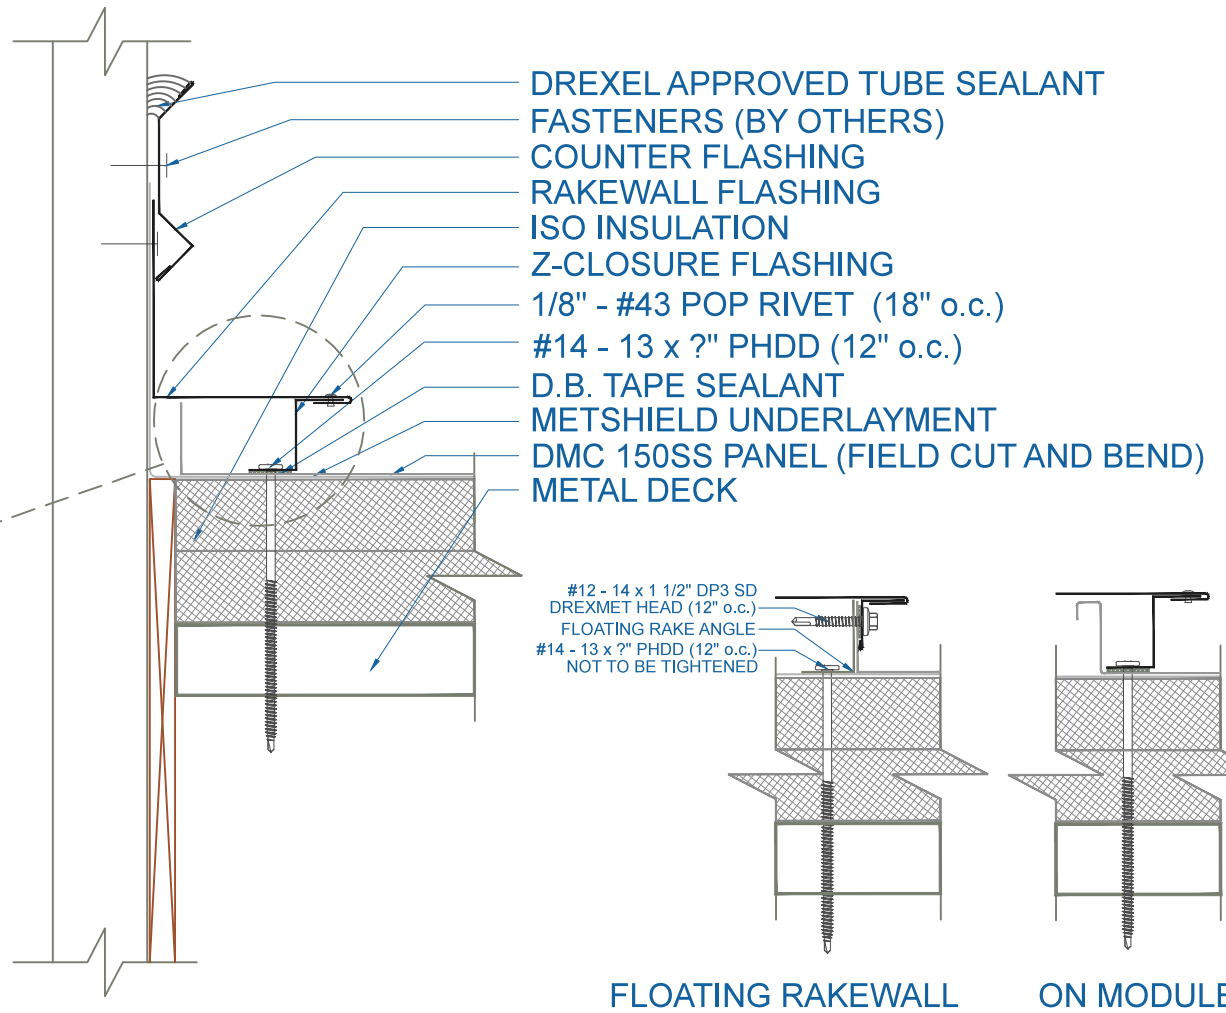

# DMC 150SS - ISO w/ METAL DECK

NTS

EFFECTIVE DATE: 06-04-2013  
 SUBJECT TO CHANGE WITHOUT NOTICE

**RAKEWALL**  
 SCALE: 3" = 1'-0"