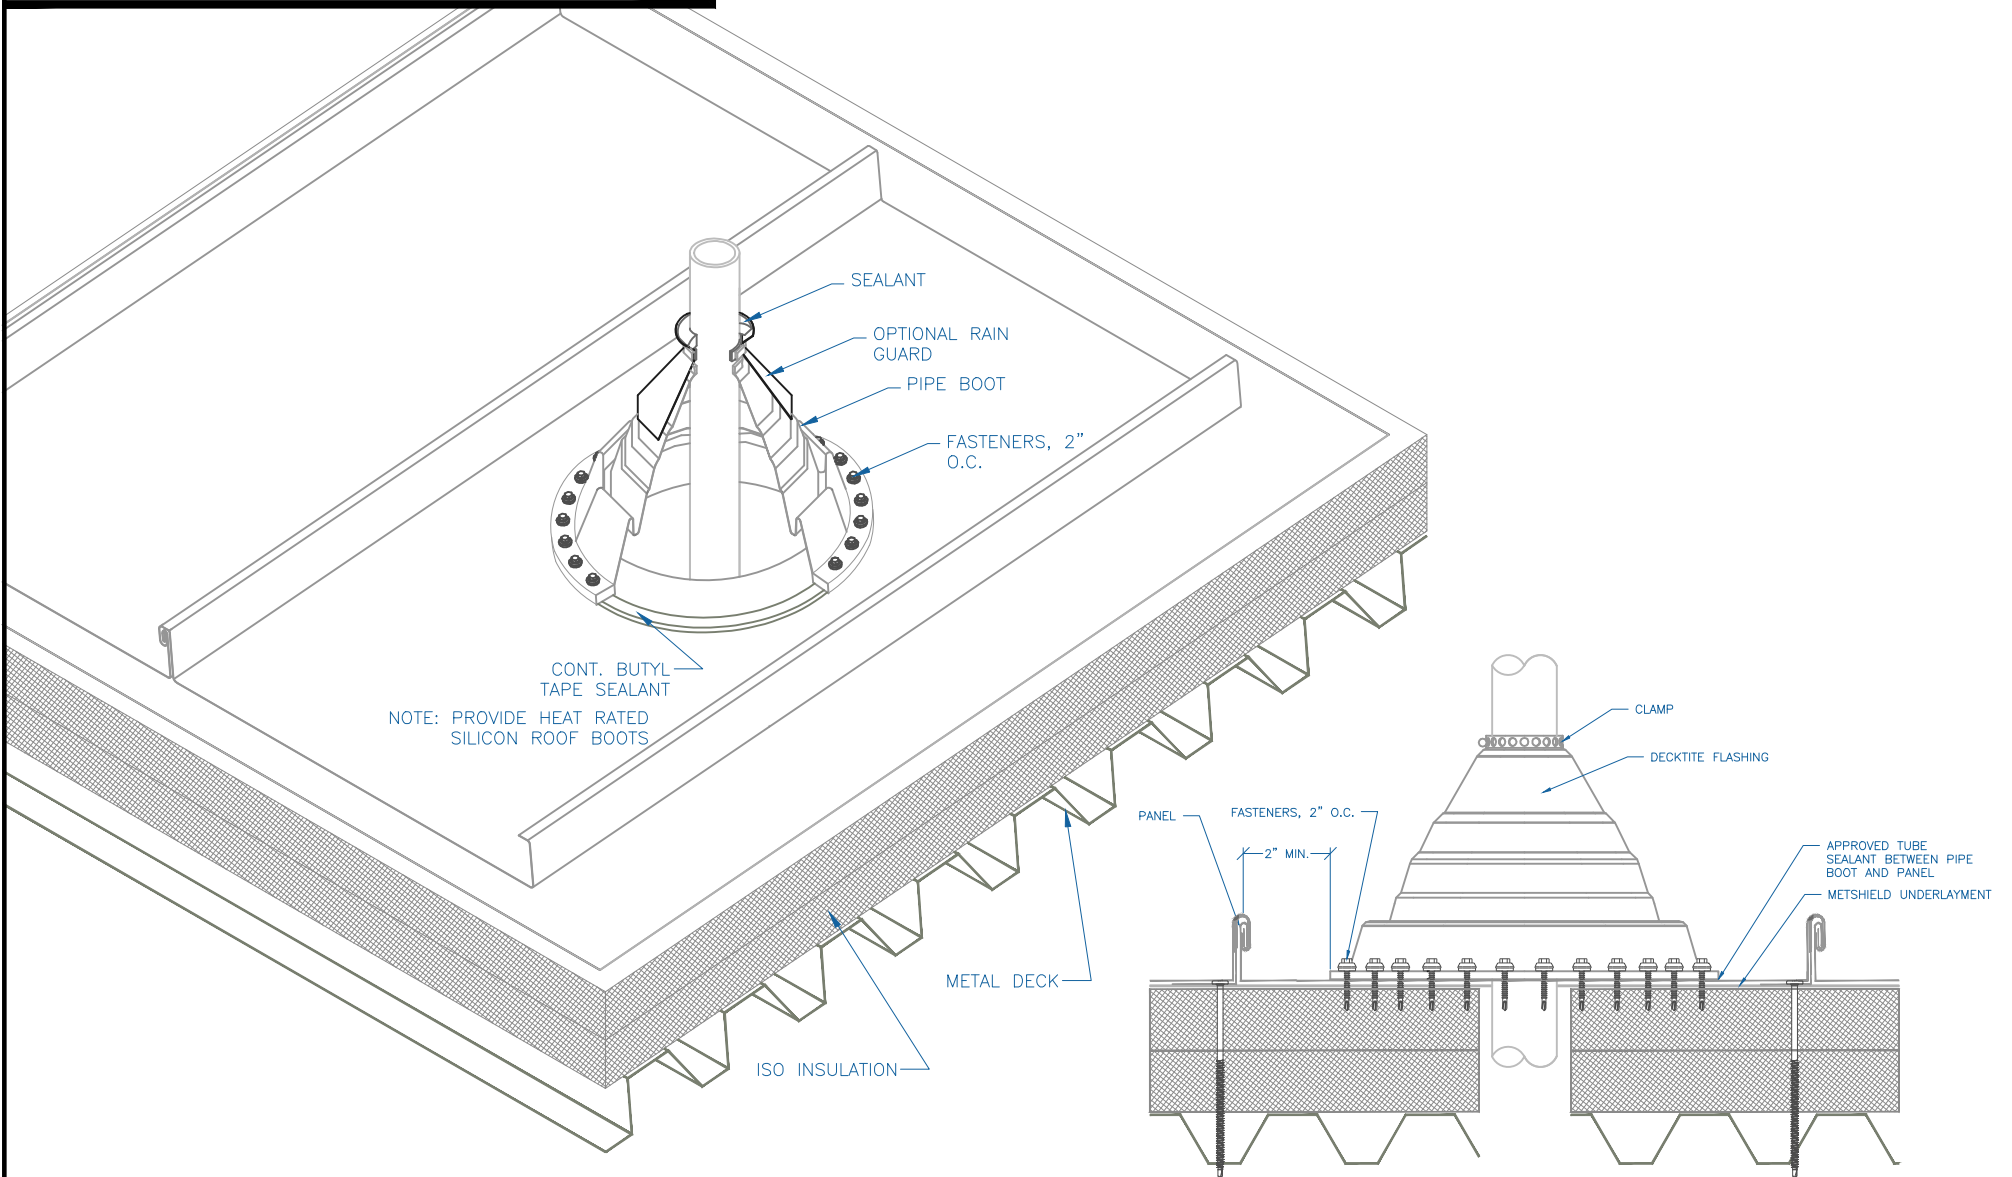

DMC 150SS - ISO w/ METAL DECK

PIPE FLASHING DETAIL

SCALE: NTS