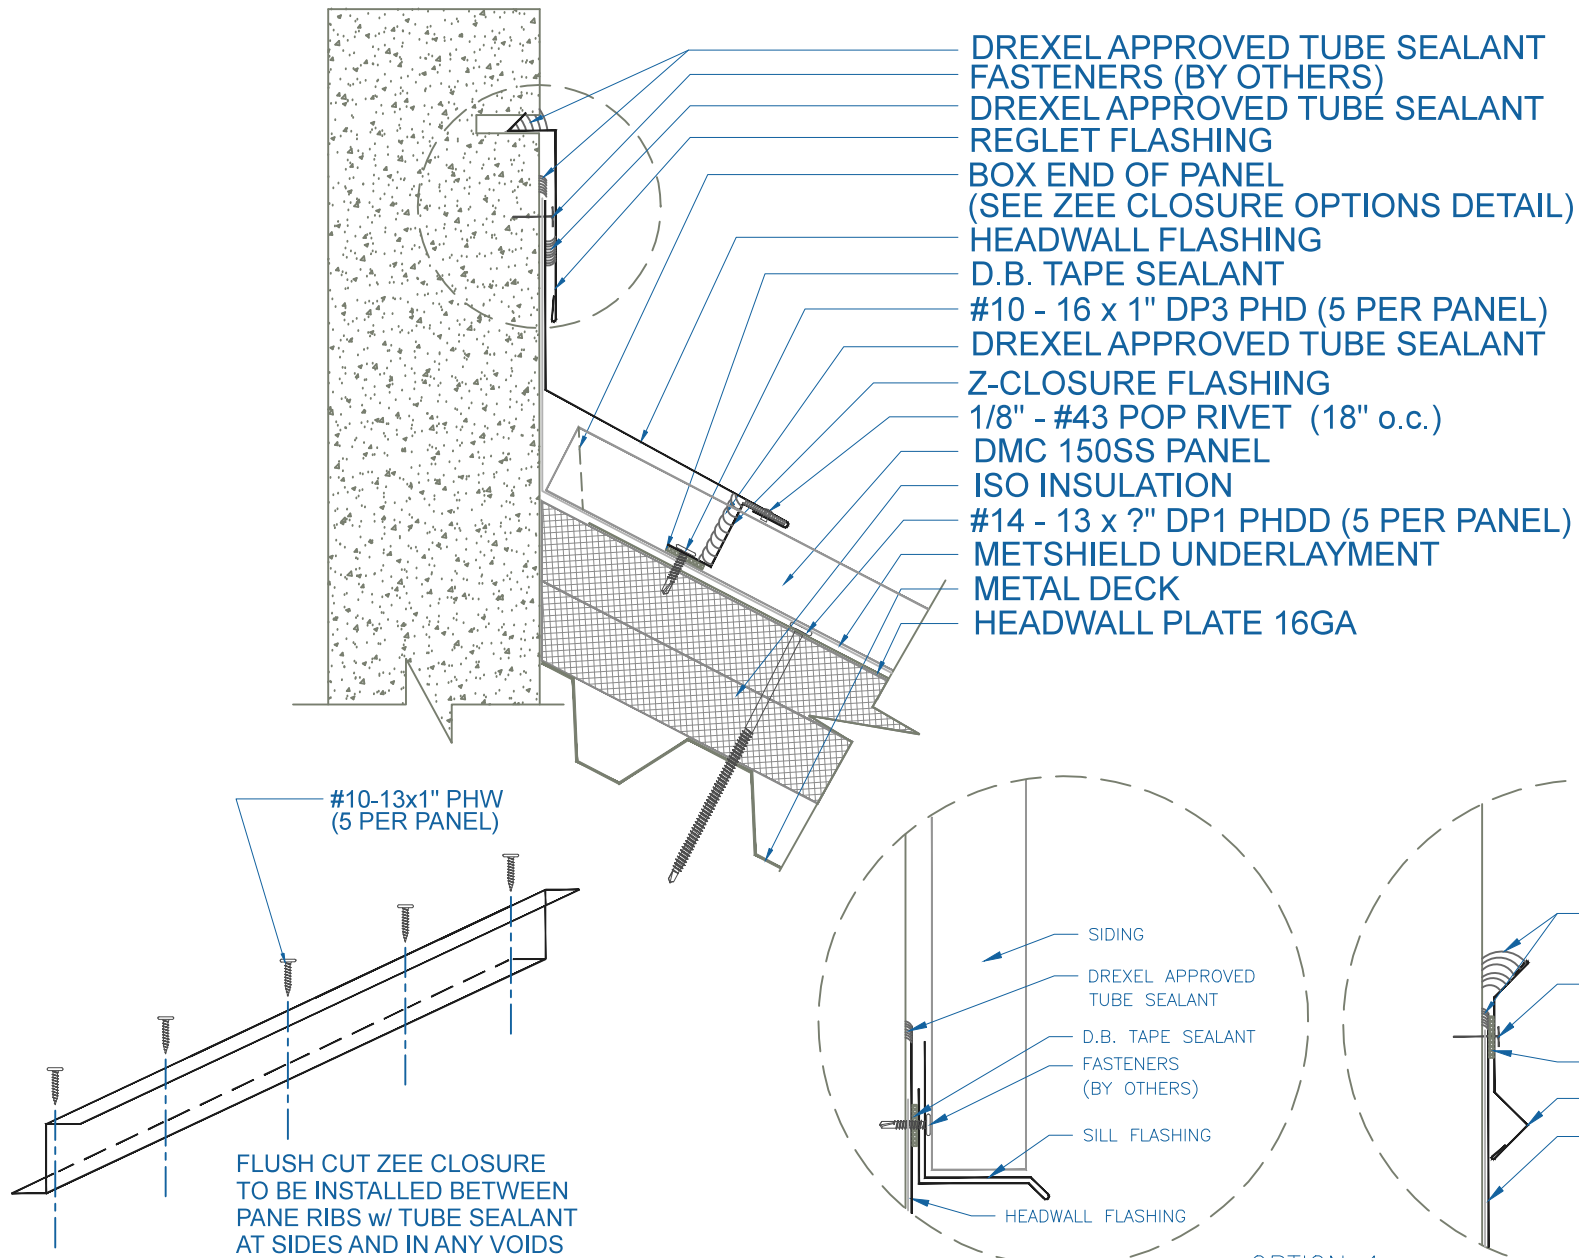

# DMC 150SS - ISO w/ METAL DECK

OPTION 1

OPTION 2

EFFECTIVE DATE: 06-04-2013  
 SUBJECT TO CHANGE WITHOUT NOTICE

## HEADWALL

SCALE: 3" = 1'-0"