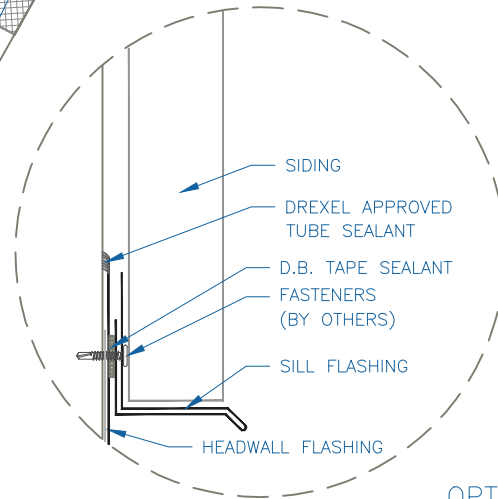

# DMC 150SS - ISO w/ METAL DECK

OPTION 1

OPTION 2

EFFECTIVE DATE: 06-04-2013  
 SUBJECT TO CHANGE WITHOUT NOTICE

## HEADWALL

SCALE: 3" = 1'-0"