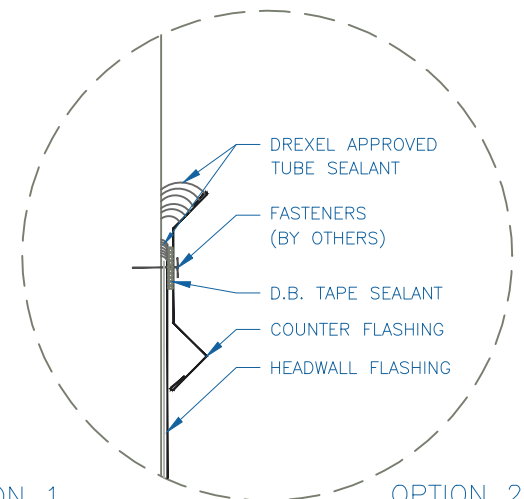

# DMC 150SS - ISO w/ METAL DECK

OPTION 1

OPTION 2

EFFECTIVE DATE: 06-04-2013  
 SUBJECT TO CHANGE WITHOUT NOTICE

## HEADWALL

SCALE: 3" = 1'-0"