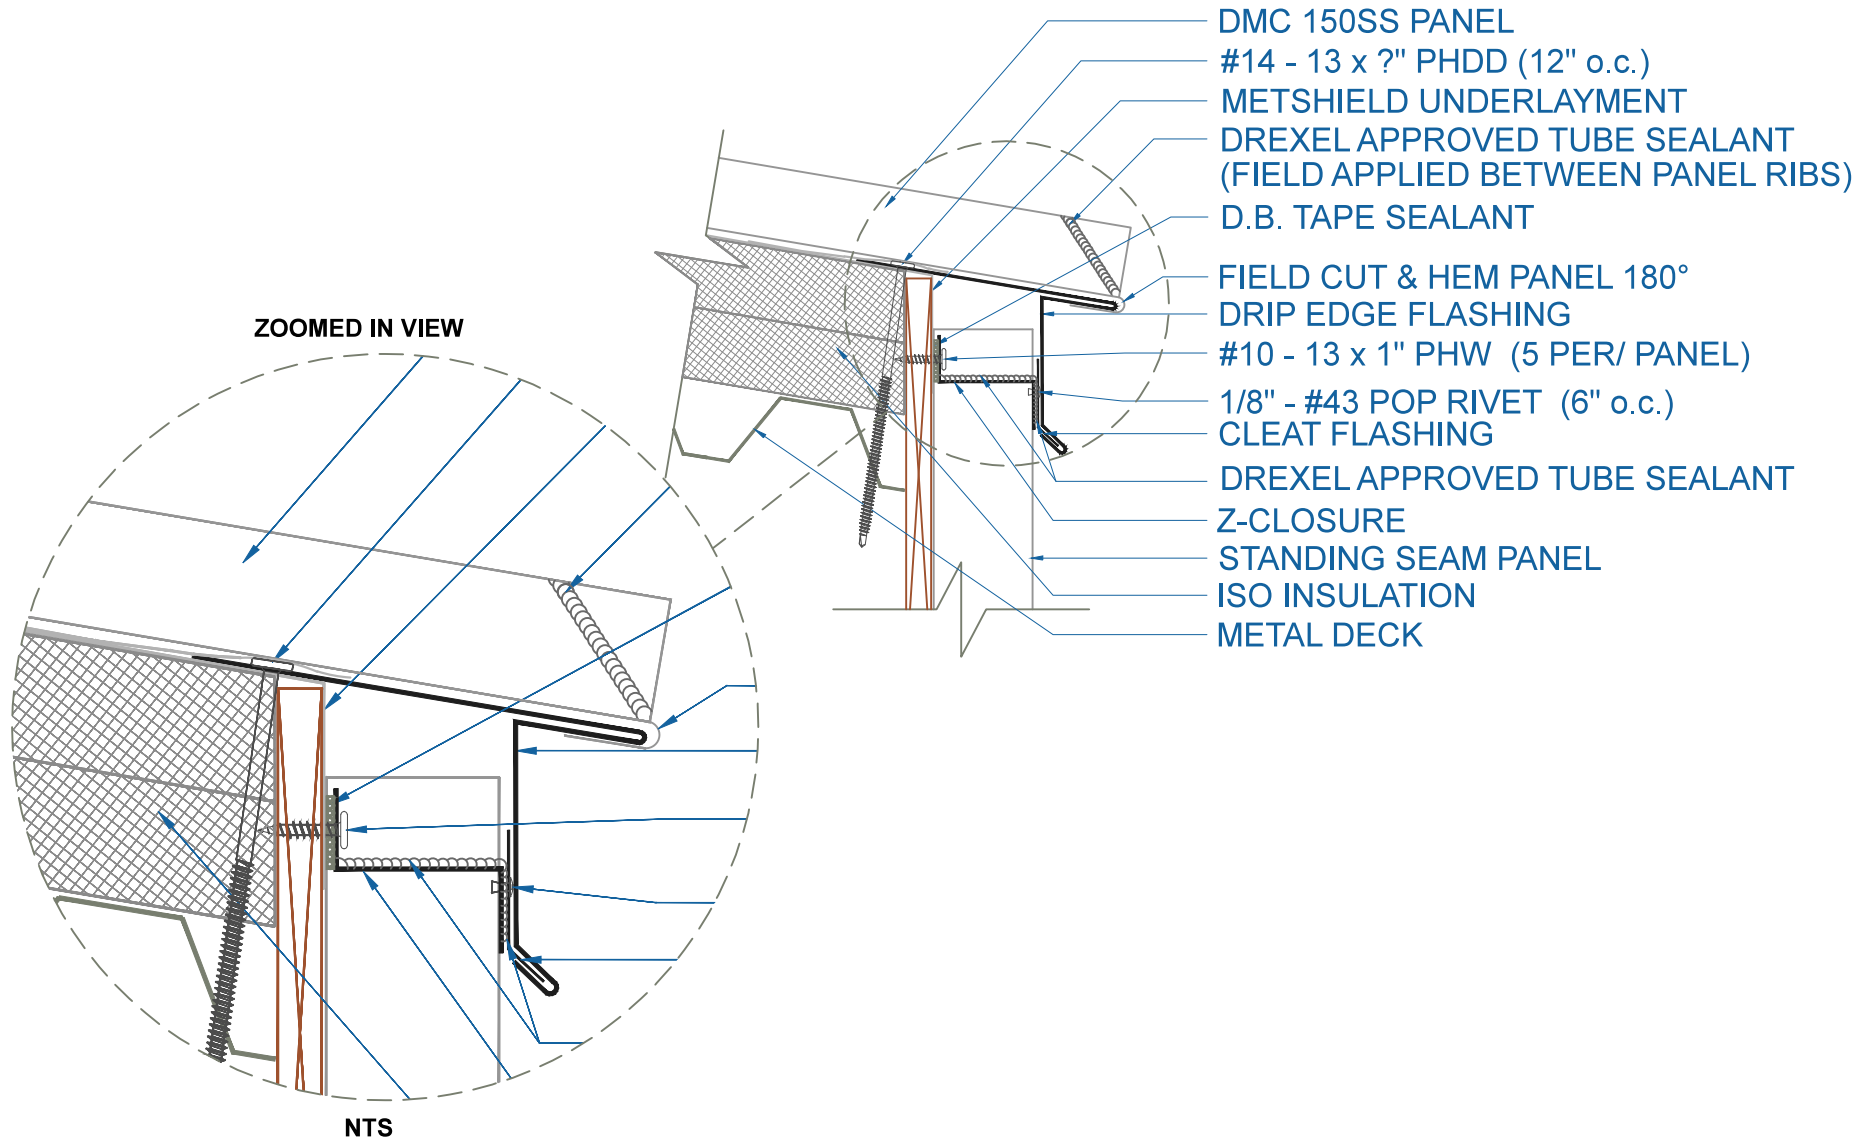

# DMC 150SS - ISO w/ METAL DECK

## DRIP EDGE w/STANDING SEAM PANEL

EFFECTIVE DATE: 05-28-2013  
SUBJECT TO CHANGE WITHOUT NOTICE

SCALE: 3" = 1'-0"