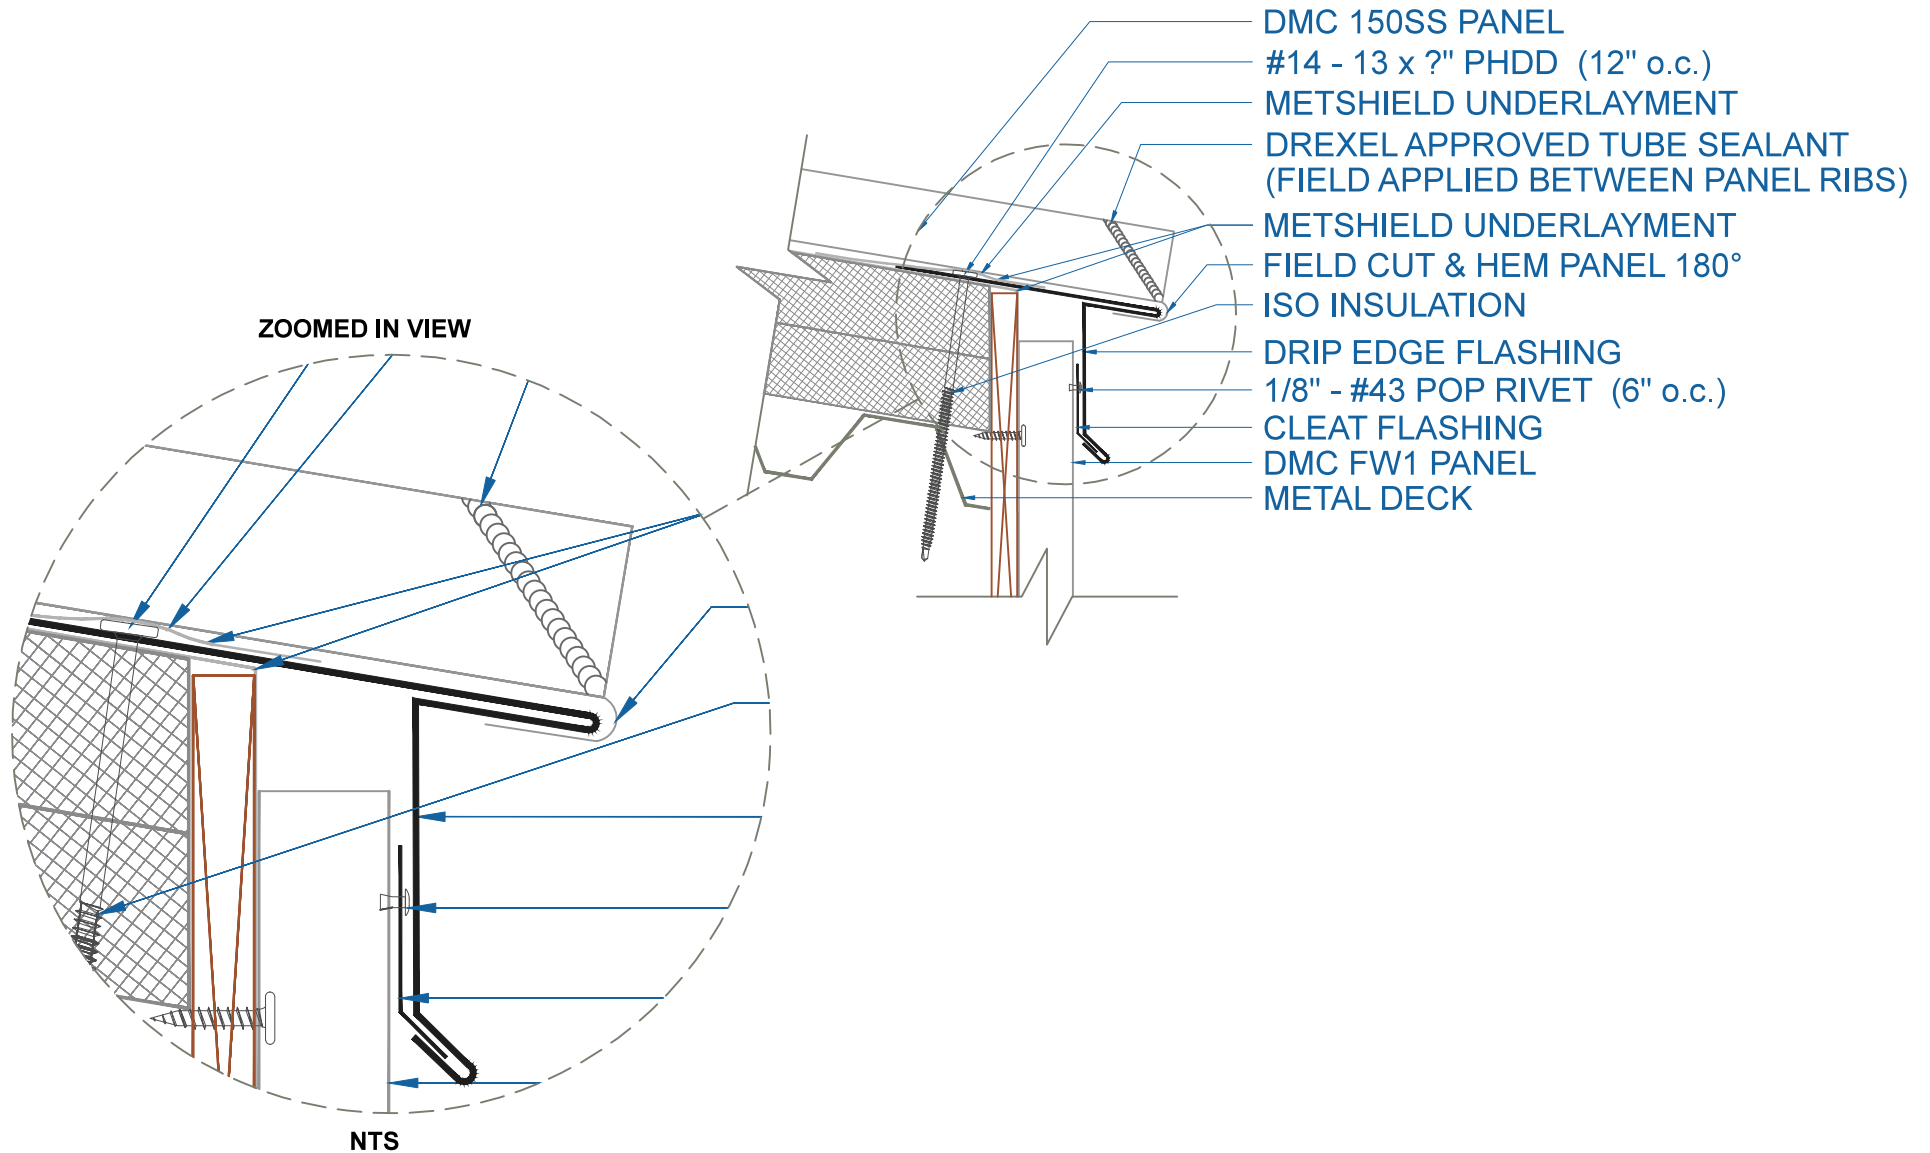

DMC 150SS - ISO w/ METAL DECK

DRIP EDGE w/ FLUSH PANEL

SCALE: 3" = 1'-0"

EFFECTIVE DATE: 05-28-2013
SUBJECT TO CHANGE WITHOUT NOTICE