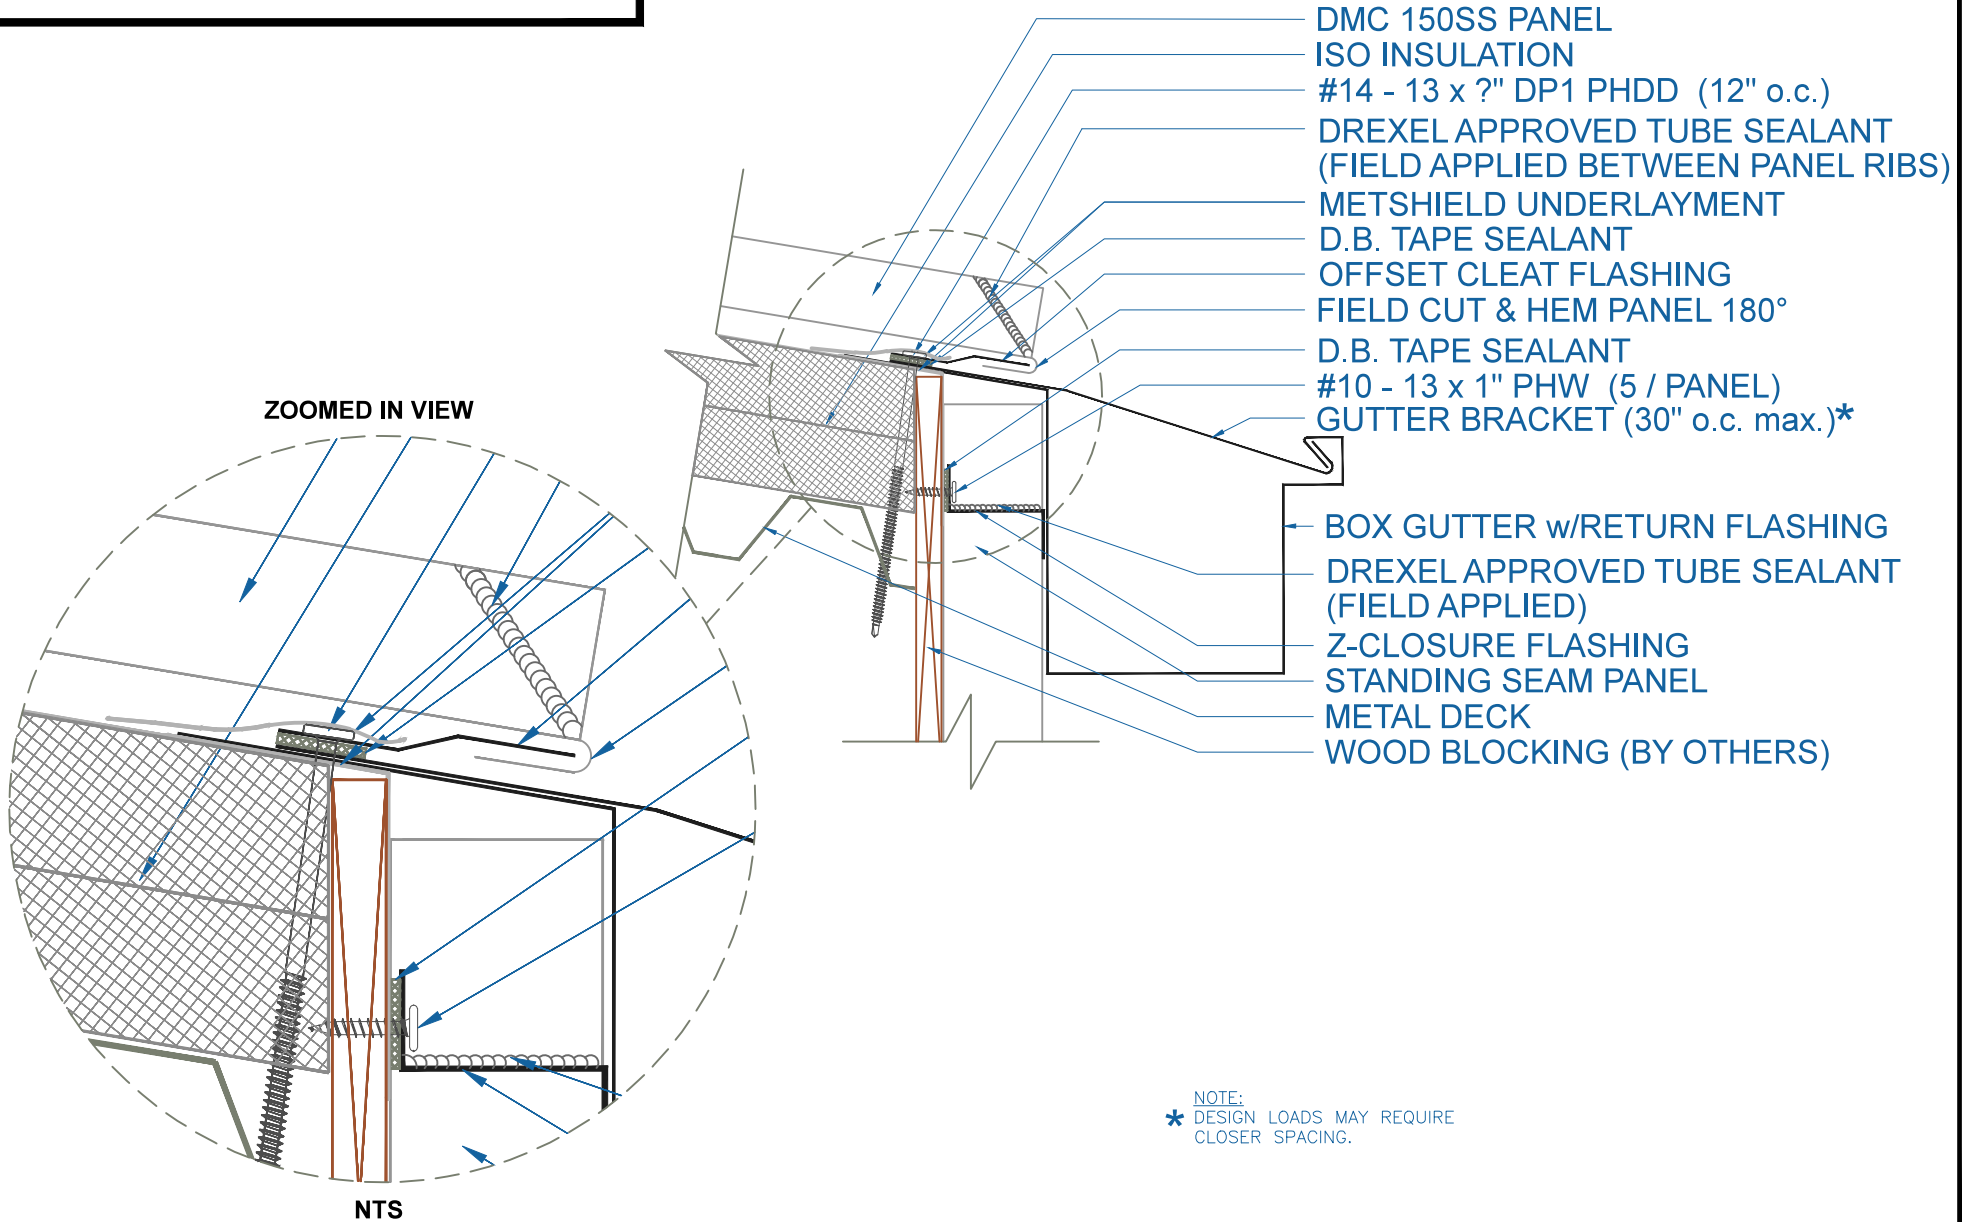

DMC 150SS - ISO w/ METAL DECK

**BOX GUTTER w/RETURN
w/STANDING SEAM
PANEL**

SCALE: 3" = 1'-0"

EFFECTIVE DATE: 05-24-2013
SUBJECT TO CHANGE WITHOUT NOTICE