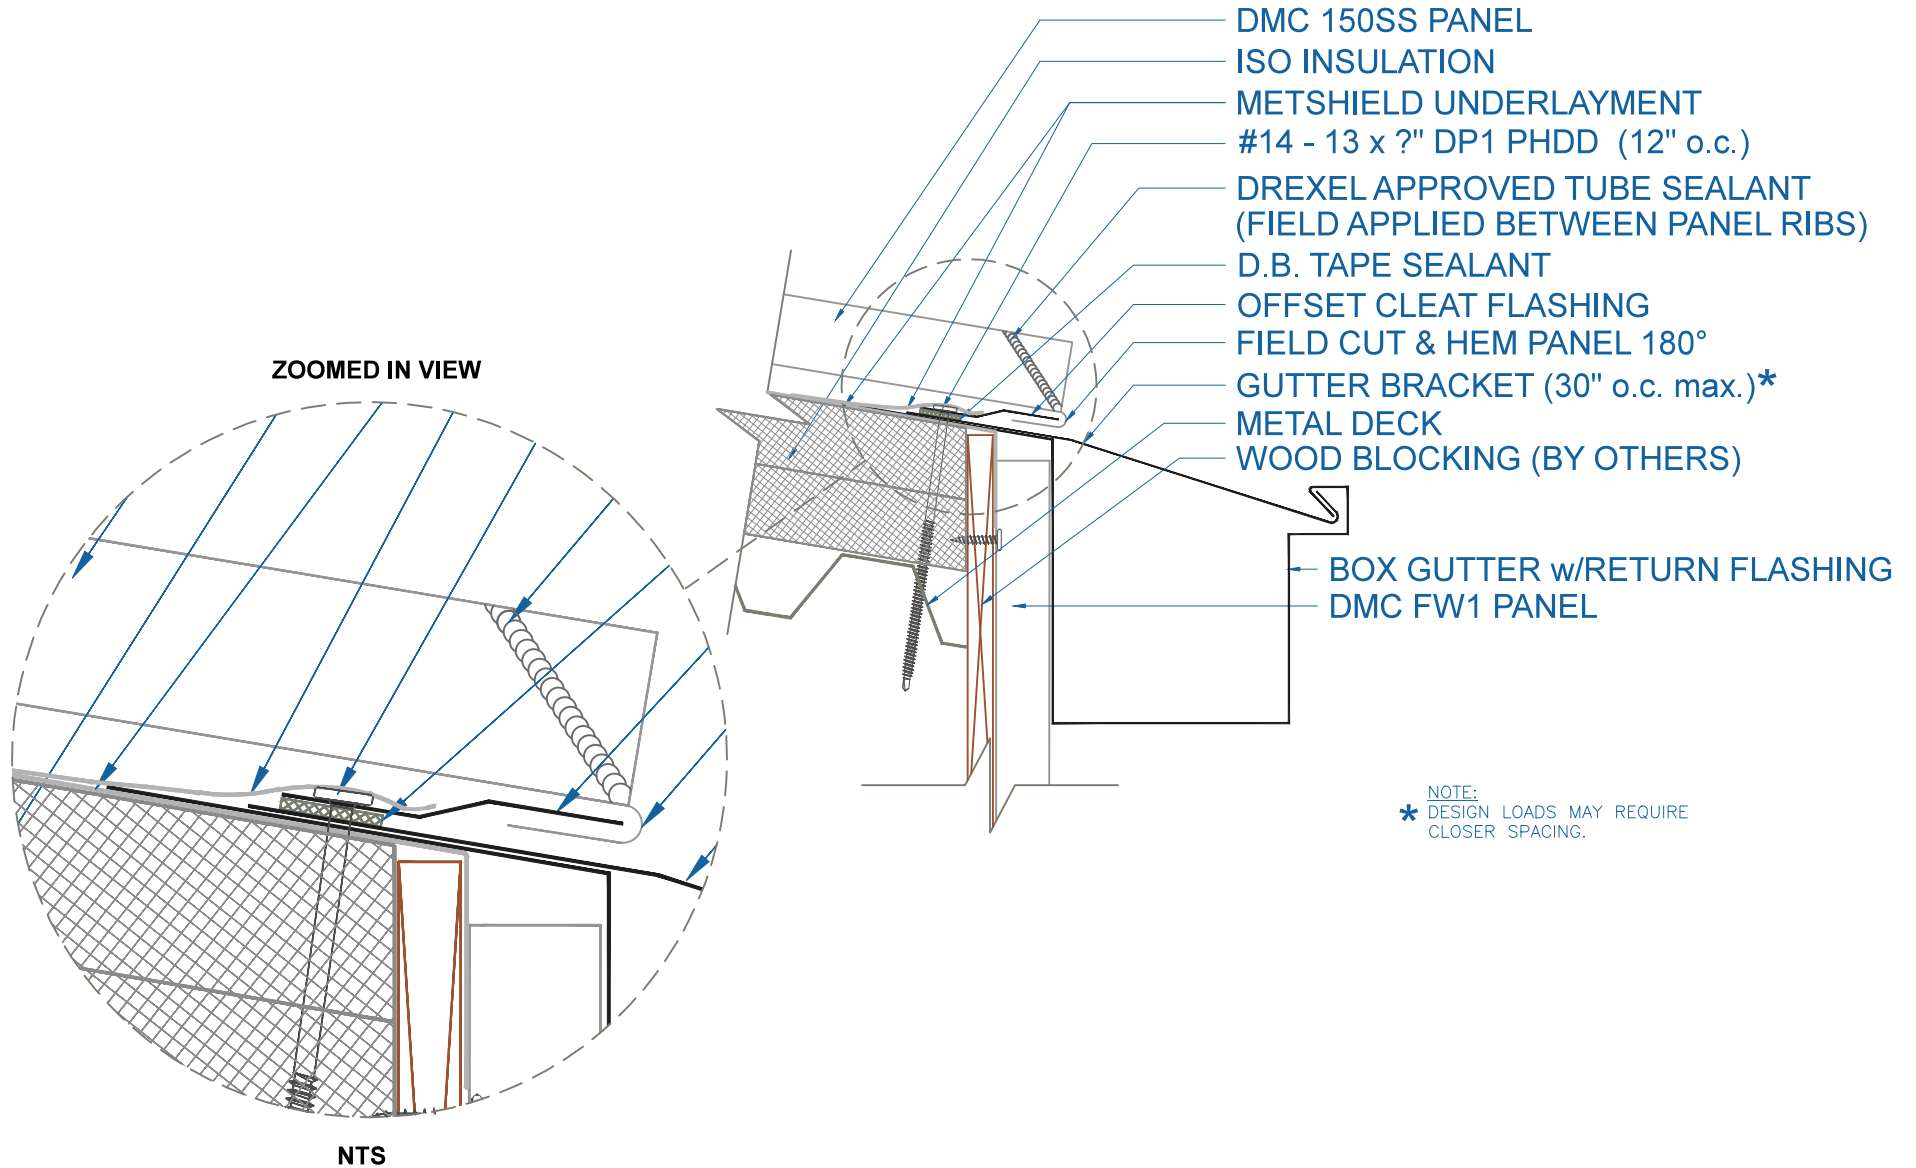

DMC 150SS - ISO w/ METAL DECK

BOX GUTTER - w/RETURN w/FLUSH PANEL

EFFECTIVE DATE: 05-24-2013
SUBJECT TO CHANGE WITHOUT NOTICE

SCALE: 3" = 1'-0"