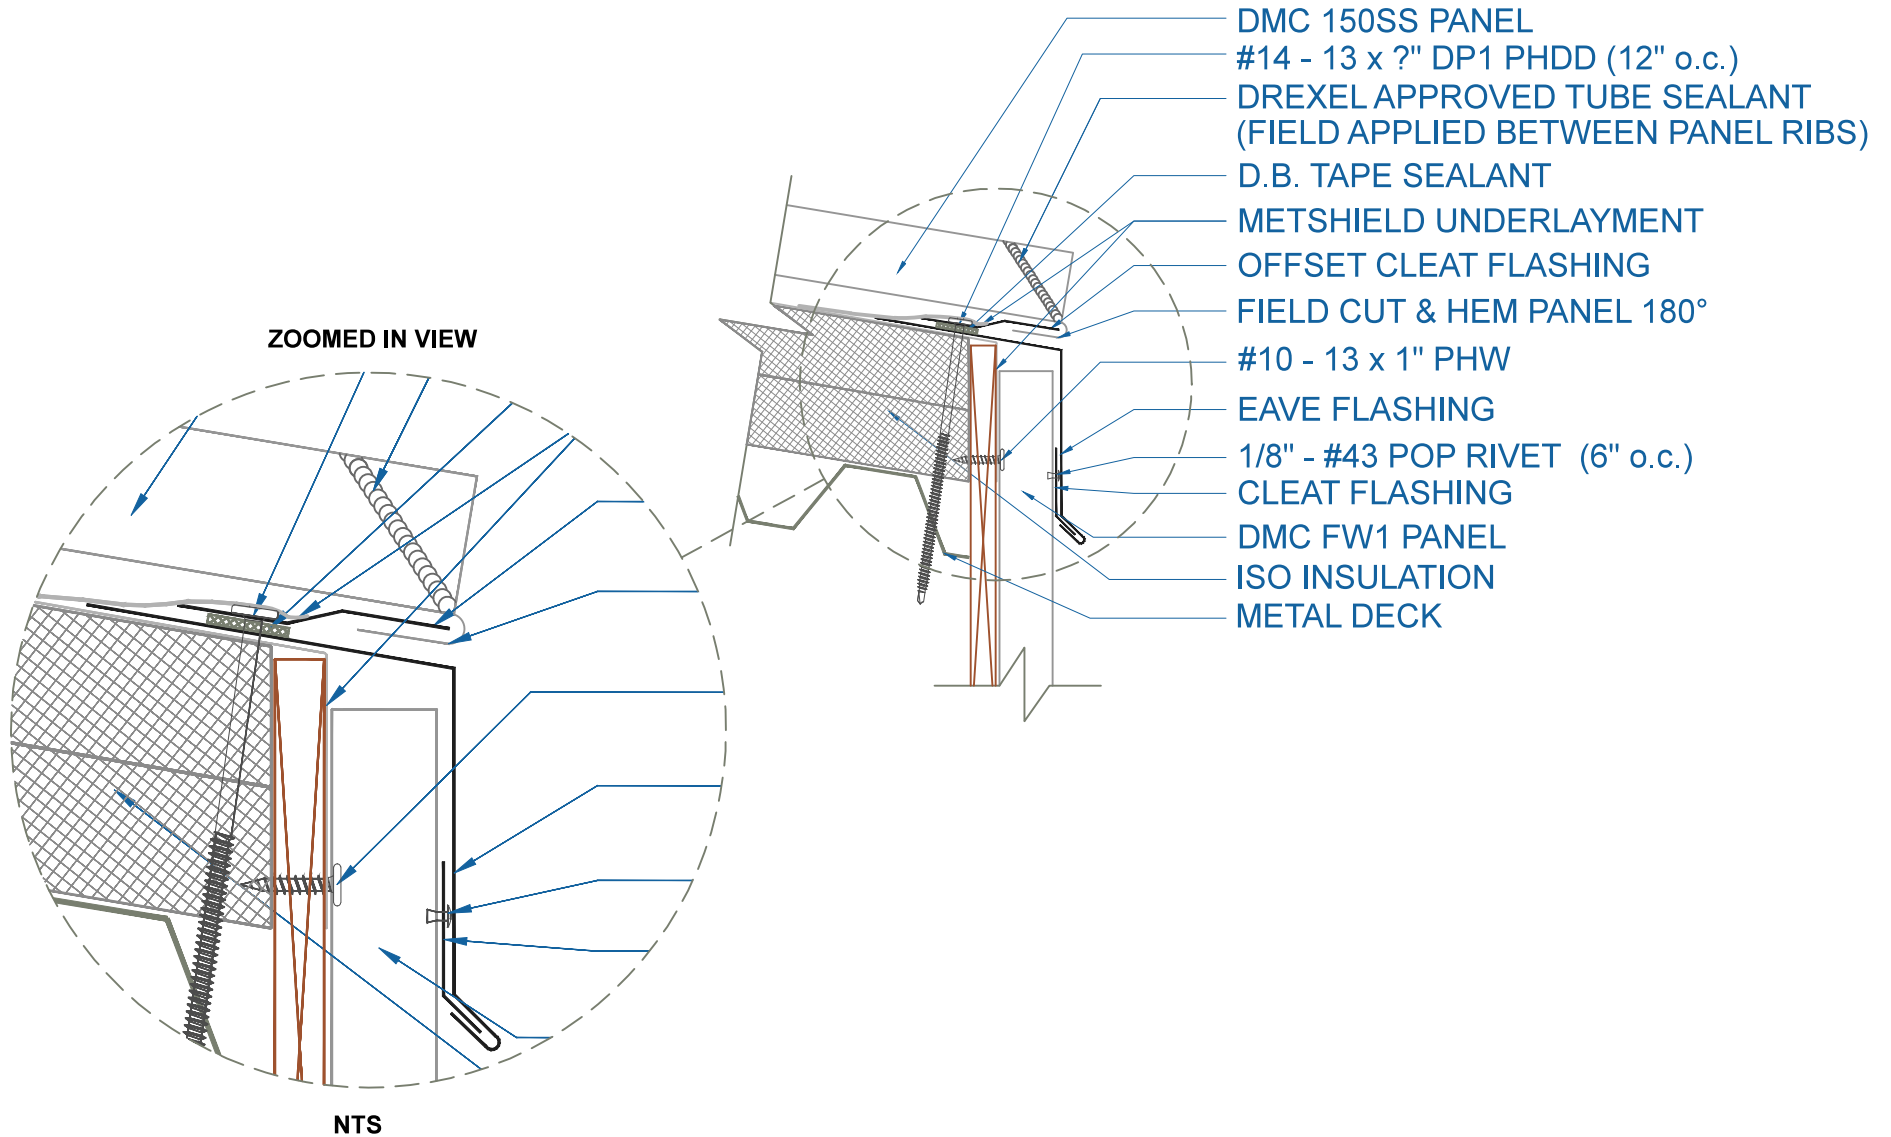

DMC 150SS - ISO w/ METAL DECK

EFFECTIVE DATE: 05-28-2013
SUBJECT TO CHANGE WITHOUT NOTICE

EAVE w/FLUSH PANEL

SCALE: 3" = 1'-0"