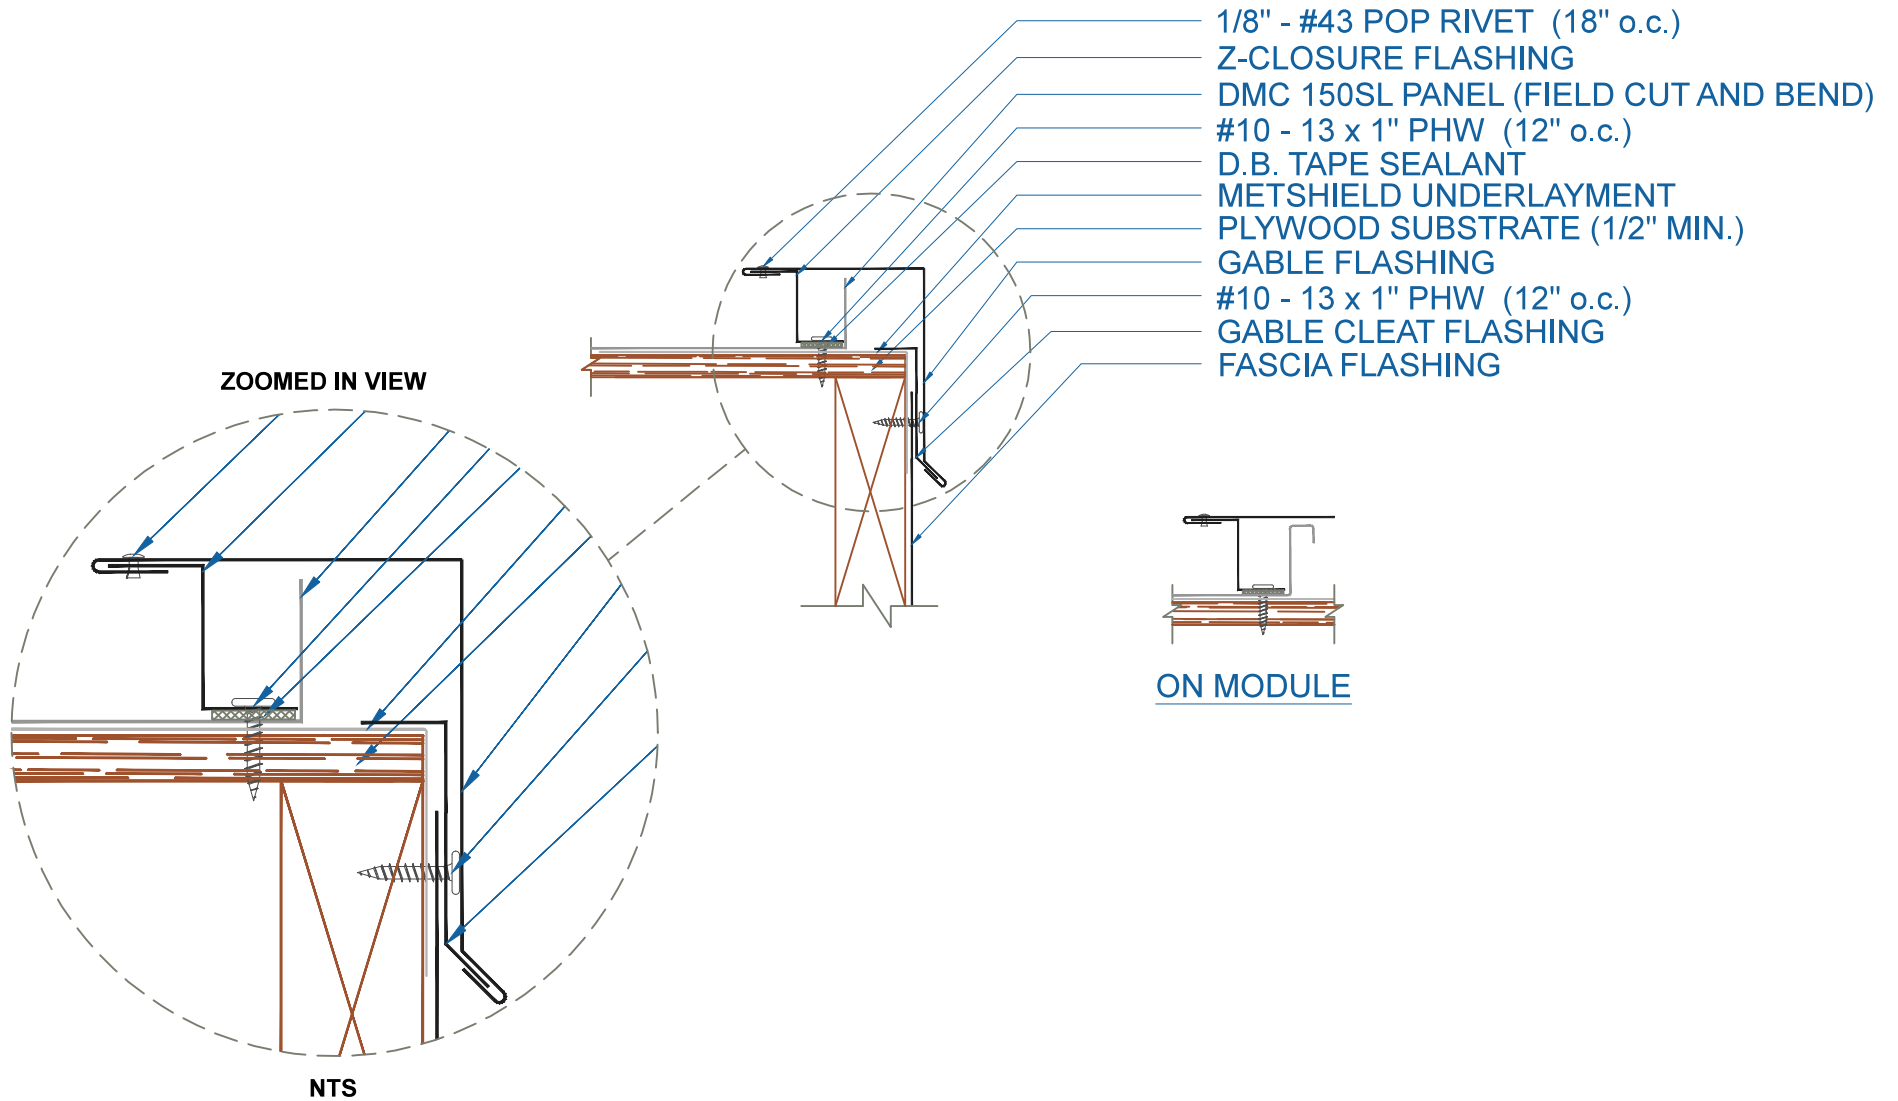

# DMC 150SL - PLYWOOD

EFFECTIVE DATE: 02-01-13  
 SUBJECT TO CHANGE WITHOUT NOTICE

**GABLE**  
 SCALE: 3" = 1'-0"

**Drexel Metals**  
 Roofing Systems + Custom Fabrication