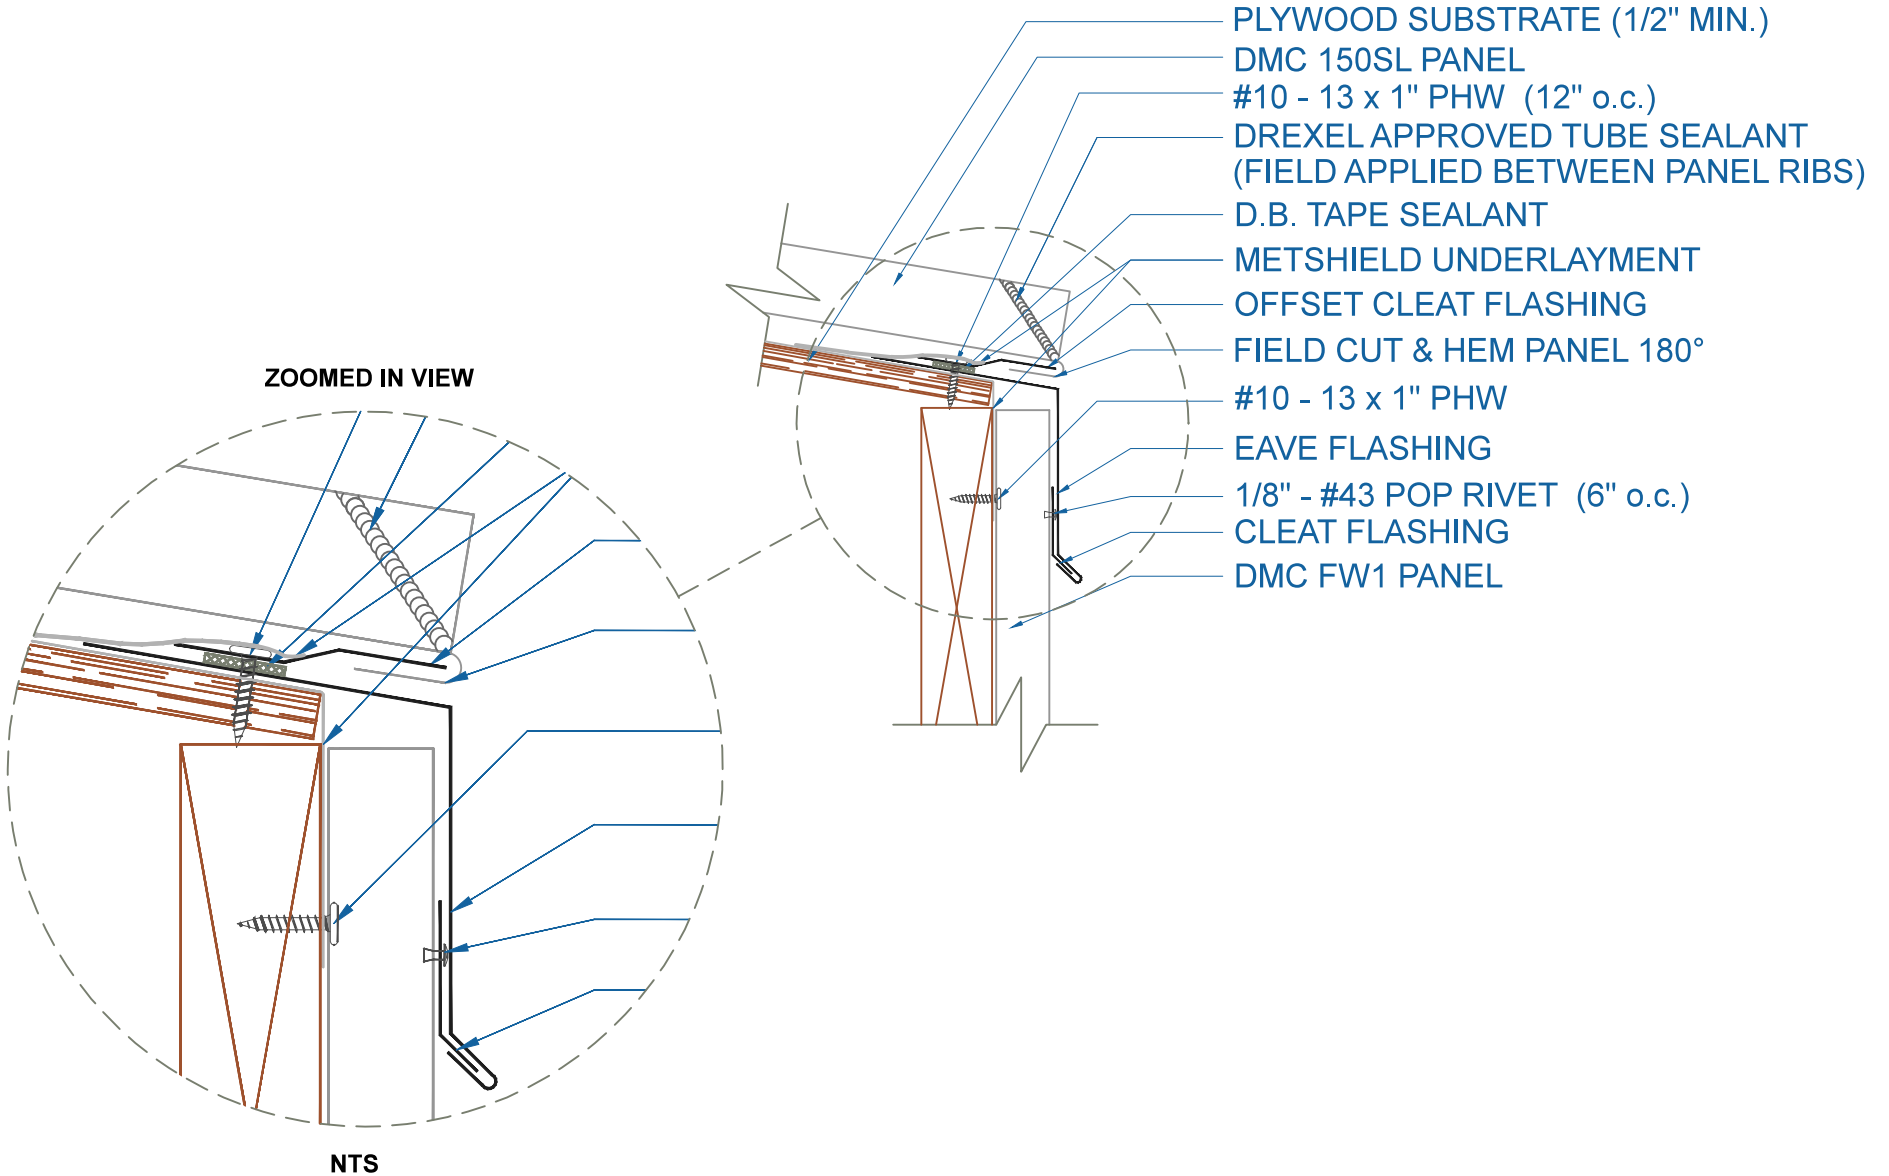

DMC 150SL - PLYWOOD

EAVE w/FLUSH PANEL

SCALE: 3" = 1'-0"