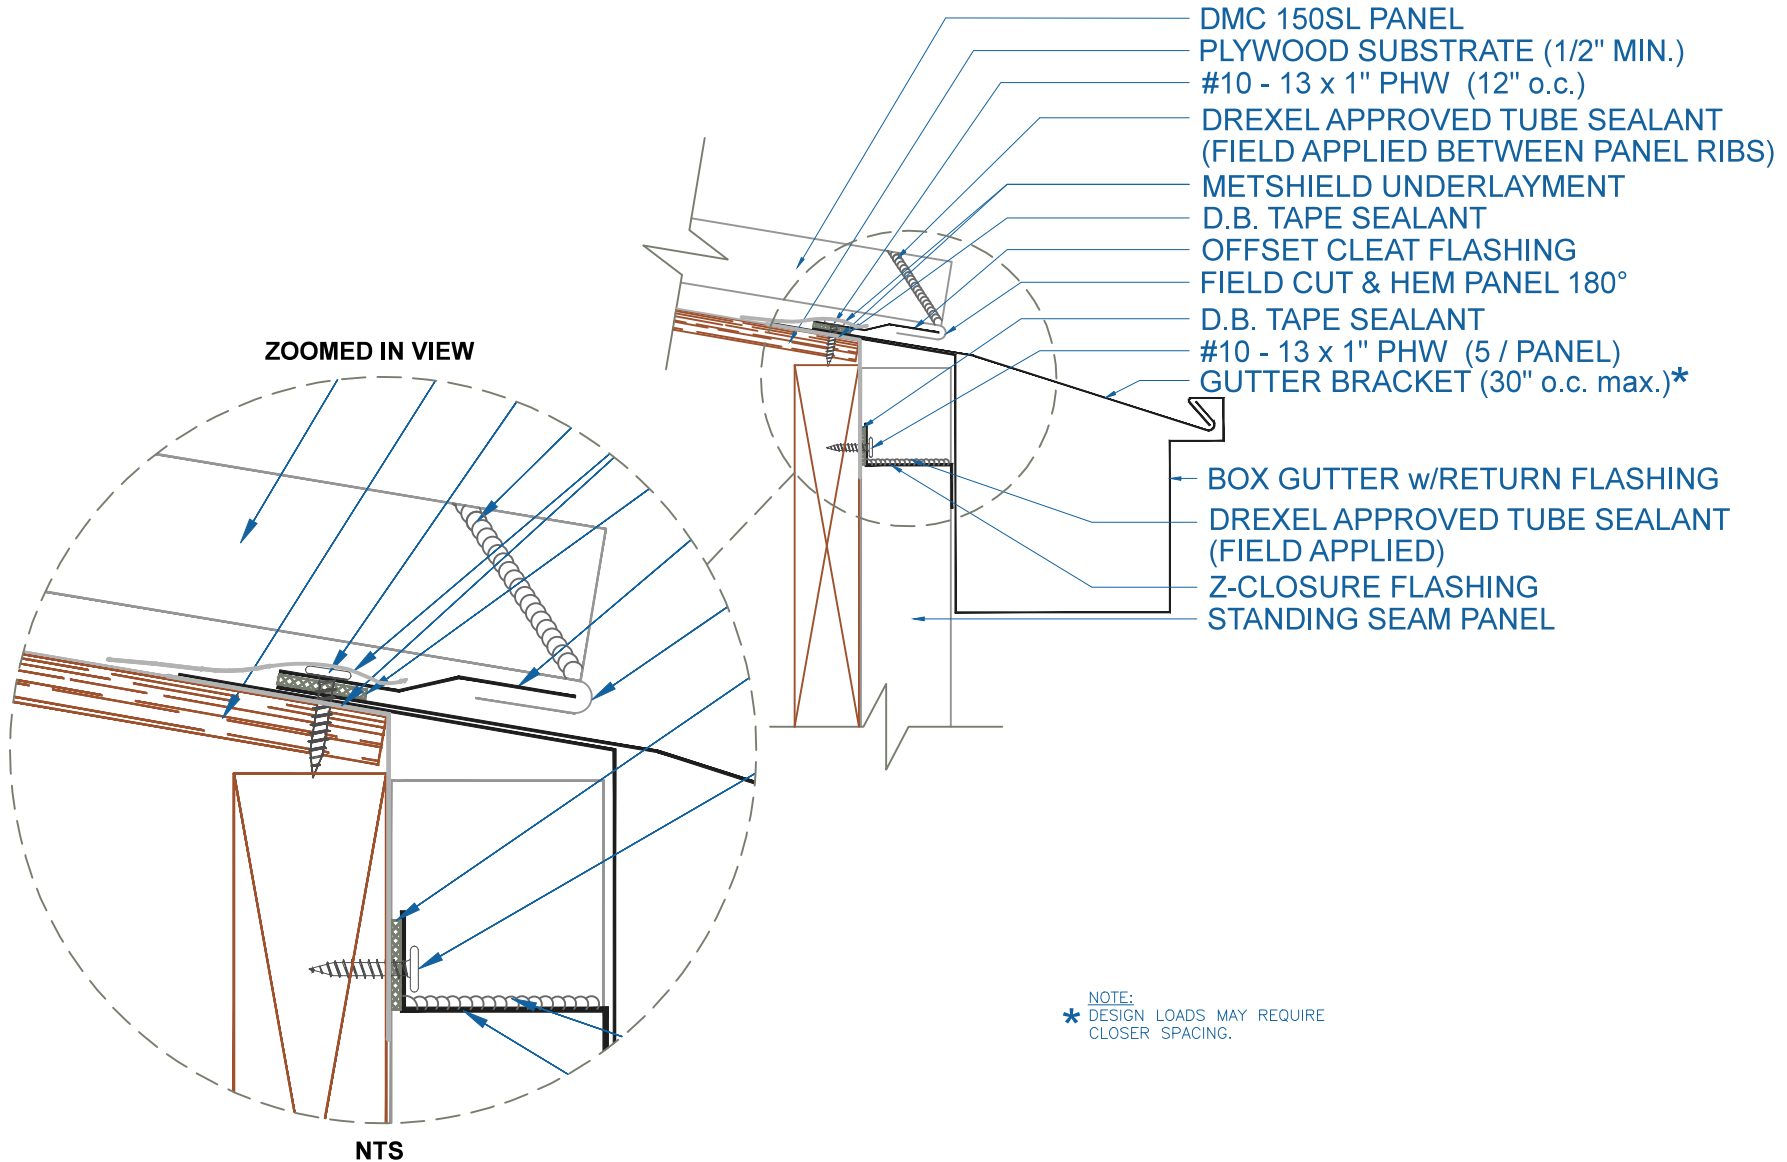

DMC 150SL - PLYWOOD

BOX GUTTER w/RETURN w/STANDING SEAM PANEL

SCALE: 3" = 1'-0"

EFFECTIVE DATE: 01-25-13
SUBJECT TO CHANGE WITHOUT NOTICE