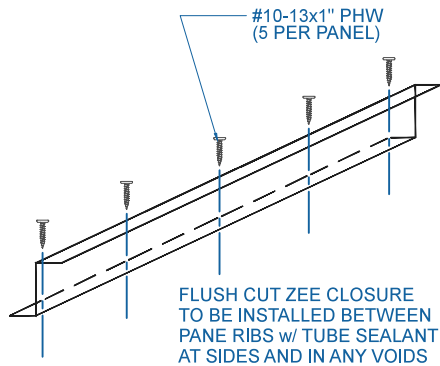

# DMC 150SL - PLYWOOD

NOTE:  
 1.) NET FREE AREA = 6.16 SQ IN/FT

## VENTED RIDGE / HIP

SCALE: 3" = 1'-0"