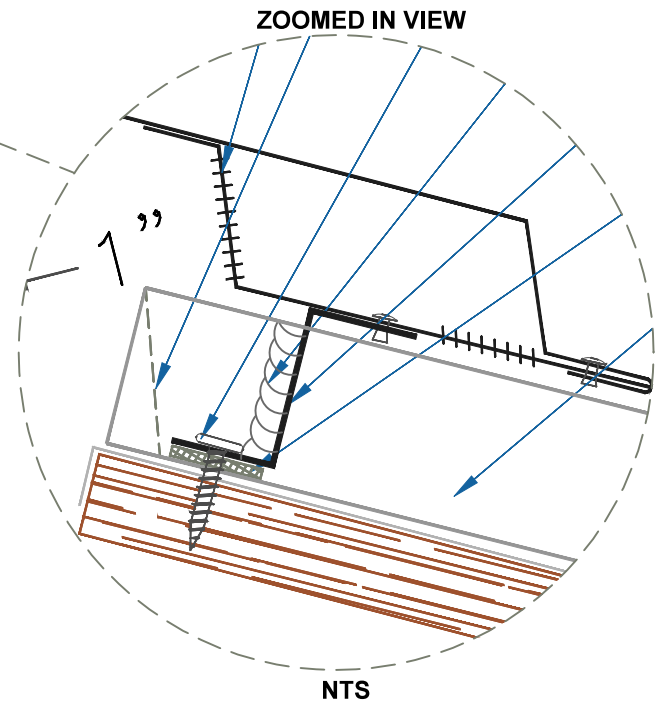

# DMC 150SL - PLYWOOD

NOTE:  
 1.) NET FREE AREA = 6.16 SQ IN/FT

## VENTED RIDGE / HIP

SCALE: 3" = 1'-0"