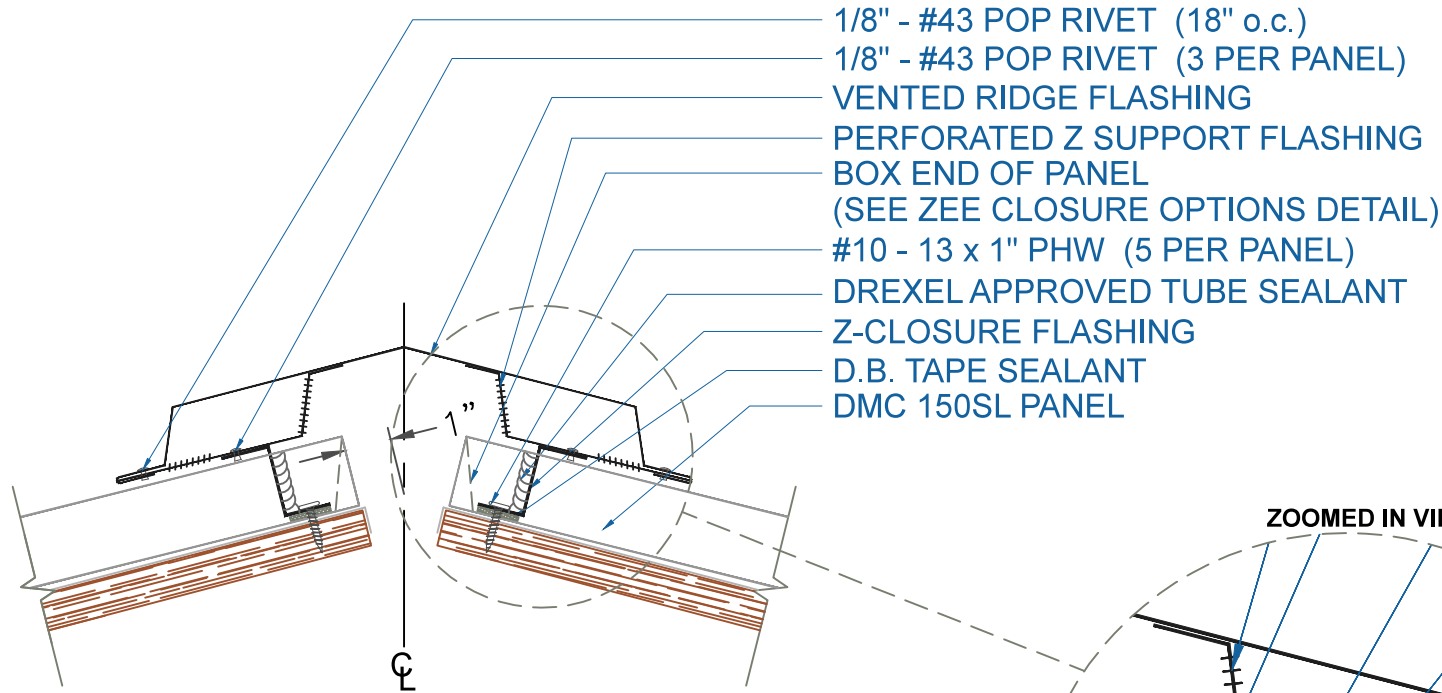

# DMC 150SL - PLYWOOD

NOTE:  
 1.) NET FREE AREA = 6.16 SQ IN/FT

## VENTED RIDGE / HIP

SCALE: 3" = 1'-0"