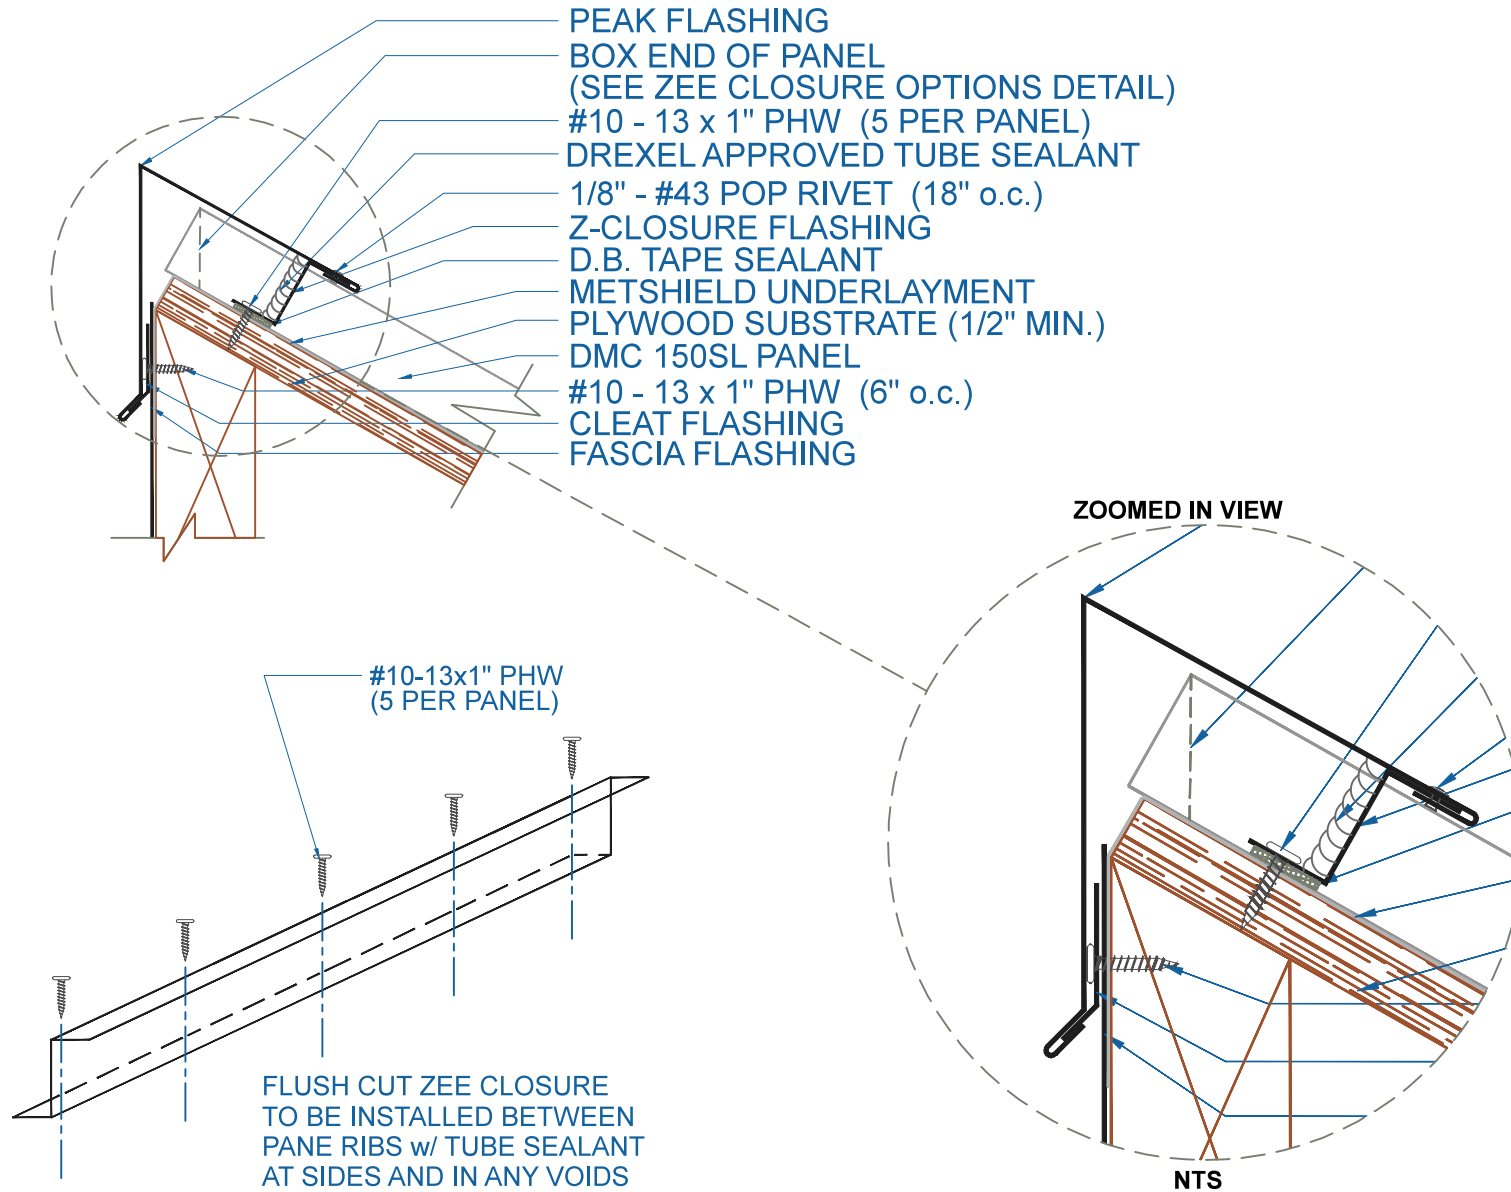

DMC 150SL - PLYWOOD

EFFECTIVE DATE: 02-01-13
 SUBJECT TO CHANGE WITHOUT NOTICE

PEAK
 SCALE: 3" = 1'-0"

DrexelMetals
 Roofing Systems + Custom Fabrication