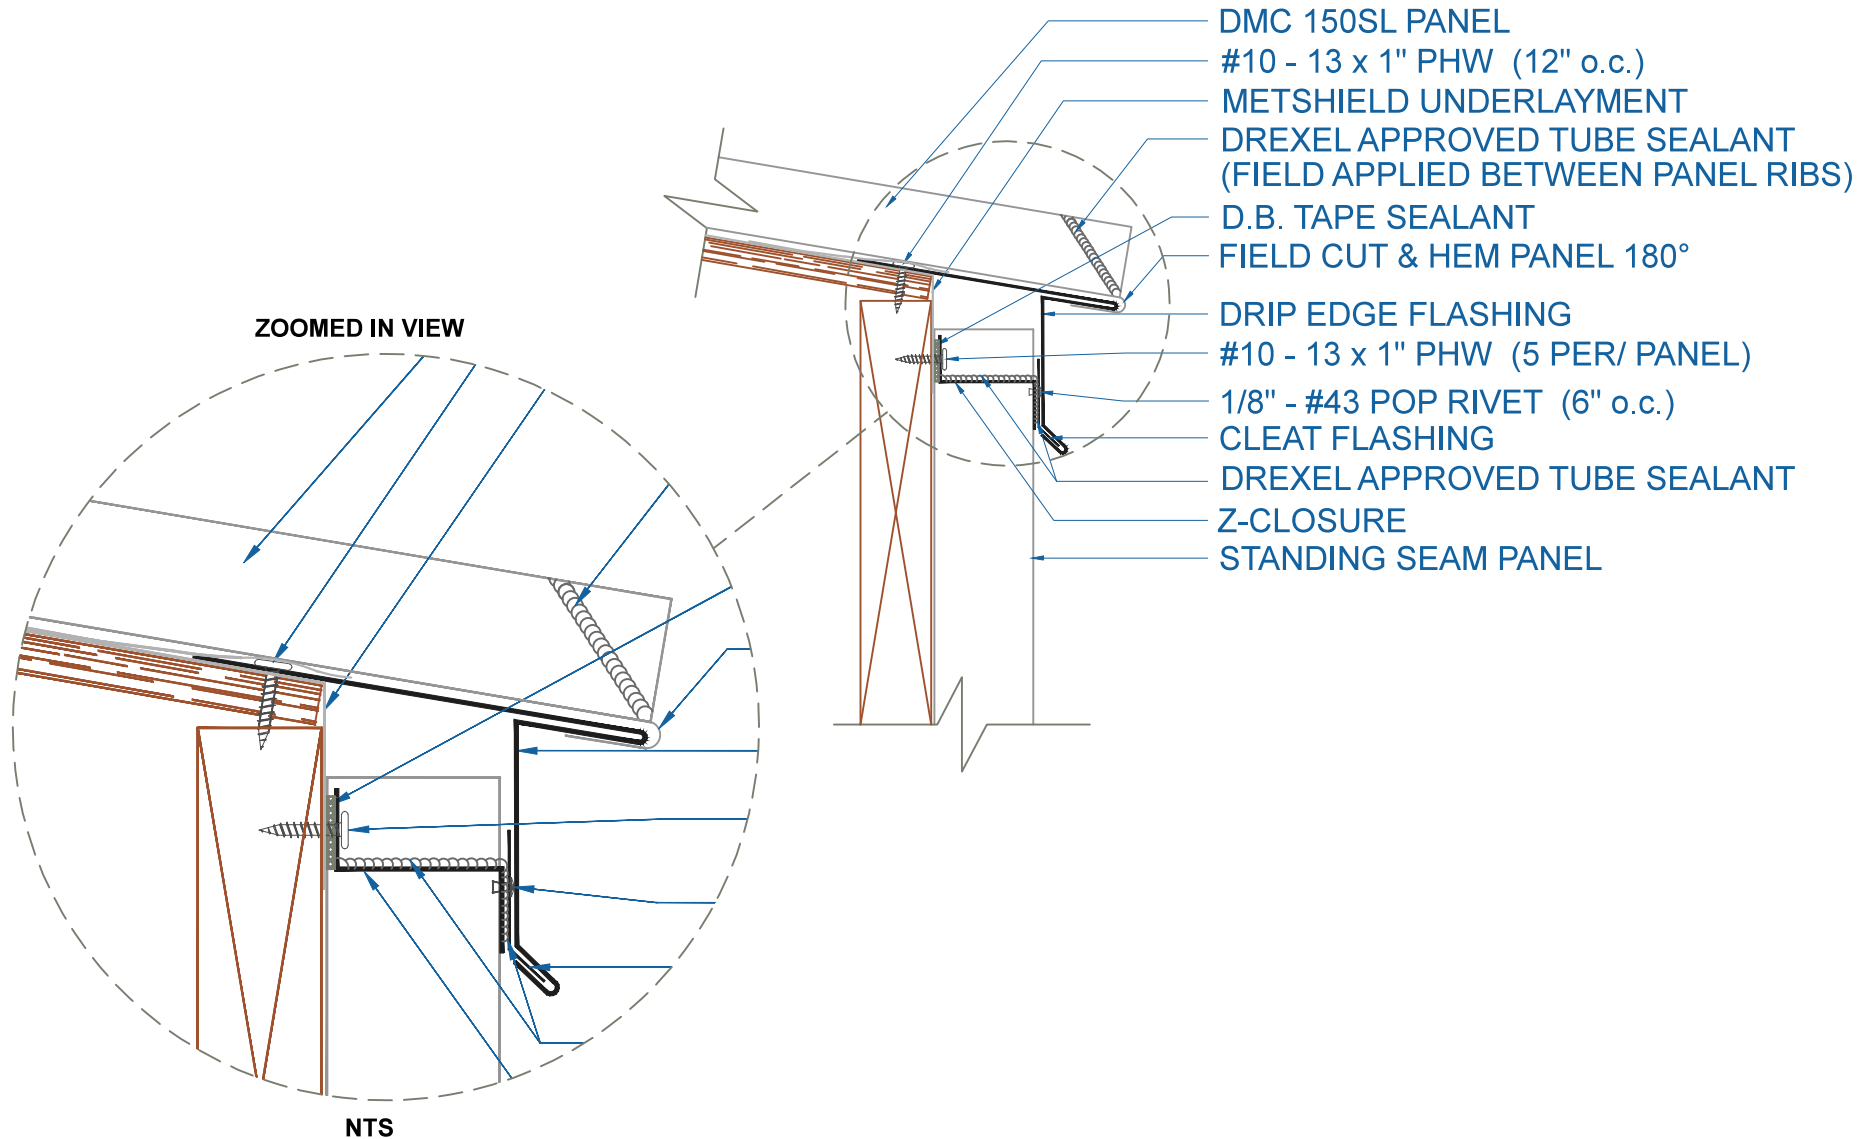

DMC 150SL - PLYWOOD

DRIP EDGE w/STANDING SEAM PANEL

EFFECTIVE DATE: 01-25-13
SUBJECT TO CHANGE WITHOUT NOTICE

SCALE: 3" = 1'-0"