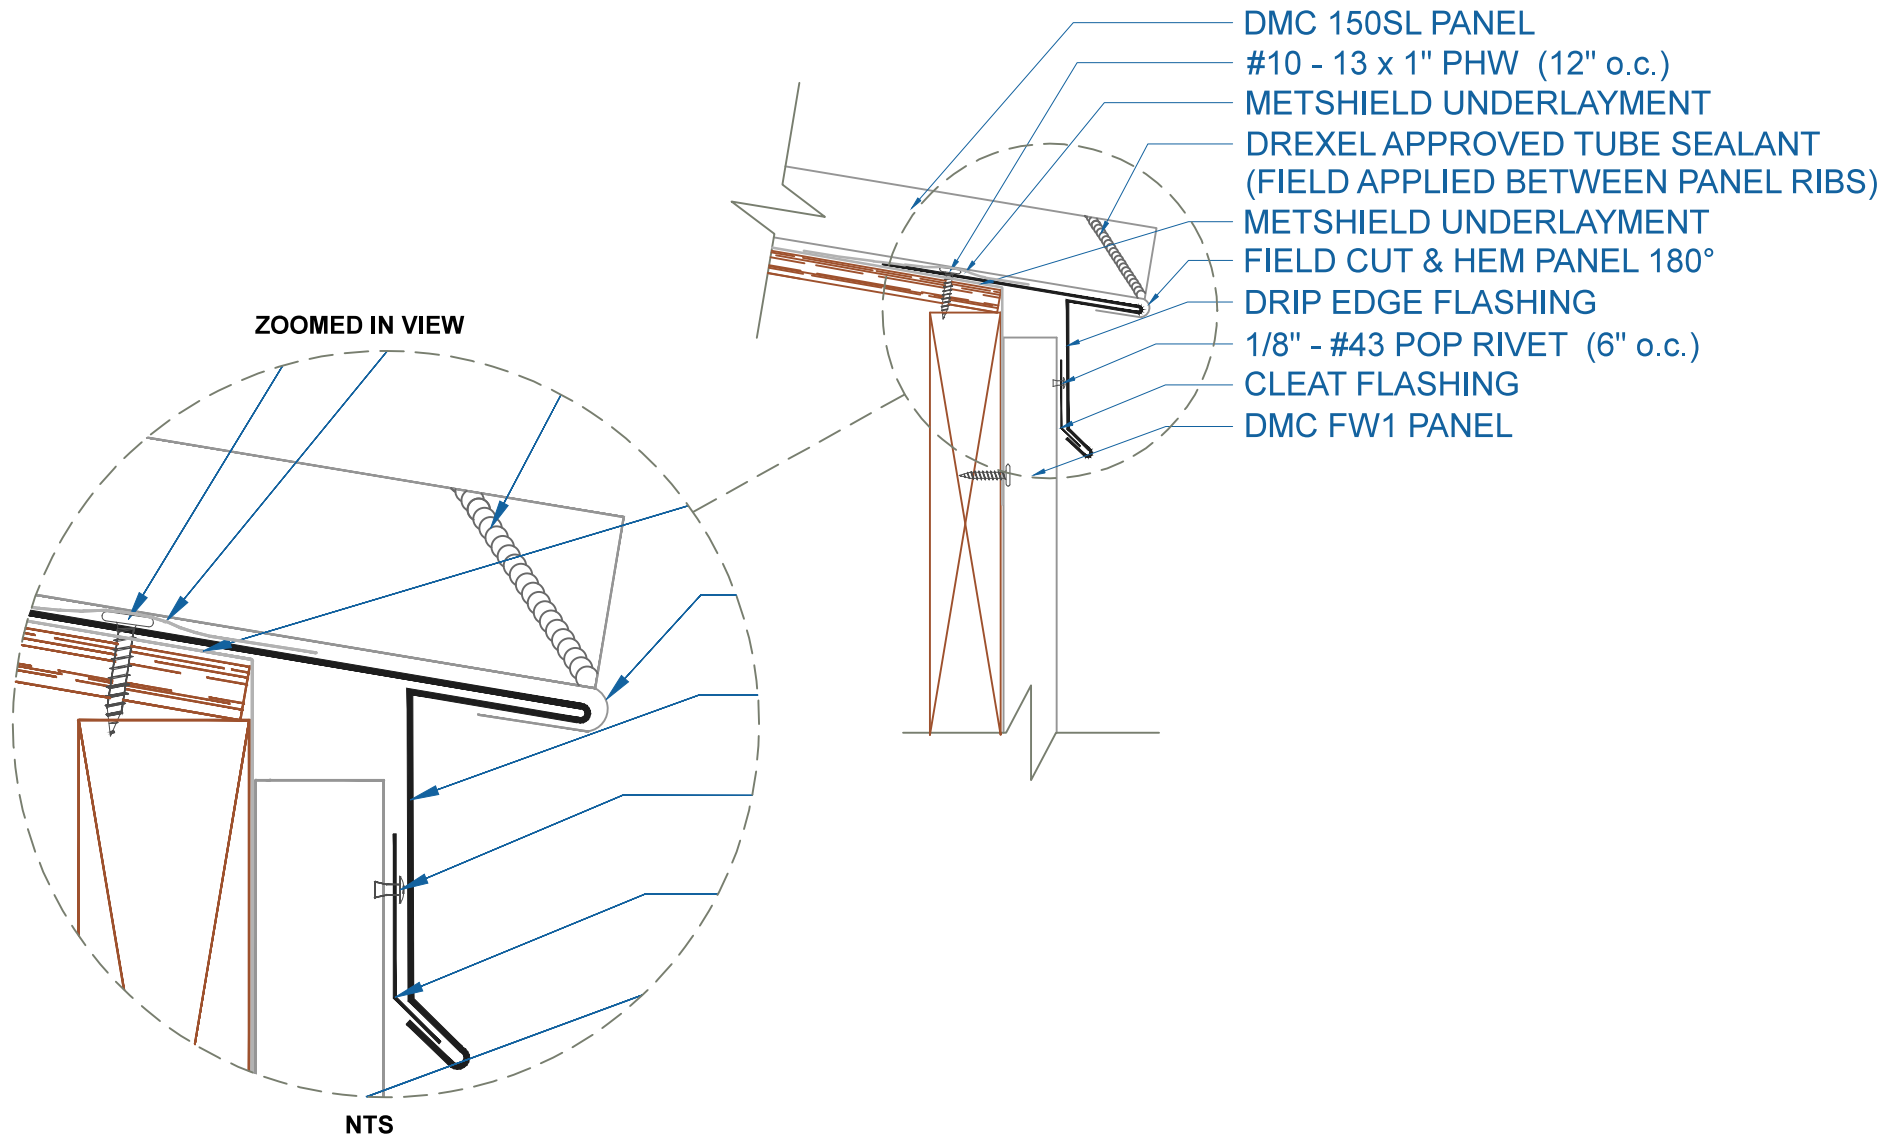

DMC 150SL - PLYWOOD

DRIP EDGE w/FLUSH PANEL

SCALE: 3" = 1'-0"

EFFECTIVE DATE: 01-25-13
SUBJECT TO CHANGE WITHOUT NOTICE