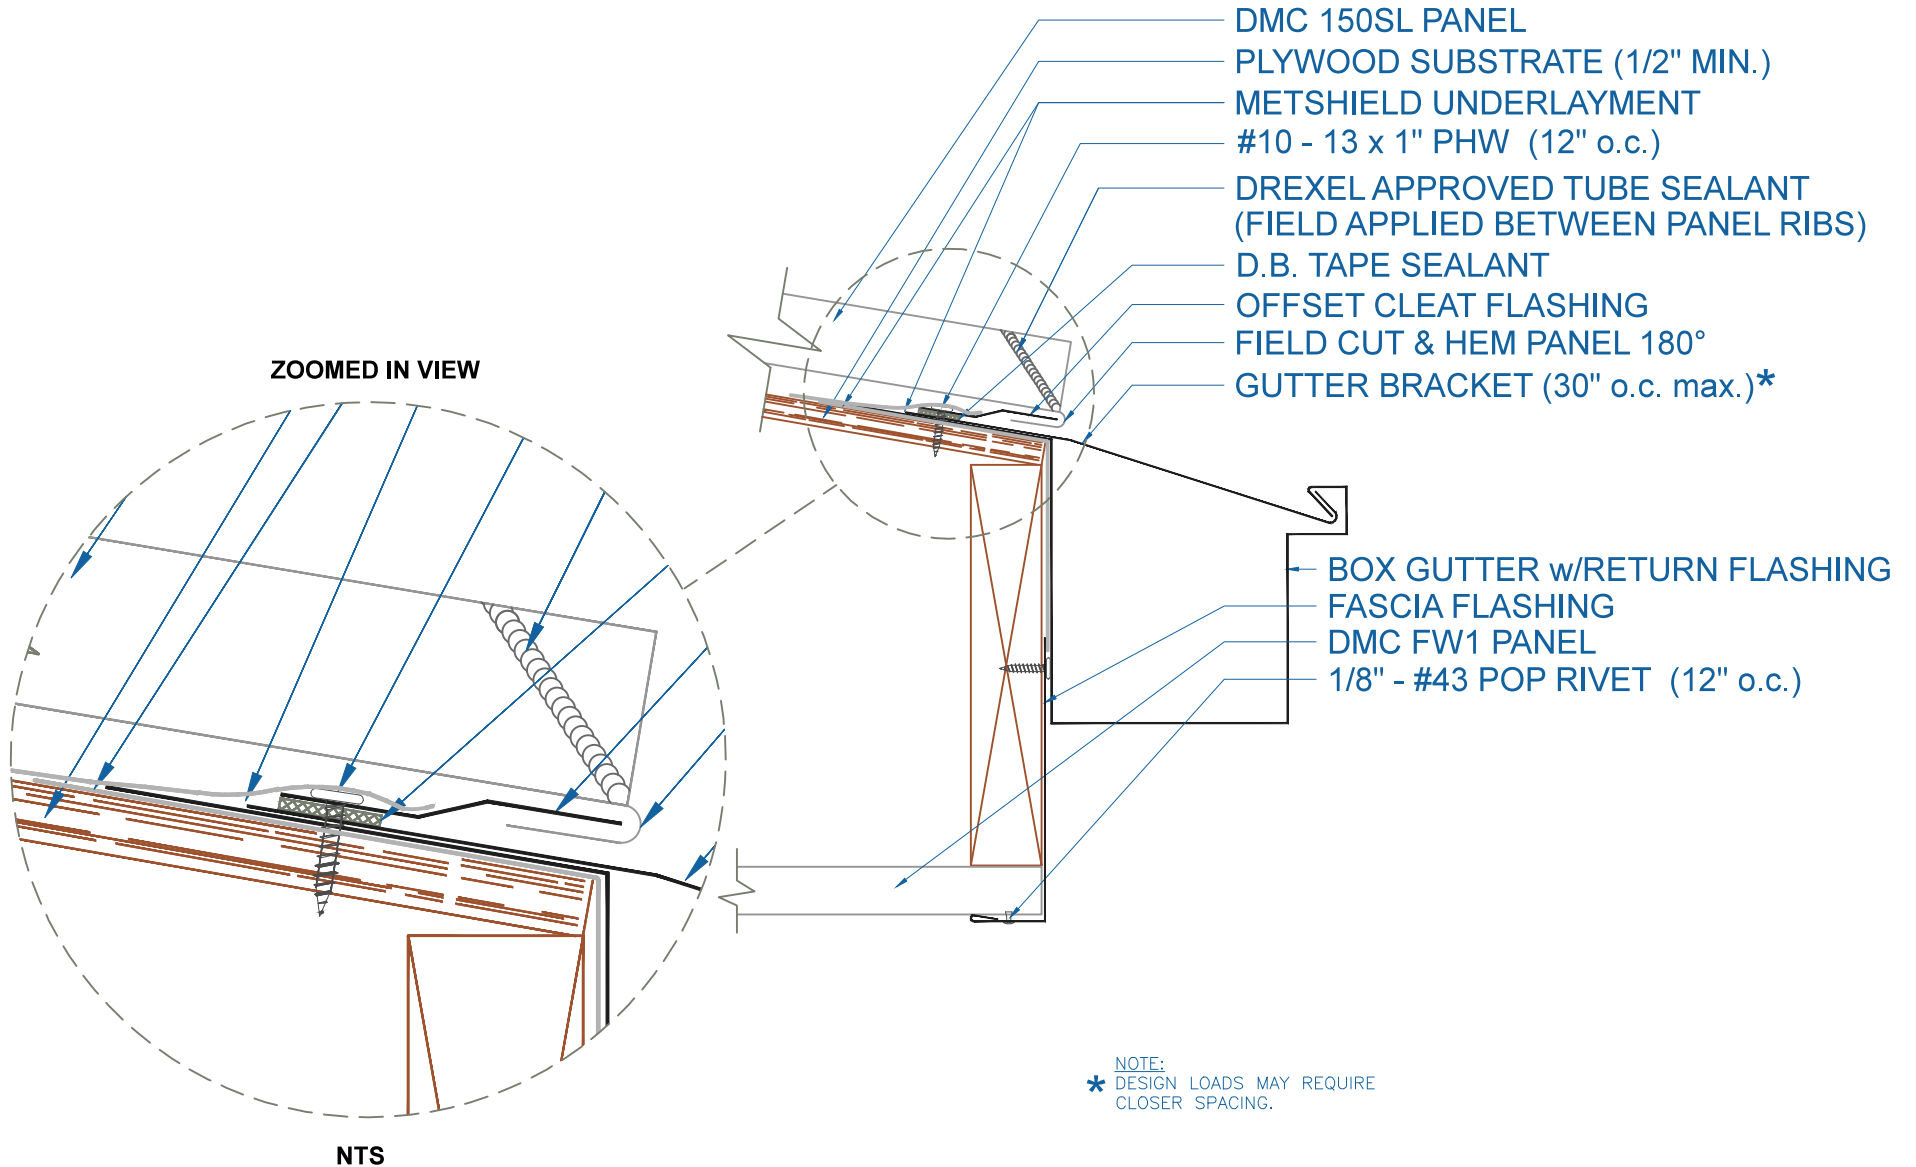

# DMC 150SL - PLYWOOD

## BOX GUTTER - w/RETURN w/SOFFIT

SCALE: 3" = 1'-0"

EFFECTIVE DATE: 01-25-13  
SUBJECT TO CHANGE WITHOUT NOTICE

**DrexelMetals**  
Roofing Systems + Custom Fabrication