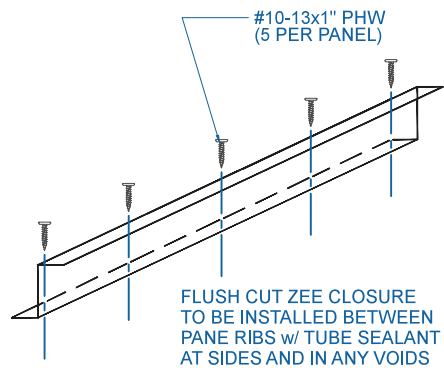

DMC 100SS - PLYWOOD

NOTE:
 1.) NET FREE AREA = 6.16 SQ IN/FT

VENTED RIDGE / HIP

SCALE: 3" = 1'-0"