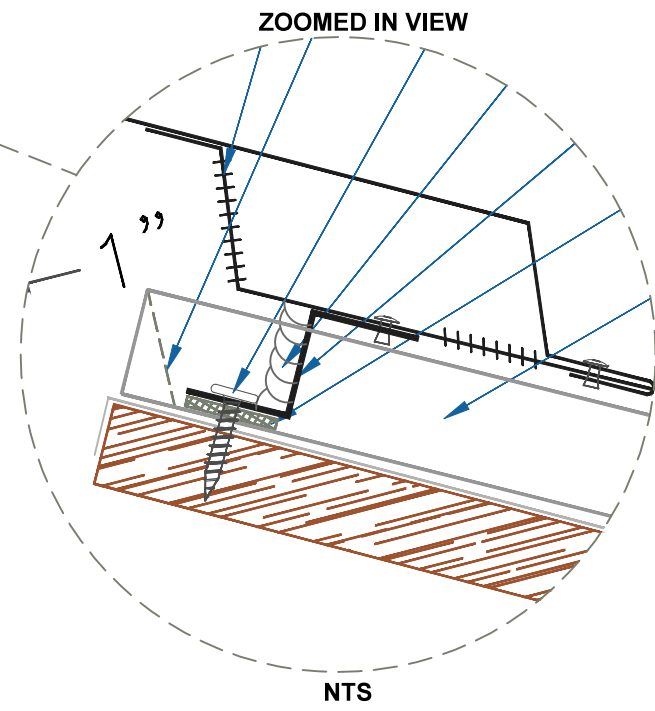

DMC 100SS - PLYWOOD

NOTE:
 1.) NET FREE AREA = 6.16 SQ IN/FT

VENTED RIDGE / HIP

SCALE: 3" = 1'-0"