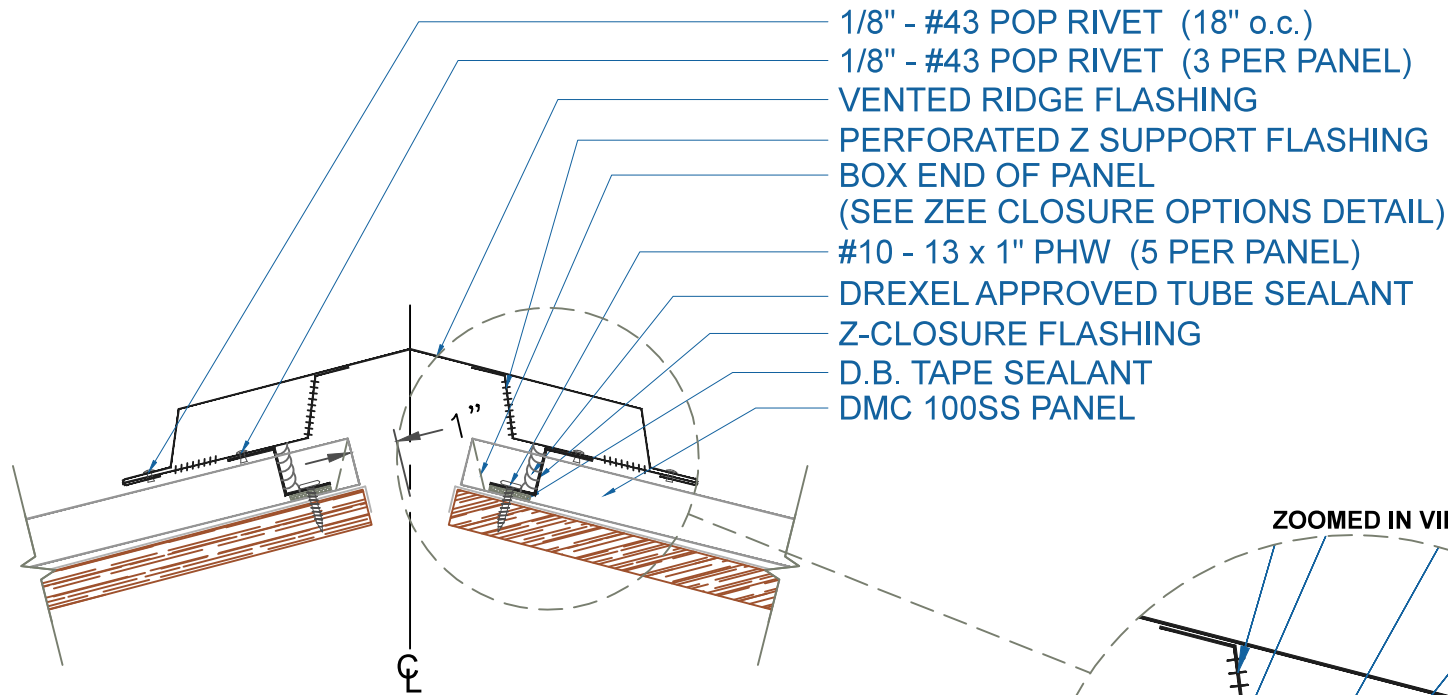

DMC 100SS - PLYWOOD

NOTE:
 1.) NET FREE AREA = 6.16 SQ IN/FT

VENTED RIDGE / HIP

SCALE: 3" = 1'-0"