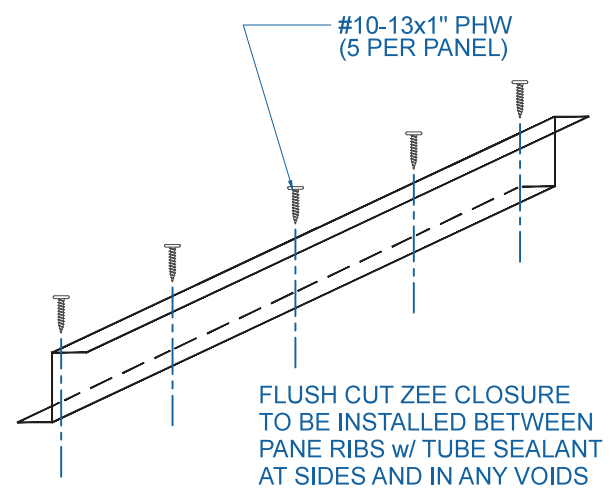

# DMC 100SS - PLYWOOD

EFFECTIVE DATE: 01-18-13  
SUBJECT TO CHANGE WITHOUT NOTICE

## RIDGE / HIP

SCALE: 3" = 1'-0"