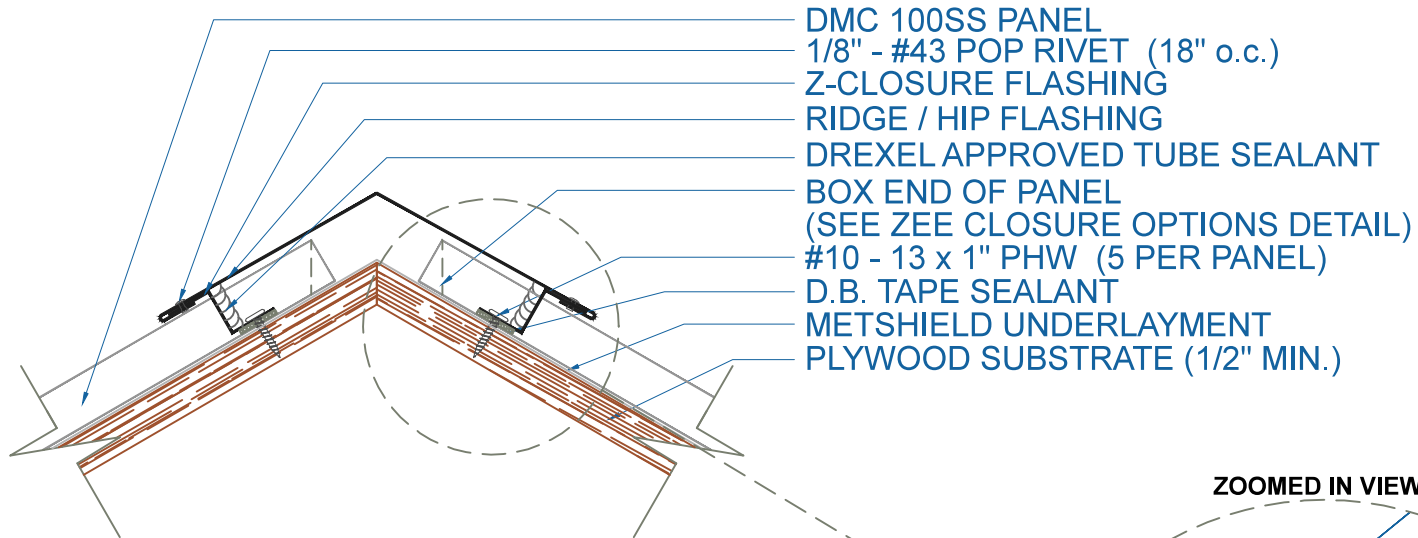

# DMC 100SS - PLYWOOD

EFFECTIVE DATE: 01-18-13  
SUBJECT TO CHANGE WITHOUT NOTICE

## RIDGE / HIP

SCALE: 3" = 1'-0"