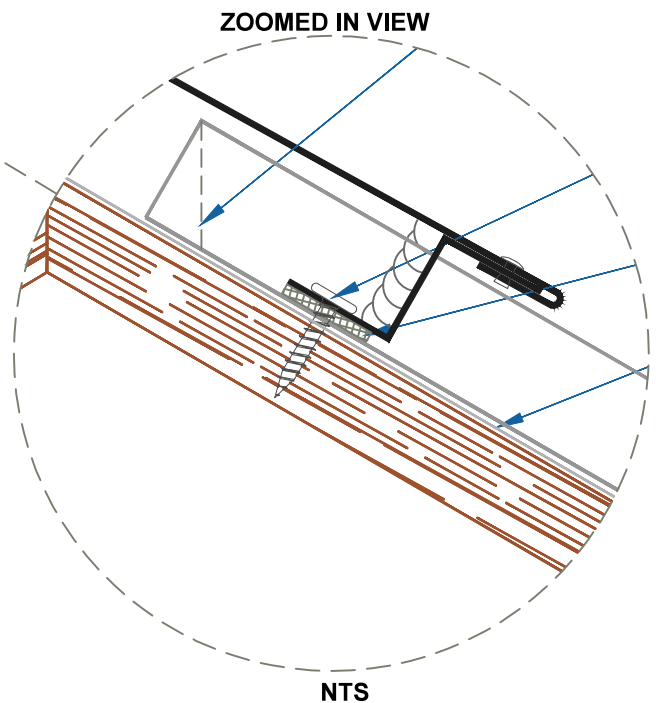

# DMC 100SS - PLYWOOD

EFFECTIVE DATE: 01-18-13  
SUBJECT TO CHANGE WITHOUT NOTICE

## RIDGE / HIP

SCALE: 3" = 1'-0"