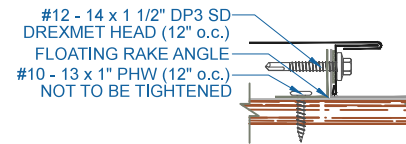

DMC 100SS - PLYWOOD

ZOOMED IN VIEW

NTS

ON MODULE

FLOATING RAKEWALL

EFFECTIVE DATE: 01-18-13
 SUBJECT TO CHANGE WITHOUT NOTICE

RAKEWALL

SCALE: 3" = 1'-0"