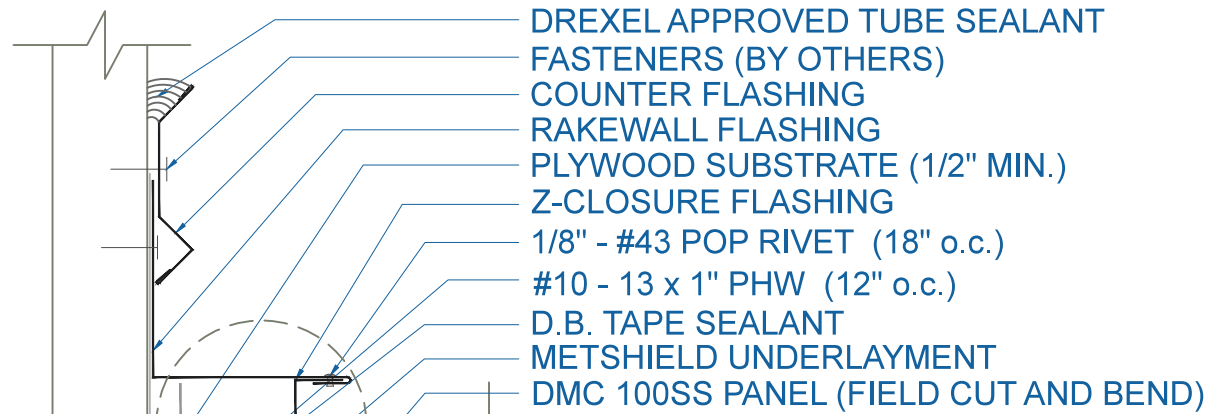

DMC 100SS - PLYWOOD

ZOOMED IN VIEW

NTS

ON MODULE

FLOATING RAKEWALL

EFFECTIVE DATE: 01-18-13
 SUBJECT TO CHANGE WITHOUT NOTICE

RAKEWALL

SCALE: 3" = 1'-0"