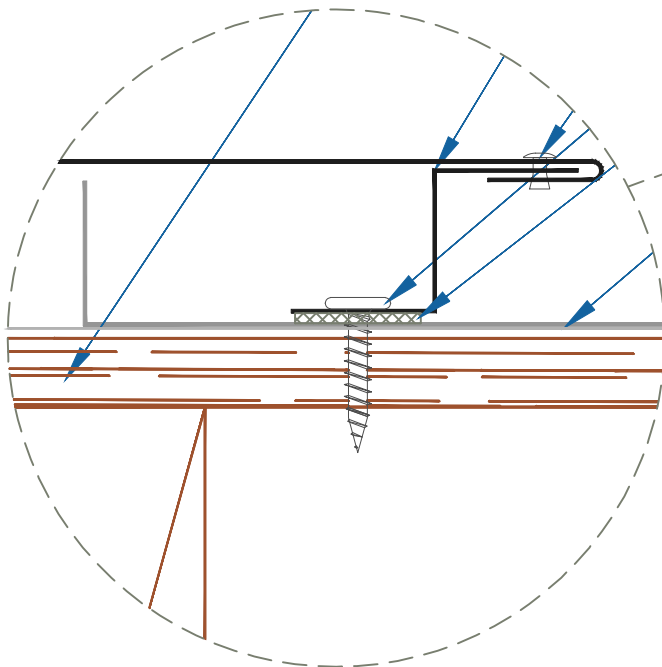

DMC 100SS - PLYWOOD

ZOOMED IN VIEW

NTS

ON MODULE

FLOATING RAKEWALL

EFFECTIVE DATE: 01-18-13
 SUBJECT TO CHANGE WITHOUT NOTICE

RAKEWALL

SCALE: 3" = 1'-0"