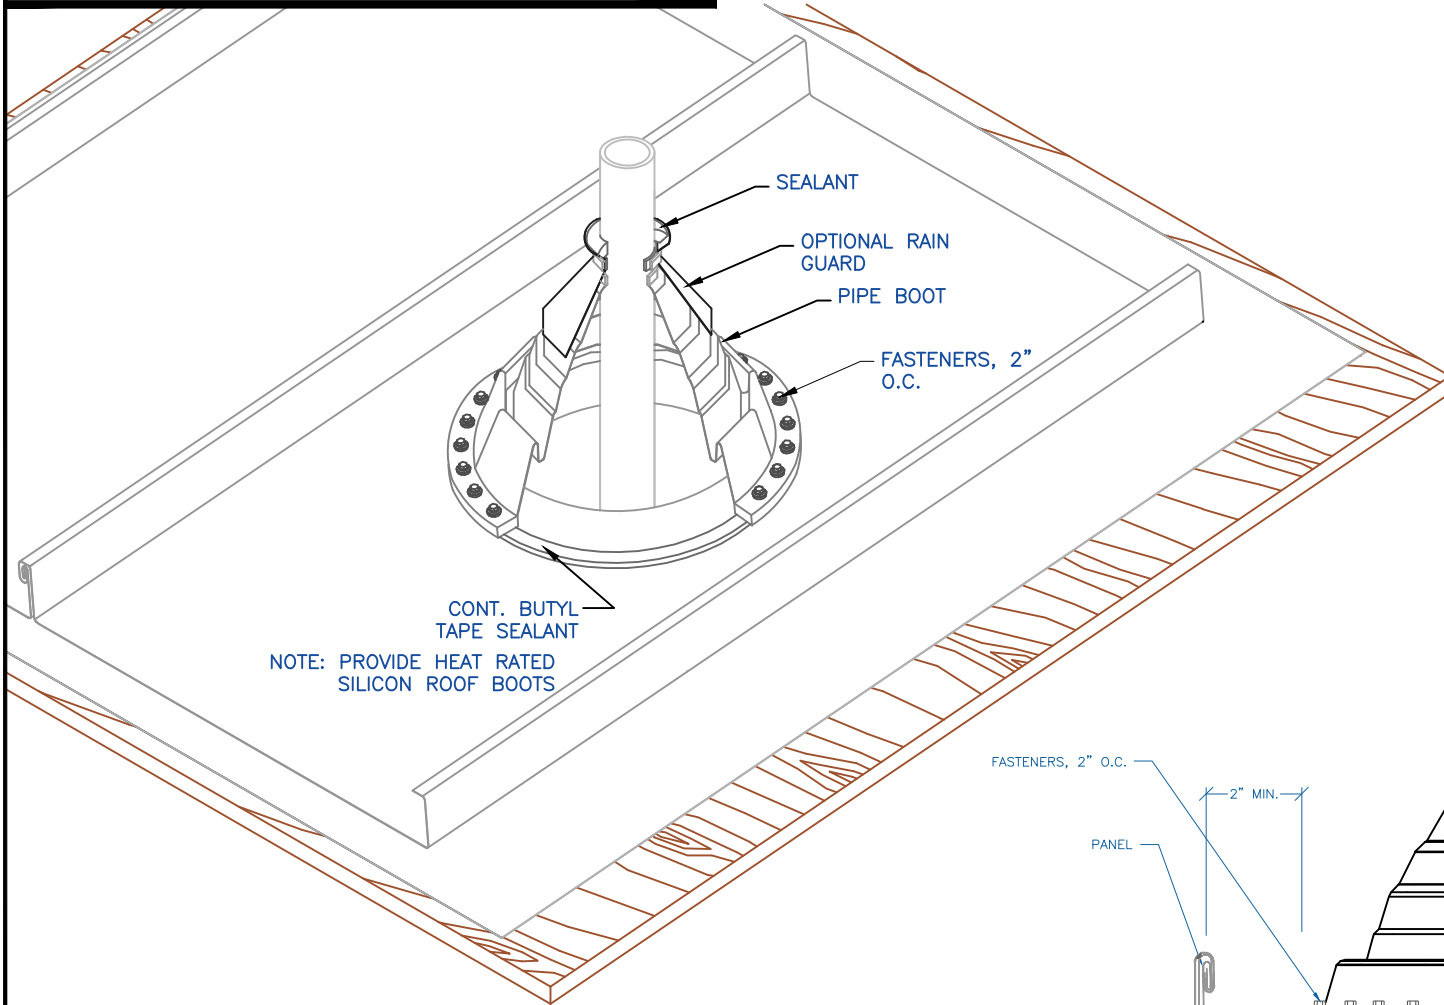

DMC 100SS - PLYWOOD

EFFECTIVE DATE: 01-18-2013
SUBJECT TO CHANGE WITHOUT NOTICE

PIPE FLASHING DETAIL

SCALE: NTS

DrexelMetals
Roofing Systems + Custom Fabrication