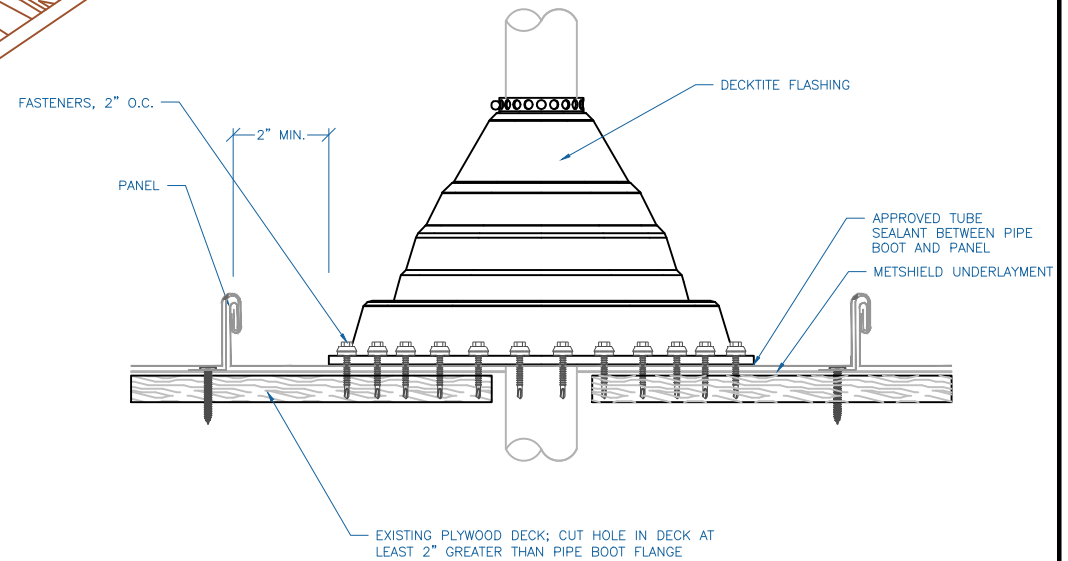

DMC 100SS - PLYWOOD

EFFECTIVE DATE: 01-18-2013
SUBJECT TO CHANGE WITHOUT NOTICE

PIPE FLASHING DETAIL

SCALE: NTS

DrexelMetals
Roofing Systems + Custom Fabrication