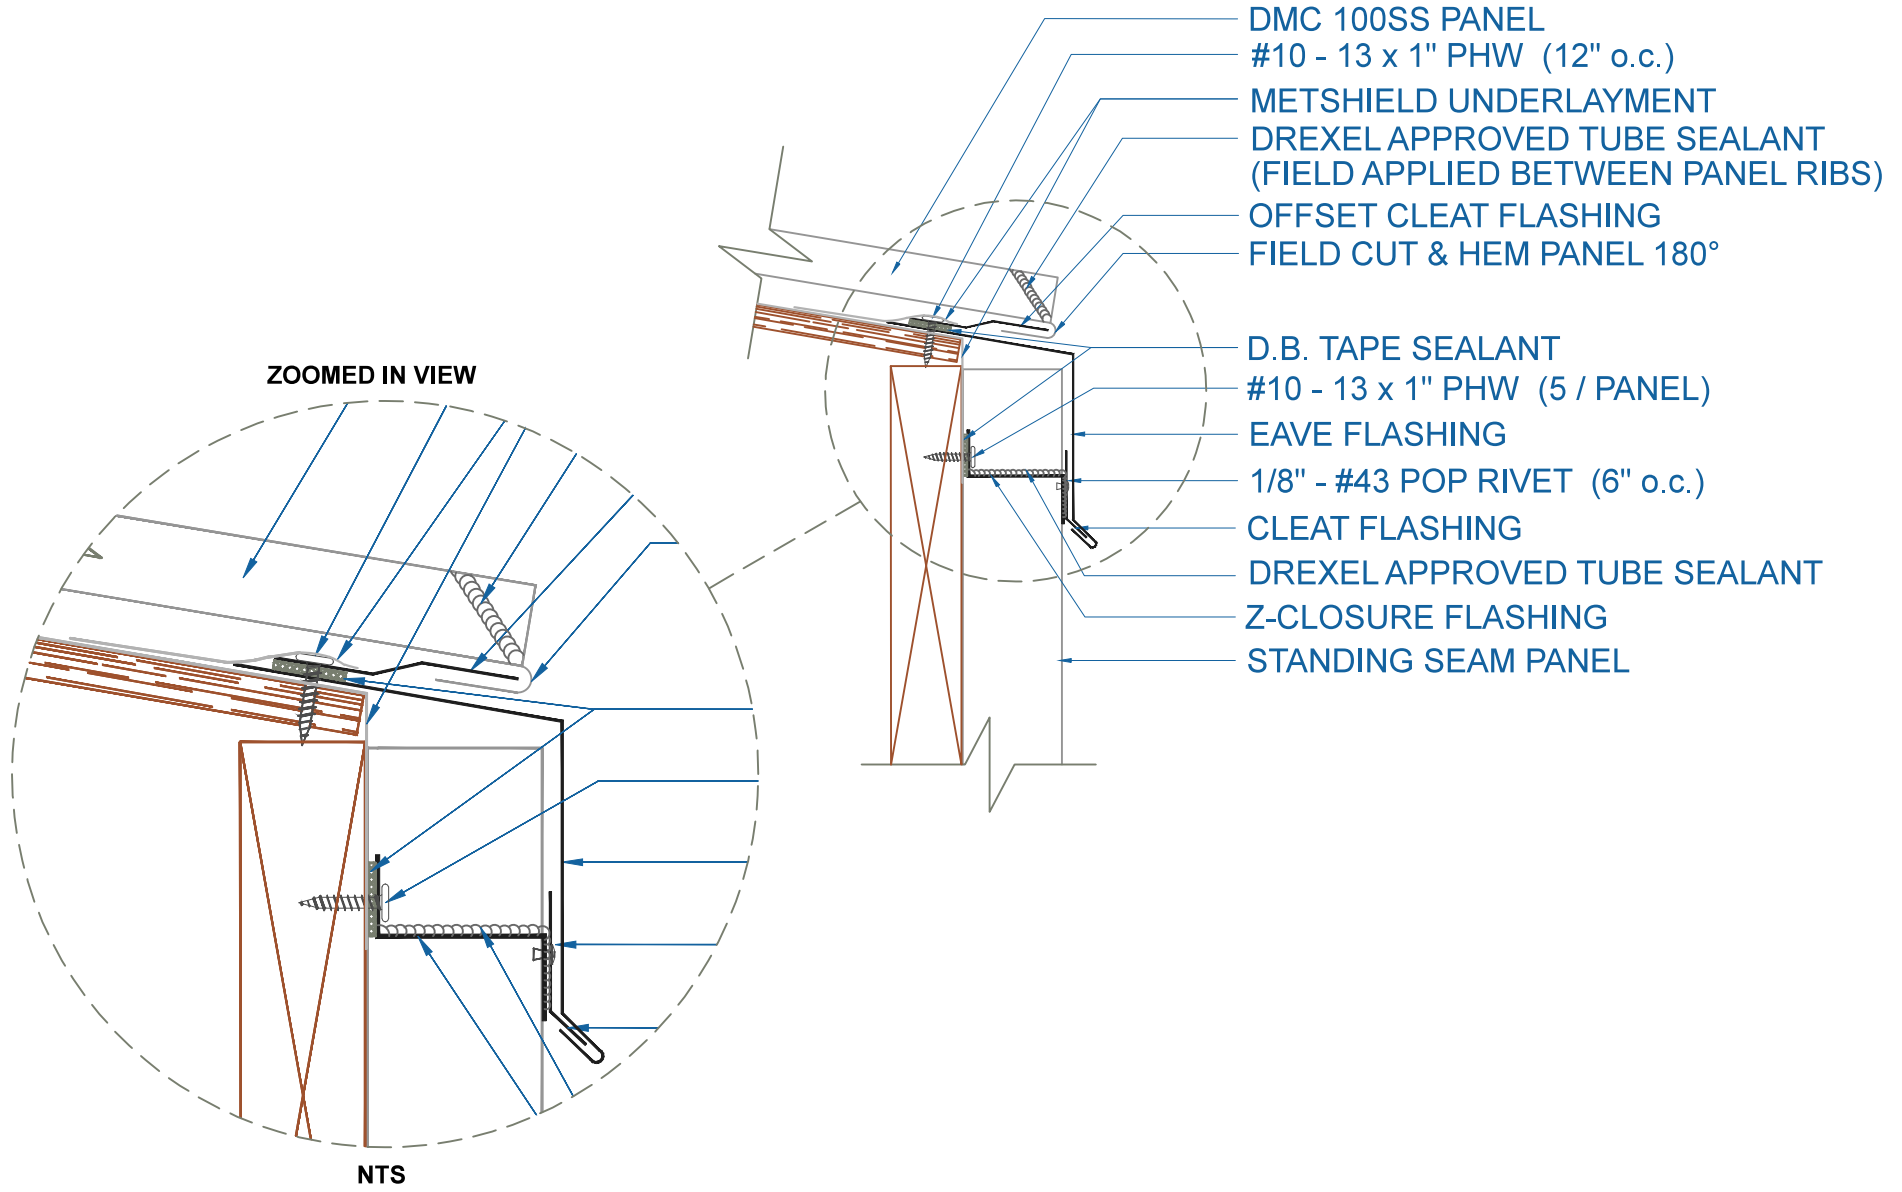

DMC 100SS - PLYWOOD

EAVE w/STANDING SEAM PANEL

SCALE: 3" = 1'-0"

EFFECTIVE DATE: 01-18-13
SUBJECT TO CHANGE WITHOUT NOTICE